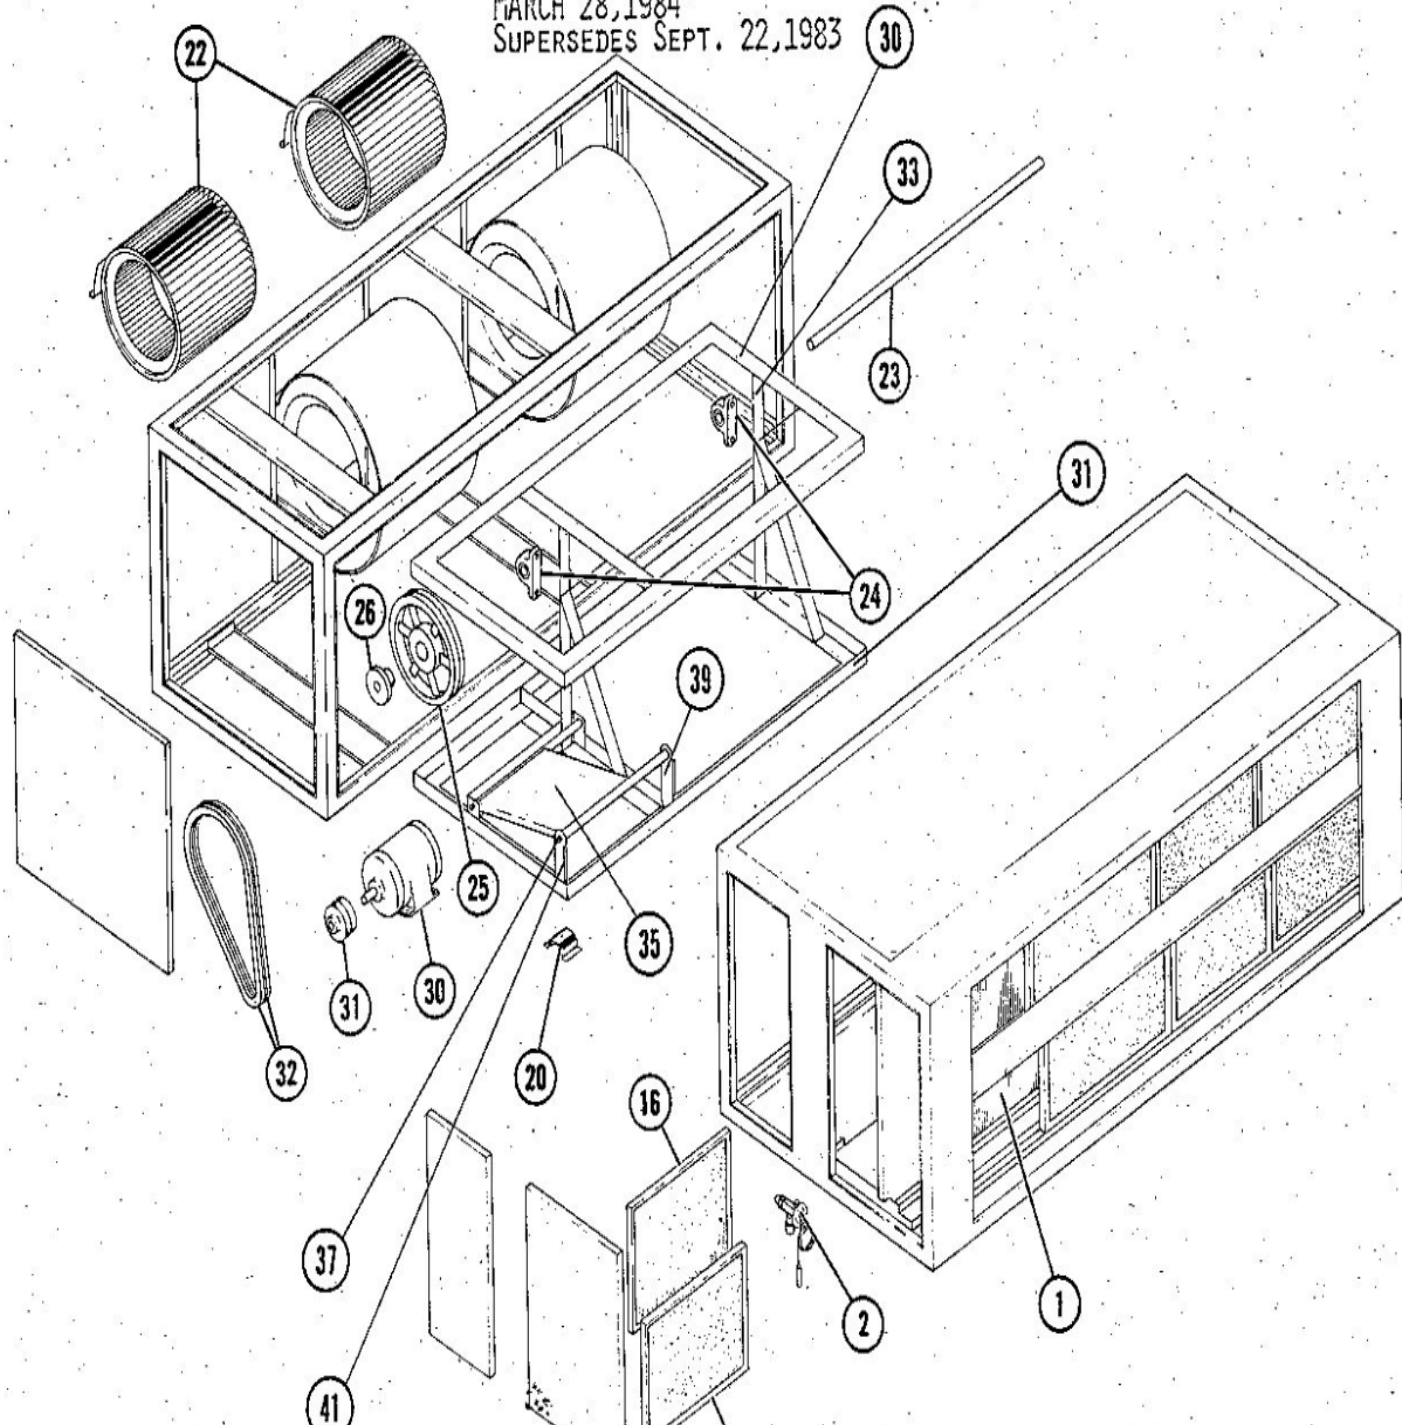

CB3/CB32 SERIES
MARCH 28, 1984
SUPERSEDES SEPT. 22, 1983

Revision Number - 0

BLOWER PARTS

Callout	Name	Quantity	Description
	PLATE-CUTOFF Cat #: 8-5-148C Model/Part #: 8-5-148C	1	PLATE-CUTOFF
	FRAME-BLOWER Cat #: 8-6-4094B Model/Part #: 8-6-4094B	1	FRAME-BLOWER
	HOUSING-BLOWER Cat #: 21910 Model/Part #: LB-7205	1	HOUSING-BLR
	MOUNT Cat #: 59263 Model/Part #: P-5-175	2	"1"" WIDE VIBRO-INSULATOR"
20	MOUNT Cat #: 67367 Model/Part #: P-5-144	2	"3"" WIDE VIBRO-INSULATOR"
22	WHEEL-BLOWER Cat #: 13K14 Model/Part #: LB-29333BCJ	1	"1""BORE,15"" X 15""
23	SHAFT-BLOWER Cat #: 67361 Model/Part #: 8-6-2465C	1	"1""DIA X 25""
24	BEARING Cat #: 66027 Model/Part #: P-5-100	2	"BLOWER-1"" BORE-BALL"
25	PULLEY-BLOWER Cat #: 55808 Model/Part #: P-8-1648	1	"1""BORE,11-3/4""OD,""A-B""GROOVE"
35	BASE-MOTOR Cat #: 8-6-4095B Model/Part #: 8-6-4095B	1	BASE-MOTOR
37	ROD-HINGE Cat #: 8-6-2431C Model/Part #: 8-6-2431C	2	ROD-HINGE
39/41	ARM-MOTOR ADJ Cat #: 8-6-4106C Model/Part #: 8-6-4106C	2	ARM-MOTOR ADJ

CHILLED WATER PARTS

Callout	Name	Quantity	Description
	COIL-HOT WATER	1	W/MANIFOLD(OPTIONAL)

Callout	Name	Quantity	Description
	Cat #: 8-6-4205B1 Model/Part #: 8-6-4205B1		
	COIL-CHILLED WATER Cat #: 68782 Model/Part #: 8-6-5102A	1	W/MANIFOLD