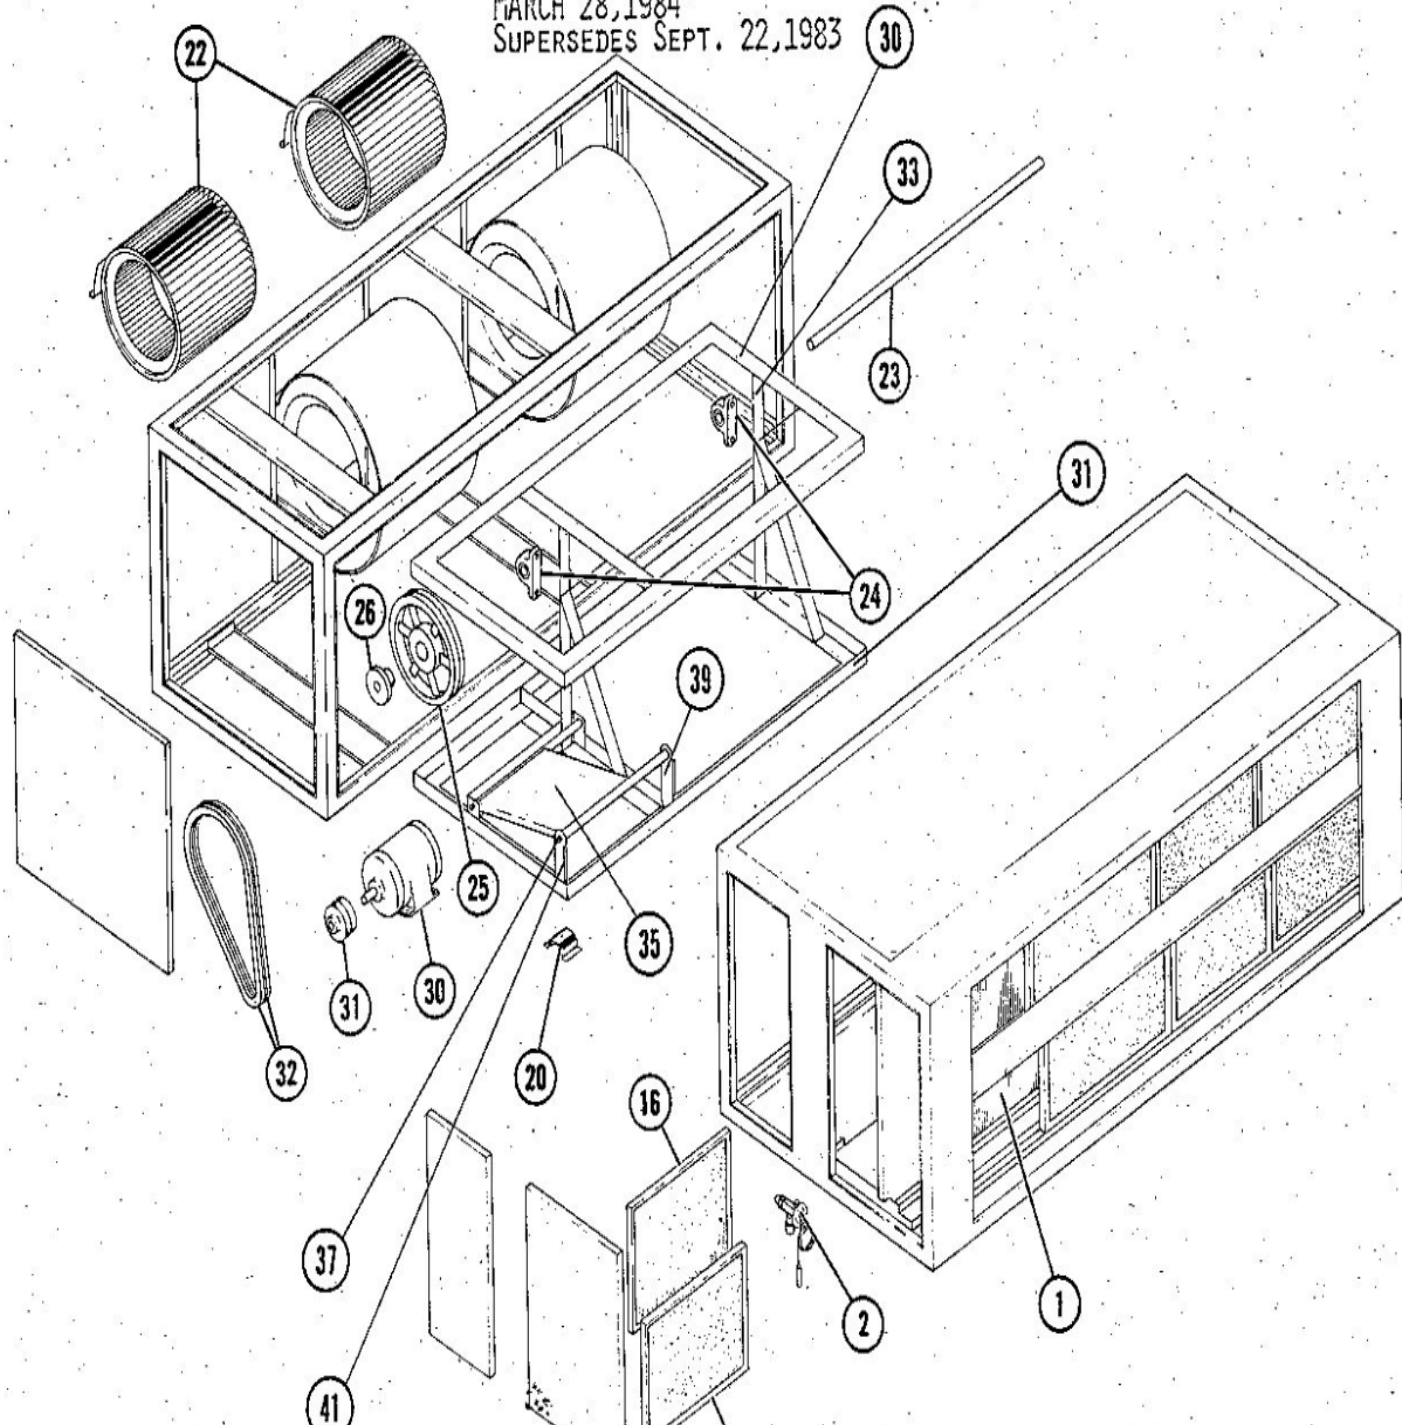

CB3/CB32 SERIES
MARCH 28, 1984
SUPERSEDES SEPT. 22, 1983

Revision Number - 1

BLOWER PARTS

Callout	Name	Quantity	Description
	HOUSING-BLOWER Cat #: 61H15 Model/Part #: 8-6-4290B	2	BLR HSING
	PLATE-CUTOFF Cat #: 95G61 Model/Part #: LB-41308	2	PLT-CUTOFF
	MOUNT Cat #: 59265 Model/Part #: P-5-177	4	"4"" WIDE VIBRO-INSULATOR"
20	MOUNT Cat #: 59264 Model/Part #: P-5-176	4	"1-1/2"" WIDE VIBRO-INSULATOR"
22	WHEEL-BLOWER Cat #: P-5-132 Model/Part #: P-5-132	2	"1-7/16""BORE 18"" X 18""
23	SHAFT-BLOWER Cat #: 21641 Model/Part #: 8-6-1704C3	1	"1-7/16""DIA X 58-1/4""
24	BEARING Cat #: 32332 Model/Part #: P-5-116	2	"BLOWER;1-7/16"" BALL"
25	PULLEY-BLOWER Cat #: 57537 Model/Part #: P-8-3037	1	"15.4""PD,""B""GROOVE,2 GROOVE"
25	PULLEY-BLOWER Cat #: 32560 Model/Part #: P-8-5123	1	"10.4""PD,""B""GROOVE,2 GROOVE (INTL ONL
26	HUB-PULLEY Cat #: 56874 Model/Part #: P-8-2243	1	"1-7/16"" SPLIT TAPER BUSHING"
30	FRAME-BLOWER Cat #: LB-5141 Model/Part #: LB-5141	1	TOP
31	FRAME-BLOWER Cat #: LB-5139 Model/Part #: LB-5139	1	BOTTOM
33	SUPPORT-BEARING Cat #: LB-5153 Model/Part #: LB-5153	2	SUPPORT-BEARING
35	BASE-MOTOR Cat #: LB-43153C Model/Part #: LB-43153C	1	(INTL ONLY)
35	BASE-MOTOR	1	BASE-MOTOR

Callout	Name	Quantity	Description
	Cat #: LB-5151 Model/Part #: LB-5151		
37	ROD-HINGE Cat #: LB-41518 Model/Part #: LB-41518	1	ROD-HINGE
39	ARM-MOTOR ADJ Cat #: LB-12540D Model/Part #: LB-12540D	1	ARM-MOTOR ADJ
41	ARM-MOTOR ADJ Cat #: LB-42819D Model/Part #: LB-42819D	1	ARM-MOTOR ADJ