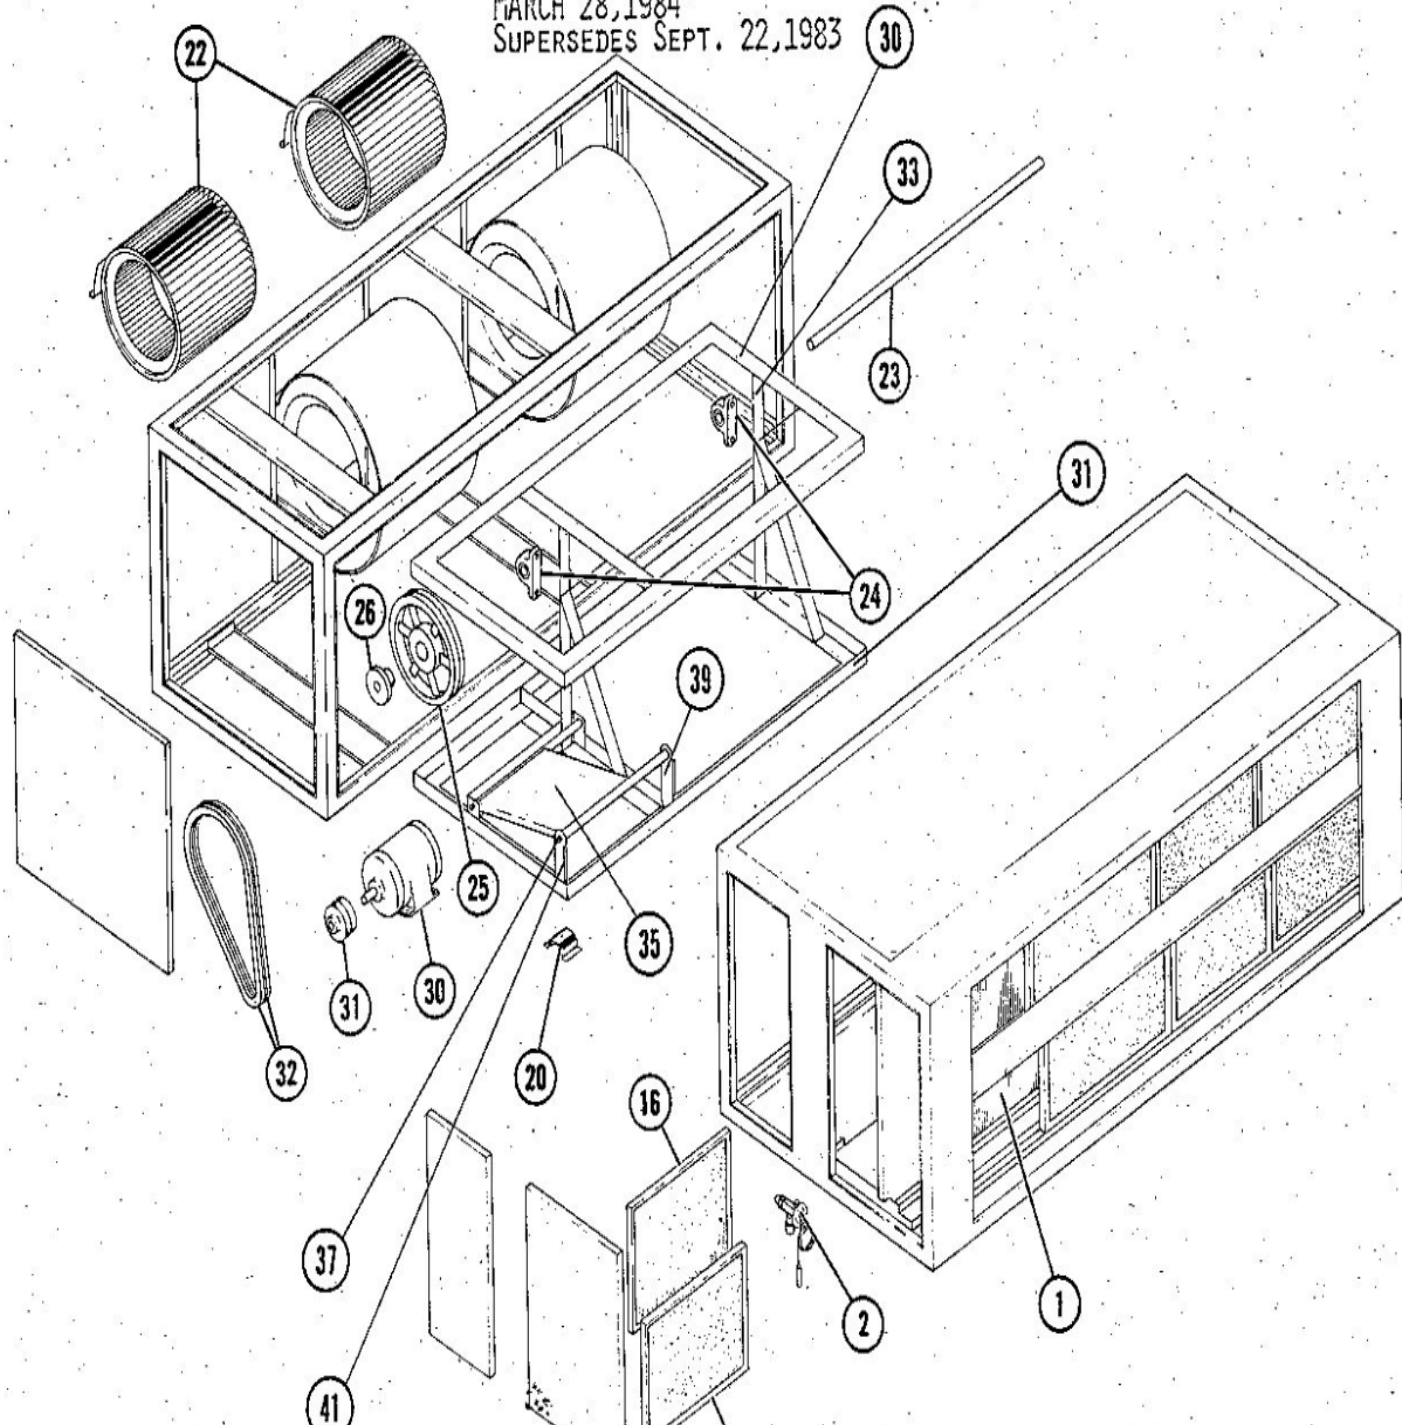

CB3/CB32 SERIES
MARCH 28, 1984
SUPERSEDES SEPT. 22, 1983

Revision Number - 1

*OPTIONAL PARTS-FIELD INSTALLED

Callout	Name	Quantity	Description
	VALVE-SADDLE Cat #: 65G91 Model/Part #: 65G9101	1	"3/8""
	SWITCH-LO PRESS Cat #: 87265 Model/Part #: P-8-10978	1	"IN 55+5PSIG,OUT 25+5PSIG"
A	SWITCH-HI PRESS Cat #: 86H31 Model/Part #: 86H3101	1	OUT 410+10PSIG
B	VALVE-SADDLE Cat #: 65G91 Model/Part #: 65G9101	1	"3/8""
HP KIT	HI PRESS CUTOUT KIT Cat #: 94J46 Model/Part #: LB-87619A	1	INCL NEXT 2 PARTS
LC KIT	LOSS OF CHARGE KIT Cat #: 94J47 Model/Part #: LB-87620A	1	INCL NEXT 2 PARTS

CABINET PARTS

Callout	Name	Quantity	Description
	NUT-CAP Cat #: 68J41 Model/Part #: 68J4101	1	TOP PANEL
	BASE Cat #: 68K94 Model/Part #: LB-86262L	1	CONDENSER
1	PANEL-TOP Cat #: 37K62 Model/Part #: LB-86264L	1	TOP PANEL 28X28 (BEIGE)
3	COVER-CONTROL BOX Cat #: 37K03 Model/Part #: LB-86268L	1	COVER-CONTROL PANEL (BEIGE)
5	ORIFICE Cat #: 68J47 Model/Part #: 68J4701	1	"18""
6	GUARD-OUTDOOR COIL Cat #: 68J45 Model/Part #: 68J4501	1	COIL GUARD 36 in.
7	LEG Cat #: 94J45 Model/Part #: LB-87156A	1	BASE(SET OF 4)

Callout	Name	Quantity	Description
8	COVER Cat #: 32K99 Model/Part #: LB-86272A	1	PATCH PLATE
9	COVER Cat #: 69J03 Model/Part #: 69J0301	1	SOUND- COMPRESSOR

CONTROL PANEL PARTS

Callout	Name	Quantity	Description
	CONTROL-TIMED OFF Cat #: 47J35 Model/Part #: LB-61378A	1	(TOC1-2)
C1	CAPACITOR Cat #: 39H89 Model/Part #: 39H8901	1	"7.5MFD,370VAC
K1	CONTACTOR Cat #: 38393 Model/Part #: P-8-7736	1	"3PDT,24V