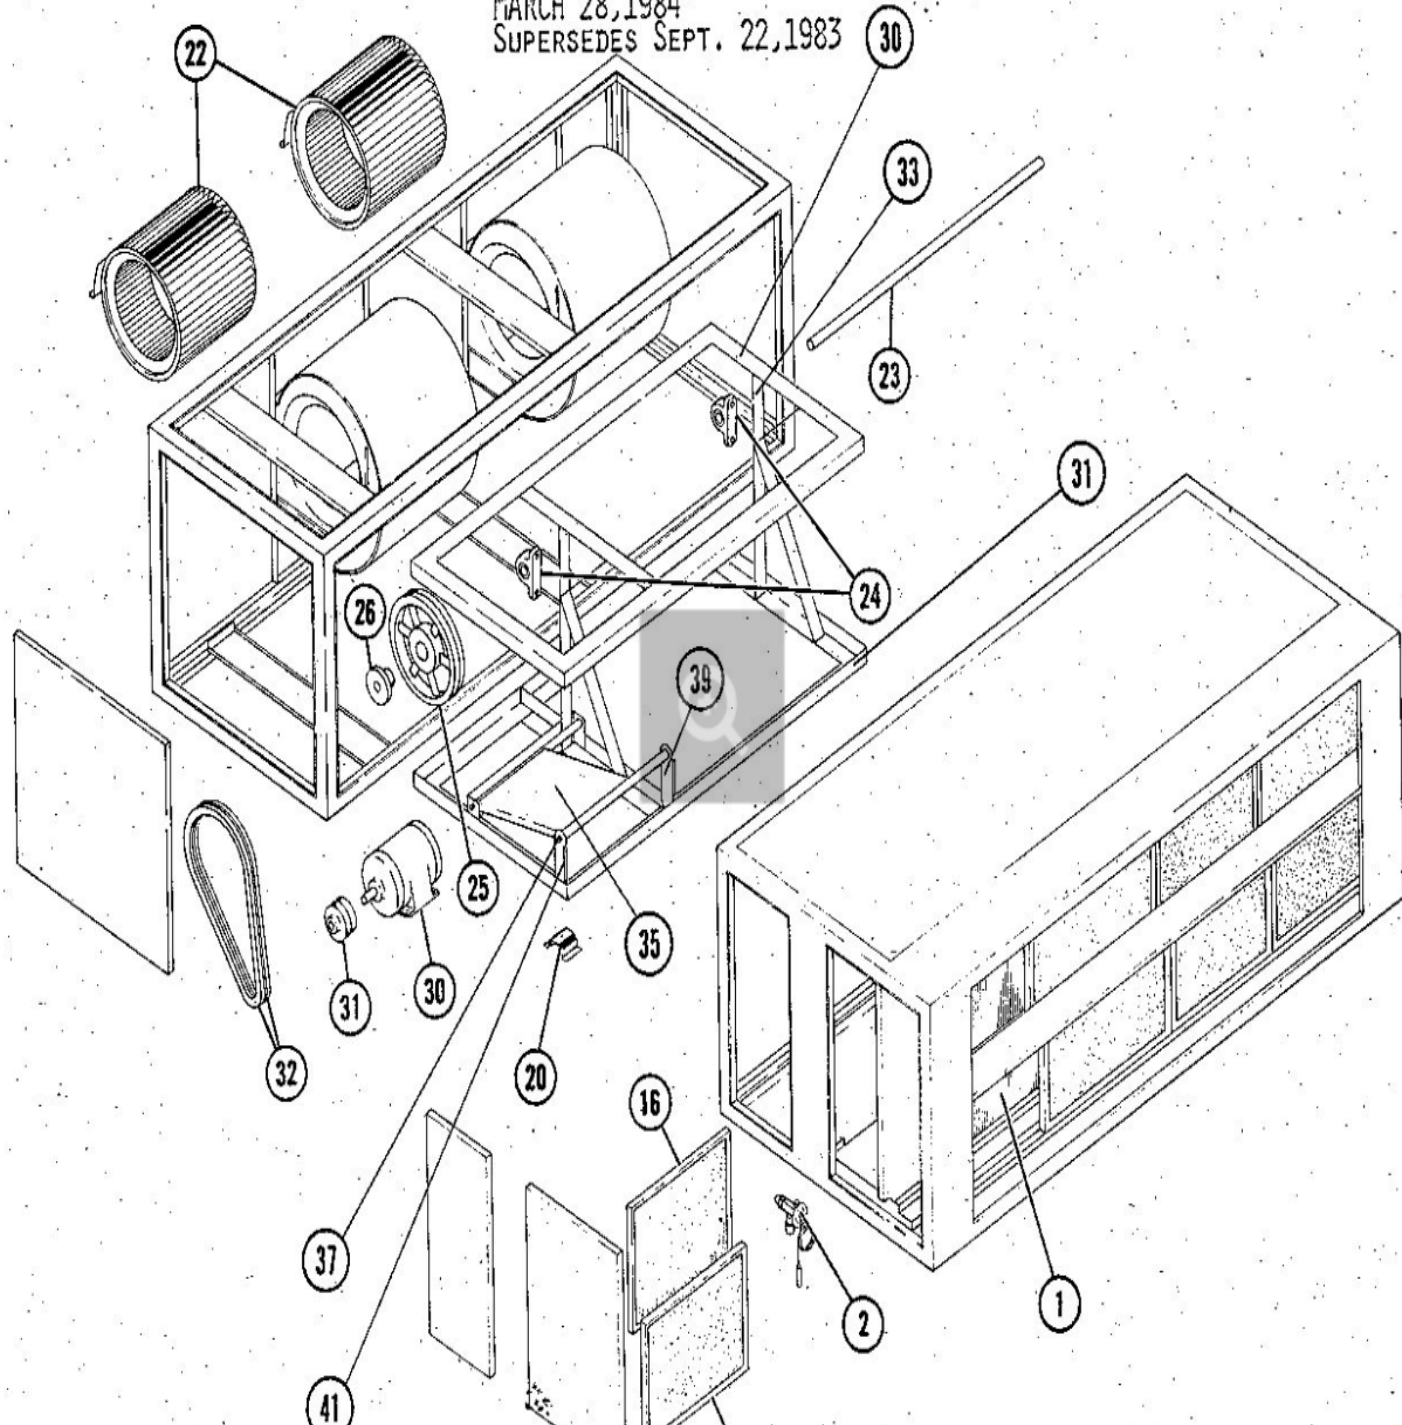

CB3/CB32 SERIES
MARCH 28, 1984
SUPERSEDES SEPT. 22, 1983

Revision Number - 1

BLOWER PARTS

Callout	Name	Quantity	Description
	FRAME-BLOWER Cat #: LB-10478 Model/Part #: LB-10478	2	FRAME-BLOWER
	HOUSING-BLOWER Cat #: LB-10490A Model/Part #: LB-10490A	2	HOUSING-BLOWER
	PLATE-CUTOFF Cat #: 21853 Model/Part #: LB-5674	2	PLATE-CUTOFF
	MOUNT Cat #: 59263 Model/Part #: P-5-175	2	"1"" WIDE VIBRO-INSULATOR"
	KEY-WOODRUFF Cat #: 21606 Model/Part #: P-8-5874	2	"1/4"" X 1""
20	MOUNT Cat #: 67367 Model/Part #: P-5-144	2	"3"" WIDE VIBRO-INSULATOR"
22	WHEEL-BLOWER Cat #: 21602 Model/Part #: P-5-173	2	"1-3/16""BORE 15"" X 11""
23	SHAFT-BLOWER Cat #: 21642 Model/Part #: LB-9120D	1	"1-3/16""DIA X 51-1/4""
24	BEARING Cat #: 56627 Model/Part #: P-5-110	2	"BLOWER-1-3/16""BORE-BALL"
25	PULLEY-BLOWER Cat #: 56960 Model/Part #: P-8-1985	1	"12.4""PD, ""B""GROOVE, 2 GROOVE"
26	HUB-PULLEY Cat #: P-8-3029 Model/Part #: P-8-3029	1	"1-3/16""TAPER BUSHING"
26	HUB-PULLEY Cat #: 85720 Model/Part #: P-8-5431	1	"1-3/16""SPLIT TAPER BUSHING"
35	BASE-MOTOR Cat #: 8-6-4343B Model/Part #: 8-6-4343B	1	BASE-MOTOR
37	ROD-HINGE Cat #: LB-10482 Model/Part #: LB-10482	1	"14-1/4""LENGTH"

Callout	Name	Quantity	Description
37	ROD-HINGE Cat #: LB-10486 Model/Part #: LB-10486	1	"19"" LENGTH"
39/41	ARM-MOTOR ADJ Cat #: 21G84 Model/Part #: LB-10485	2	ARM-ADJ

CHILLED WATER PARTS

Callout	Name	Quantity	Description
	COIL-CHILLED WATER Cat #: 11G86 Model/Part #: 8-6-4925B1	1	W/MANIFOLD
	COIL-HOT WATER Cat #: 8-6-4927C2 Model/Part #: 8-6-4927C2	1	W/MANIFOLD(OPTIONAL)