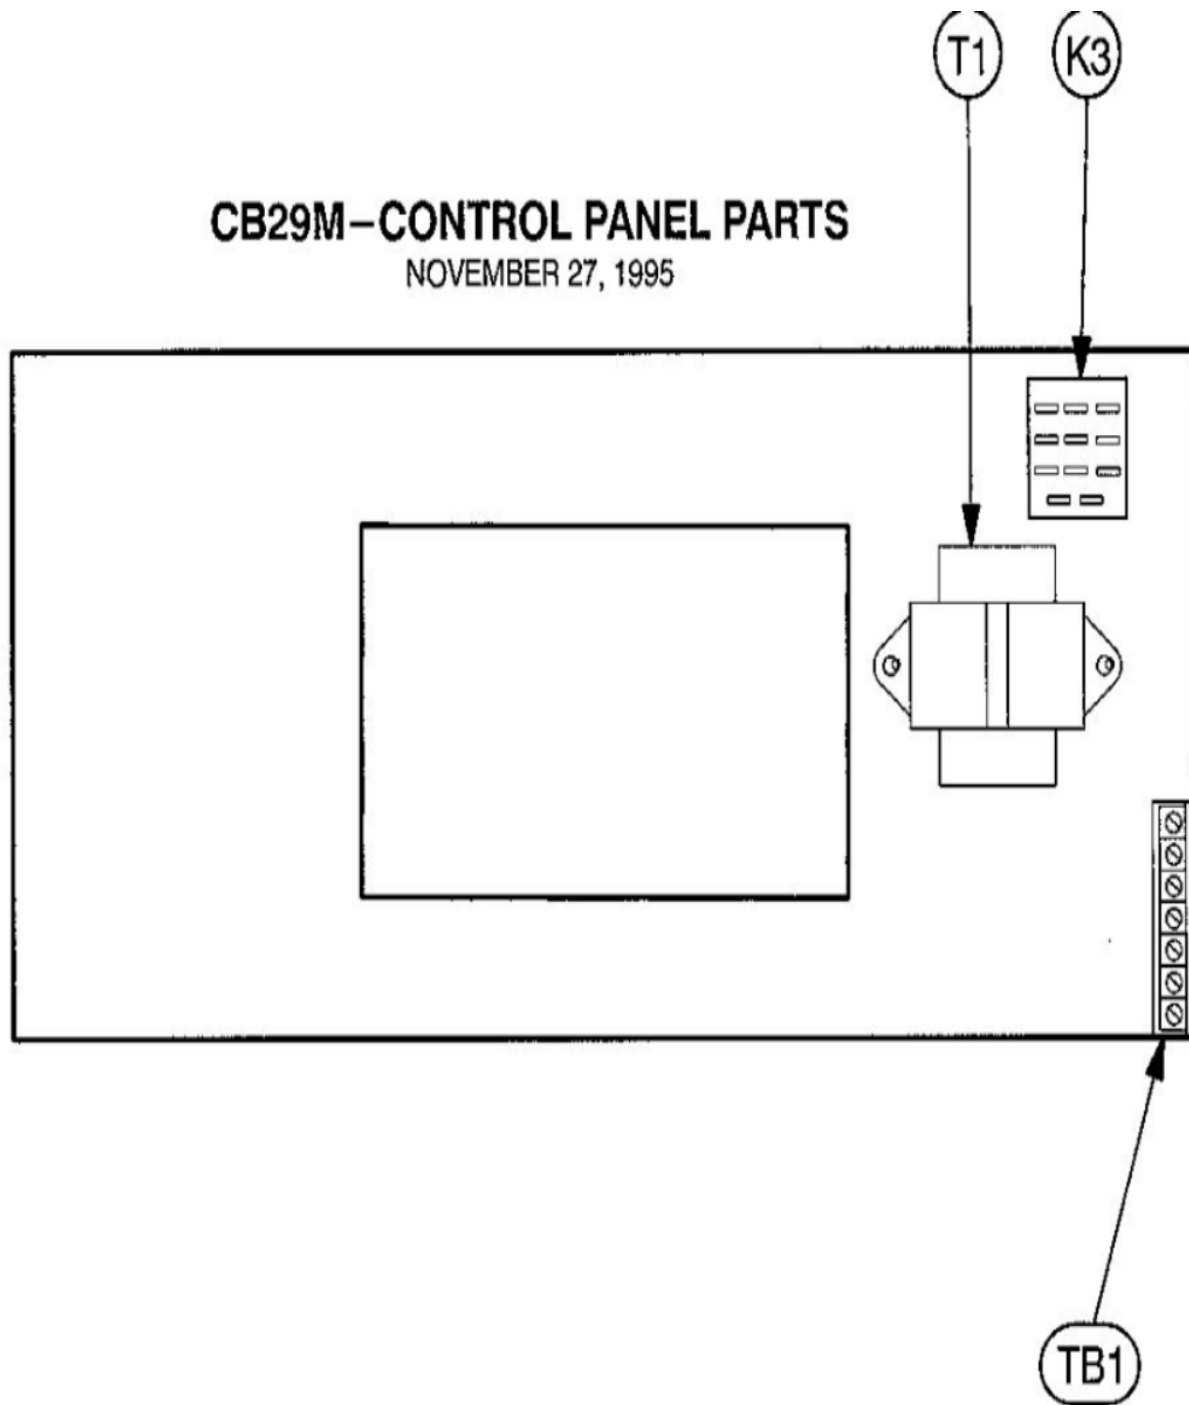

CB29M—CONTROL PANEL PARTS

NOVEMBER 27, 1995

Revision Number - 3

BLOWER PARTS

Callout	Name	Quantity	Description
	SCREW-MTR MTG Cat #: 49L9602 Model/Part #: 49L9602	3	SCREW (1/4-20 X 1.25 TAP-R)
	BAND-MOTOR Cat #: 62A57 Model/Part #: 62A5701	1	BAND - MOTOR
	HARNESS-WIRING Cat #: 64K20 Model/Part #: LB-74239	1	BLOWER MOTOR
	PLATE-CUTOFF Cat #: 32L41 Model/Part #: LB-88709	1	CUTOFF PLATE
	HARNESS-WIRING Cat #: 27L51 Model/Part #: LB-89757	1	BLOWER MOTOR (460V)
33	ARM-MOTOR MTG Cat #: 71M17 Model/Part #: LB-101207B	3	ASSY - MOTOR ARM
35	HOUSING-BLOWER Cat #: 53K63 Model/Part #: 53K6301	1	BLOWER HOUSING S.A.
36	MOTOR-BLOWER Cat #: 13H39 Model/Part #: 13H3901	1	3/4HP, 1075 RPM, 208-230/60/1
36	MOTOR-BLOWER Cat #: 41K86 Model/Part #: 41K8601	1	1HP, 1020 RPM, 220-240/50/1 (INT)
36	MOTOR-BLOWER Cat #: 48J10 Model/Part #: 48J1001	1	3/4HP, 1075 RPM, 460/60/1 (460V)
38	WHEEL-BLOWER Cat #: 10G44 Model/Part #: LB-29333BBP	1	1/2" BORE, 11.5" X 9"
C4	CAPACITOR-RUN 20 MFD/440V, RND Cat #: 46W20 Model/Part #: 100463-07	1	20 MFD, 440V (INT)
C4	CAPACITOR Cat #: 53H13 Model/Part #: 39H6401	1	20 MFD, 370V (208/230V, 460V)

CABINET PARTS

Callout	Name	Quantity	Description
	FILTER-AIR 20" X 20" X 1" Cat #: Model/Part #:	1	
	CLIP-FILTER Cat #: 49K46 Model/Part #: 49K4601	3	CLIP-FILTER
	KIT-HARDWARE Cat #: 97M37 Model/Part #: LB-110418A	1	PKG OF 10 FOR FILTER DOOR
	SPACER-FILTER Cat #: 43L91 Model/Part #: LB-74258	1	FILTER
1	CAP-CABINET Cat #: 91M64 Model/Part #: LB-107656EE	1	TOP CAP
2	PLATE Cat #: 91M57 Model/Part #: LB-107656DW	1	PATCH PLATE
3	PANEL Cat #: 91M66 Model/Part #: LB-107656EG	1	BLOWER
4	PANEL Cat #: 91M75 Model/Part #: LB-107656ES	1	PLUMBING
5	WRAPPER Cat #: 91M62 Model/Part #: LB-107656EC	1	RIGHT
6	WRAPPER Cat #: 91M54 Model/Part #: LB-107656DR	1	LEFT
7	WRAPPER Cat #: 91M63 Model/Part #: LB-107656ED	1	REAR
8	PANEL Cat #: 91M52 Model/Part #: LB-107656DN	1	FILTER ACCESS