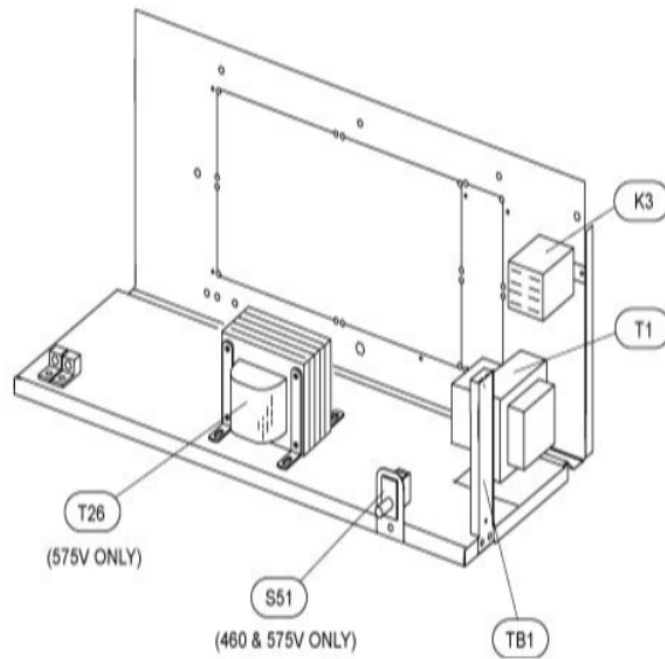

COOLING-COILS/BLOWER COILS
MARCH, 2007
SUPERCEDES NOVEMBER, 1995

CB29M & CB30M 3 PHASE CONTROL PANEL

Revision Number - 4

BLOWER PARTS

Callout	Name	Quantity	Description
	CAPACITOR-RUN Cat #: 22W80 Model/Part #: 100600-03	1	10MFD, 370VAC (INT)
	SCREW-MTR MTG Cat #: 49L9602 Model/Part #: 49L9602	3	SCREW (1/4-20 X 1.25 TAP-R)
	BAND-MOTOR Cat #: 62A57 Model/Part #: 62A5701	1	BAND - MOTOR
	HARNESS-WIRING Cat #: 64K20 Model/Part #: LB-74239	1	BLOWER MOTOR (208/230V & INT)
	PLATE-CUTOFF Cat #: 34L42 Model/Part #: LB-88708	1	CUTOFF PLATE
	HARNESS-WIRING Cat #: 27L51 Model/Part #: LB-89757	1	BLOWER MOTOR
33	ARM-MOTOR MTG Cat #: 71M17 Model/Part #: LB-101207B	3	ASSY - MOTOR ARM
35	HOUSING-BLOWER Cat #: 53K63 Model/Part #: 53K6301	1	BLOWER HOUSING S.A.
36	MOTOR-BLOWER Cat #: 18J96 Model/Part #: 18J9601	1	3/4HP, 1075 RPM, 208-230/60/1
36	MOTOR-BLOWER Cat #: 25J43 Model/Part #: 25J4301	1	3/4HP, 1075 RPM, 460/60/1
36	MOTOR-BLOWER Cat #: 71J96 Model/Part #: 71J9601	1	1/2HP, 900 RPM , 220-240/50/1 (INT)
38	WHEEL-BLOWER Cat #: 40F86 Model/Part #: LB-29333BBM	1	BLOWER WHEEL
C4	CAPACITOR Cat #: 39H61 Model/Part #: 39H6101	1	10MFD, 370VAC
C4	CAPACITOR-BLR MTR Cat #: 39H69 Model/Part #: 39H6901	1	10MFD, 440VAC (460)

CABINET PARTS

Callout	Name	Quantity	Description
	FILTER-AIR 20" X 20" X 1" Cat #: Model/Part #:	1	
	KIT-HARDWARE Cat #: 97M37 Model/Part #: LB-110418A	1	PKG OF 10 FOR FILTER DOOR
1	CAP-CABINET Cat #: 91M64 Model/Part #: LB-107656EE	1	TOP CAP
2	PLATE Cat #: 91M57 Model/Part #: LB-107656DW	1	PATCH PLATE
3	PANEL Cat #: 91M66 Model/Part #: LB-107656EG	1	BLOWER
4	PANEL Cat #: 91M75 Model/Part #: LB-107656ES	1	PLUMBING
5	WRAPPER Cat #: 91M62 Model/Part #: LB-107656EC	1	RIGHT
6	WRAPPER Cat #: 91M54 Model/Part #: LB-107656DR	1	LEFT
7	WRAPPER Cat #: 91M63 Model/Part #: LB-107656ED	1	REAR
8	PANEL Cat #: 14W73 Model/Part #: LB-107656GS	1	FILTER ACCESS W/ SPACER