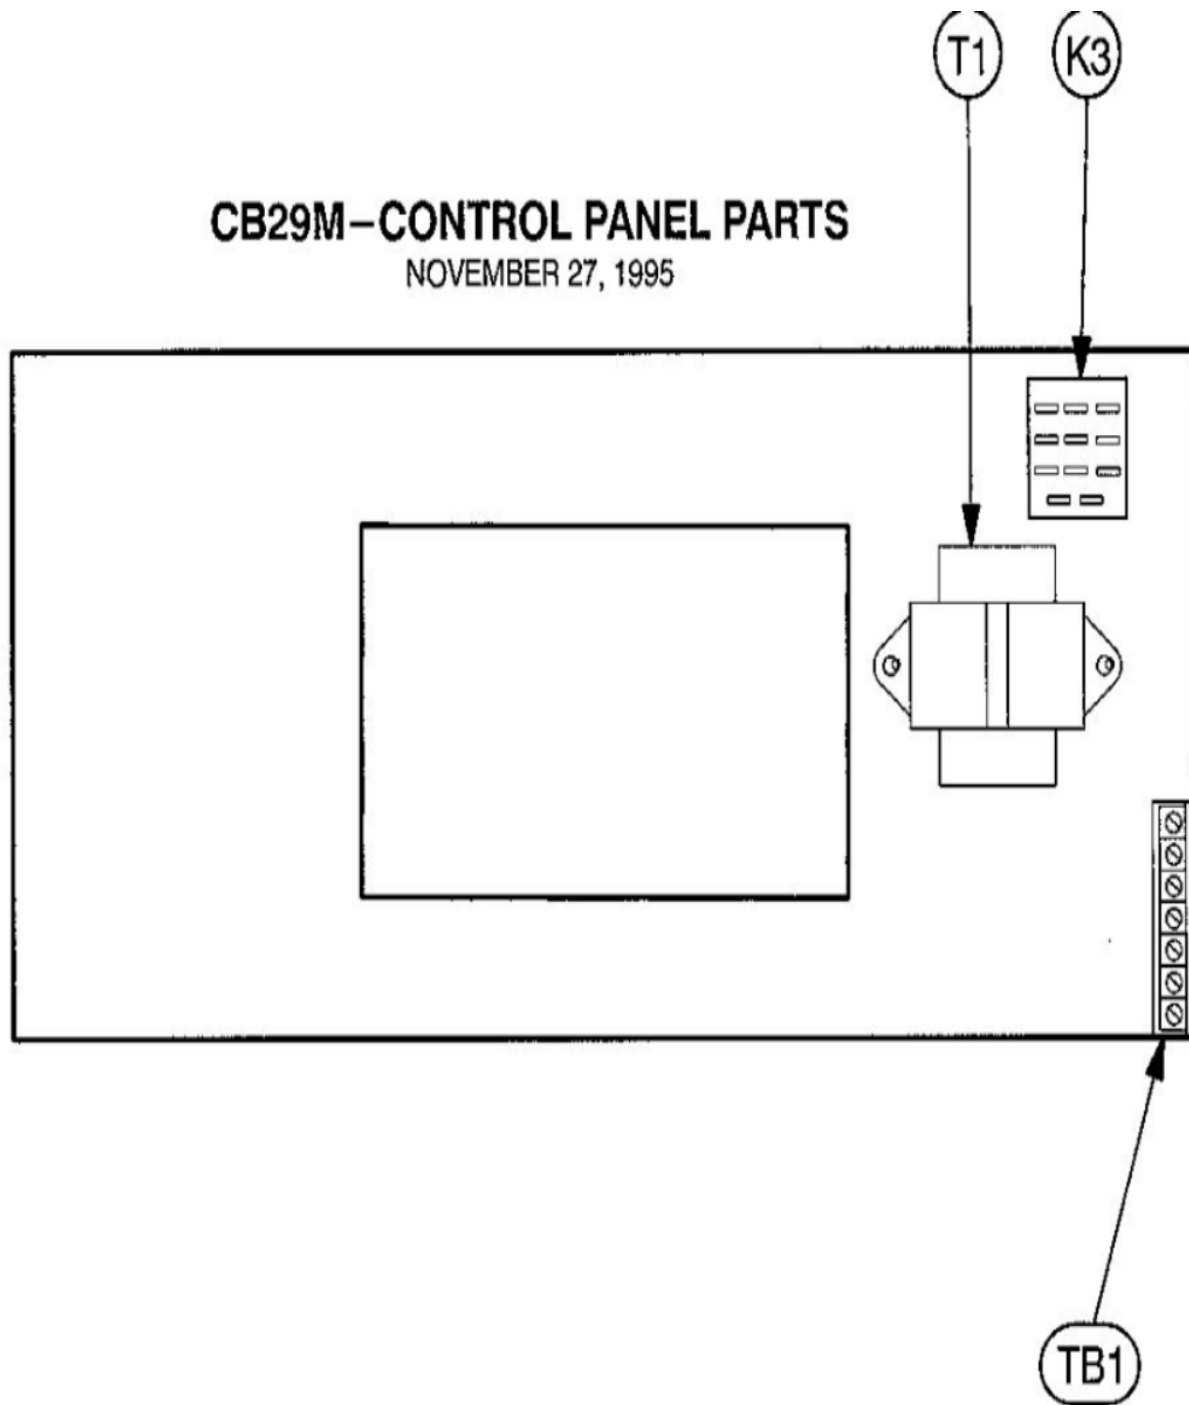

CB29M—CONTROL PANEL PARTS

NOVEMBER 27, 1995

Revision Number - 4P

BLOWER PARTS

Callout	Name	Quantity	Description
	HARNES-WIRING Cat #: 64K20 Model/Part #: LB-74239	1	BLOWER MOTOR
	PLATE-CUTOFF Cat #: 41L44 Model/Part #: LB-88707	1	CUTOFF PLATE
35	HOUSING-BLOWER Cat #: 53K61 Model/Part #: 53K6101	1	BLOWER HOUSING S.A.
36	MOTOR-BLOWER Cat #: 18K75 Model/Part #: 18K7501	1	1/2HP, 1075 RPM, 208-230/60/1
38	WHEEL-BLOWER Cat #: 21706 Model/Part #: LB-29333BL	1	1/2" BORE, 10" X9" (FOOTNOTE 2)
C4	CAPACITOR Cat #: 39H61 Model/Part #: 39H6101	1	10MFD,370VAC

CABINET PARTS

Callout	Name	Quantity	Description
	FILTER-AIR"20"" X 20"" X 1"" Cat #: Model/Part #:	1	
	KIT-HARDWARE Cat #: 97M37 Model/Part #: LB-110418A	1	PKG OF 10 FOR FILTER DOOR
1	CAP-CABINET Cat #: 91M50 Model/Part #: LB-107656DL	1	TOP CAP
2	PLATE Cat #: 91M57 Model/Part #: LB-107656DW	1	PATCH PLATE
3	PANEL Cat #: 91M73 Model/Part #: LB-107656EP	1	BLOWER
4	PANEL Cat #: 91M75 Model/Part #: LB-107656ES	1	PLUMBING
5	WRAPPER Cat #: 91M48 Model/Part #: LB-107656DJ	1	RIGHT