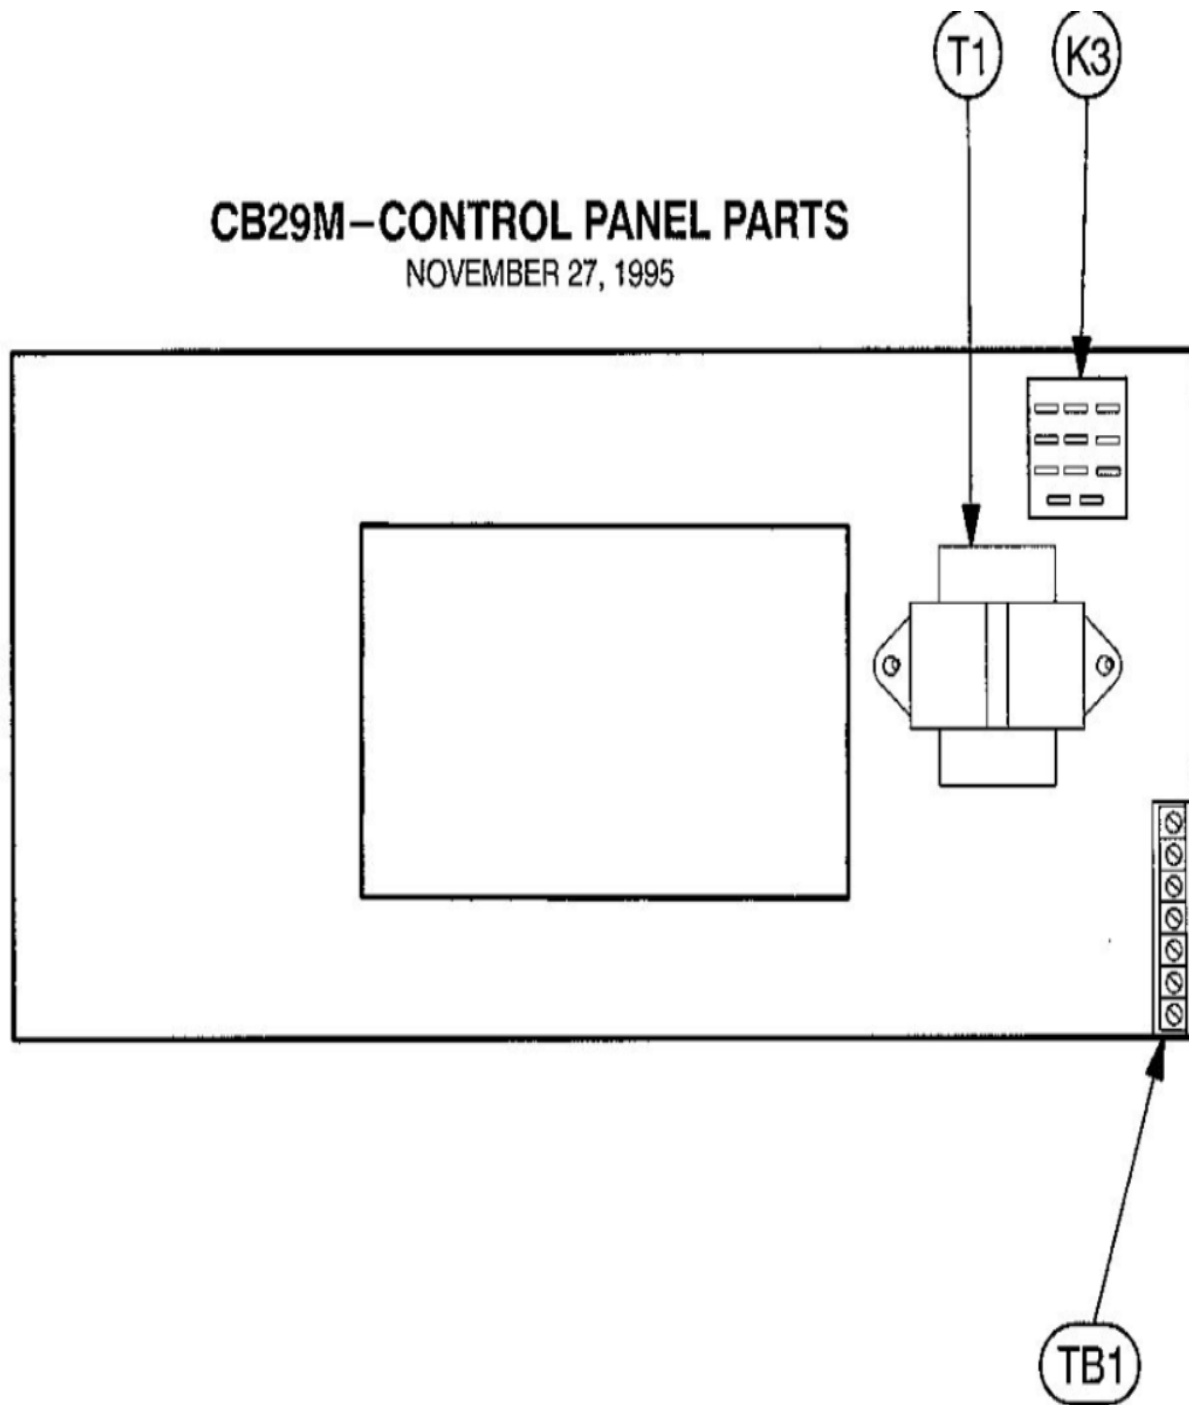

CB29M—CONTROL PANEL PARTS

NOVEMBER 27, 1995

Revision Number - 3P

BLOWER PARTS

Callout	Name	Quantity	Description
	HARNES- WIRING Cat #: 64K20 Model/Part #: LB-74239	1	BLOWER MOTOR
	PLATE-CUTOFF Cat #: 41L44 Model/Part #: LB-88707	1	CUTOFF PLATE
35	HOUSING-BLOWER Cat #: 53K61 Model/Part #: 53K6101	1	BLOWER HOUSING S.A.
36	MOTOR-BLOWER Cat #: 18K75 Model/Part #: 18K7501	1	1/2HP, 1075 RPM, 208-230/60/1
38	WHEEL-BLOWER Cat #: 21706 Model/Part #: LB-29333BL	1	1/2" BORE,10" X 9" (FOOTNOTE 2)
C4	CAPACITOR Cat #: 39H61 Model/Part #: 39H6101	1	10MFD, 370VAC

CABINET PARTS

Callout	Name	Quantity	Description
	FILTER-AIR 20" X 20" X 1" Cat #: Model/Part #:	1	
	KIT-HARDWARE Cat #: 97M37 Model/Part #: LB-110418A	1	PKG OF 10 FOR FILTER DOOR
1	CAP-CABINET Cat #: 91M50 Model/Part #: LB-107656DL	1	TOP CAP
2	PLATE Cat #: 91M57 Model/Part #: LB-107656DW	1	PATCH PLATE
3	PANEL Cat #: 91M73 Model/Part #: LB-107656EP	1	BLOWER
4	PANEL Cat #: 91M75 Model/Part #: LB-107656ES	1	PLUMBING
5	WRAPPER Cat #: 91M48 Model/Part #: LB-107656DJ	1	RIGHT