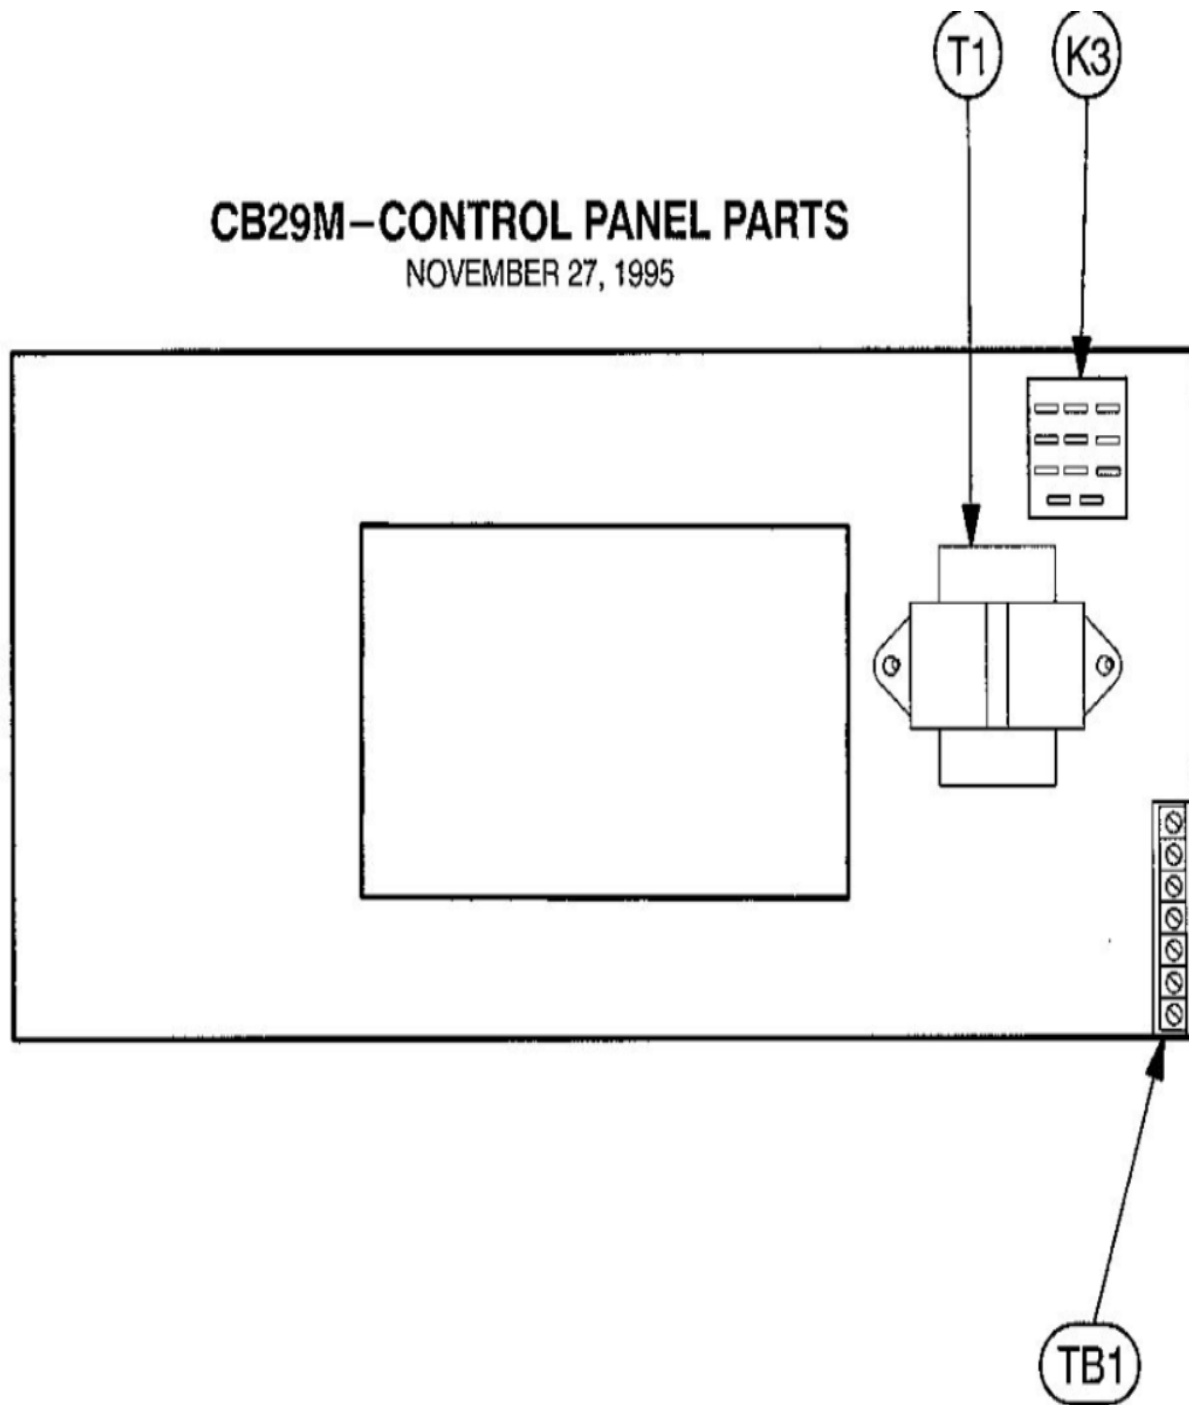

CB29M—CONTROL PANEL PARTS

NOVEMBER 27, 1995

Revision Number - 2P

BLOWER PARTS

| Callout | Name | Quantity | Description |
|---------|---|----------|-----------------------------------|
| | HARNES-WIRING Cat #: 64K20 Model/Part #: LB-74239 | 1 | BLOWER MOTOR |
| | PLATE-CUTOFF Cat #: 41L44 Model/Part #: LB-88707 | 1 | CUTOFF PLATE |
| 35 | HOUSING-BLOWER Cat #: 53K61 Model/Part #: 53K6101 | 1 | BLOWER HOUSING S.A. |
| 36 | MOTOR-BLOWER Cat #: 18K75 Model/Part #: 18K7501 | 1 | 1/2HP, 1075 RPM,208-230/60/1 |
| 38 | WHEEL-BLOWER Cat #: 21706 Model/Part #: LB-29333BL | 1 | 1/2"BORE, 10" X9" (FOOTNOTE 1) |
| C4 | CAPACITOR Cat #: 39H61 Model/Part #: 39H6101 | 1 | 10MFD, 370VAC |

CABINET PARTS

| Callout | Name | Quantity | Description |
|---------|---|----------|------------------------------|
| | FILTER-AIR 20" X 20" X 1" Cat #: Model/Part #: | 1 | |
| | KIT-HARDWARE Cat #: 97M37 Model/Part #: LB-110418A | 1 | PKG OF 10 FOR FILTER DOOR |
| 1 | CAP-CABINET Cat #: 72M02 Model/Part #: LB-107656C | 1 | TOP CAP |
| 2 | PLATE Cat #: 72M05 Model/Part #: LB-107656F | 1 | PATCH |
| 3 | PANEL Cat #: 72M03 Model/Part #: LB-107656D | 1 | BLOWER |
| 4 | PLATE Cat #: 72M04 Model/Part #: LB-107656E | 1 | PLUMBING |
| 5 | WRAPPER Cat #: 72M01 Model/Part #: LB-107656B | 1 | RIGHT |