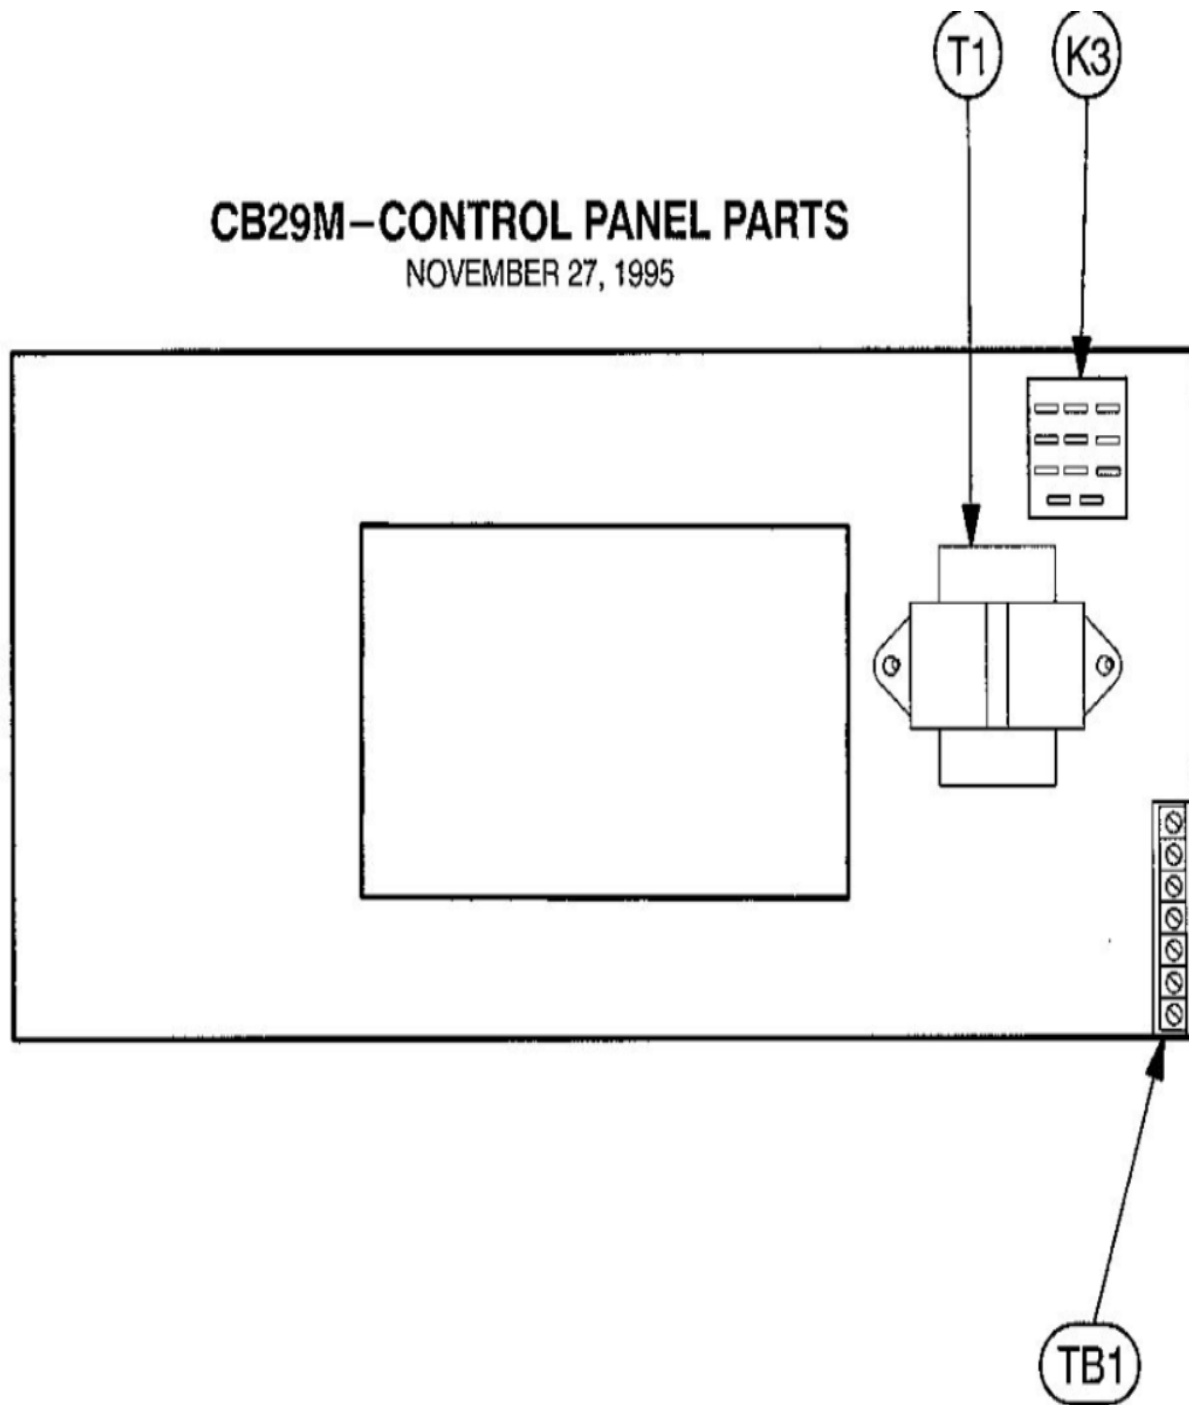

CB29M—CONTROL PANEL PARTS

NOVEMBER 27, 1995

Revision Number - 1P

BLOWER PARTS

Callout	Name	Quantity	Description
	HARNES-WIRING Cat #: 64K20 Model/Part #: LB-74239	1	BLOWER MOTOR
	PLATE-CUTOFF Cat #: 41L44 Model/Part #: LB-88707	1	CUTOFF PLATE
35	HOUSING-BLOWER Cat #: 53K61 Model/Part #: 53K6101	1	BLOWER HOUSING S.A.
36	MOTOR-BLOWER Cat #: 18K75 Model/Part #: 18K7501	1	1/2HP, 1075 RPM, 208-230/60/1
38	WHEEL-BLOWER Cat #: 21706 Model/Part #: LB-29333BL	1	1/2" BORE, 10" X 9" (FOOTNOTE 1)
C4	CAPACITOR Cat #: 39H61 Model/Part #: 39H6101	1	10MFD, 370VAC

CABINET PARTS

Callout	Name	Quantity	Description
	FILTER-AIR 20" X 20" X 1" Cat #: Model/Part #:	1	
	KIT-HARDWARE Cat #: 97M37 Model/Part #: LB-110418A	1	PKG OF 10 FOR FILTER DOOR
1	CAP-CABINET Cat #: 72M02 Model/Part #: LB-107656C	1	TOP CAP
2	PLATE Cat #: 72M05 Model/Part #: LB-107656F	1	PATCH
3	PANEL Cat #: 72M03 Model/Part #: LB-107656D	1	BLOWER
4	PLATE Cat #: 72M04 Model/Part #: LB-107656E	1	PLUMBING
5	WRAPPER Cat #: 72M01 Model/Part #: LB-107656B	1	RIGHT