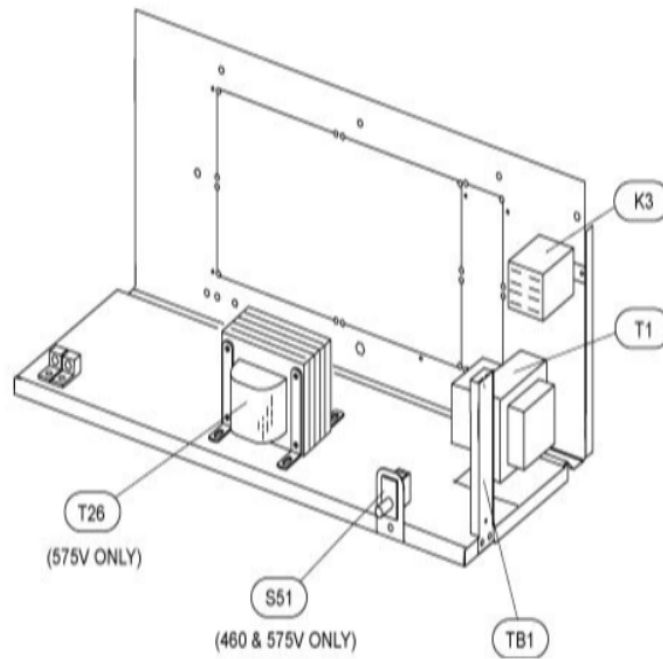

COOLING-COILS/BLOWER COILS
MARCH, 2007
SUPERCEDES NOVEMBER, 1995

CB29M & CB30M 3 PHASE CONTROL PANEL

Revision Number - 4

BLOWER PARTS

Callout	Name	Quantity	Description
	HARNESS-WIRING Cat #: 64K20 Model/Part #: LB-74239	1	BLOWER MOTOR (208/230V)
	HARNESS-WIRING Cat #: 27L51 Model/Part #: LB-89757	1	BLOWER MOTOR (460V)
	PLATE-CUTOFF Cat #: 93K60 Model/Part #: LB-89876	1	CUTOFF PLATE
35	HOUSING-BLOWER Cat #: 53K60 Model/Part #: 53K6001	1	BLOWER HOUSING S.A.
36	MOTOR-BLOWER Cat #: 18K74 Model/Part #: 18K7401	1	1/3HP, 1075 RPM, 208-230/60/1
36	MOTOR-BLOWER Cat #: 34K79 Model/Part #: 34K7901	1	1/3HP, 1075 RPM, 460/60/1
38	WHEEL-BLOWER Cat #: 21708 Model/Part #: LB-29333BJ	1	1/2" BORE, 10" X 8"
C4	CAPACITOR Cat #: 22W78 Model/Part #: 59C9201	1	5MFD, 370VAC

CABINET PARTS

Callout	Name	Quantity	Description
	FILTER-AIR 20" X 20" X 1" Cat #: Model/Part #:	1	
	KIT-HARDWARE Cat #: 97M37 Model/Part #: LB-110418A	1	PKG OF 10 FOR FILTER DOOR
1	CAP-CABINET Cat #: 91M50 Model/Part #: LB-107656DL	1	TOP CAP
2	PLATE Cat #: 91M57 Model/Part #: LB-107656DW	1	PATCH PLATE
3	PANEL Cat #: 91M73 Model/Part #: LB-107656EP	1	BLOWER