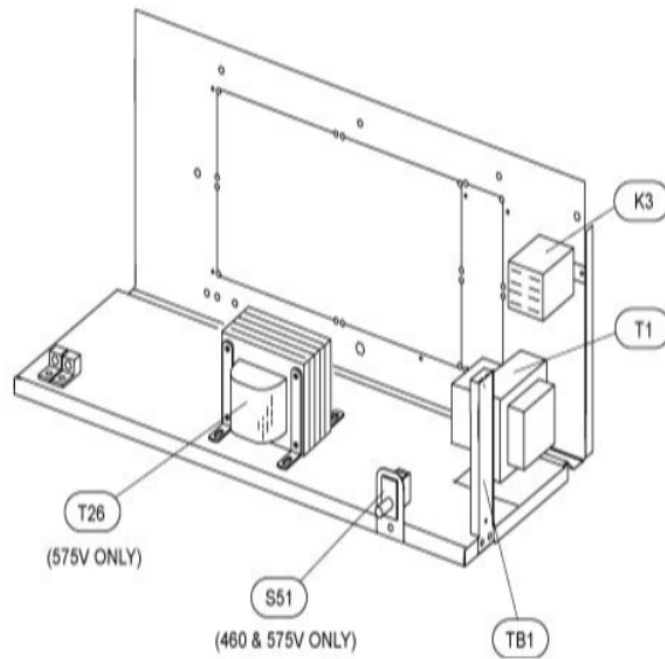

COOLING-COILS/BLOWER COILS
MARCH, 2007
SUPERCEDES NOVEMBER, 1995

CB29M & CB30M 3 PHASE CONTROL PANEL

Revision Number - 3

BLOWER PARTS

Callout	Name	Quantity	Description
	HARNESS-WIRING Cat #: 64K20 Model/Part #: LB-74239	1	BLOWER MOTOR (208/230V)
	HARNESS-WIRING Cat #: 27L51 Model/Part #: LB-89757	1	BLOWER MOTOR (460V)
	PLATE-CUTOFF Cat #: 93K60 Model/Part #: LB-89876	1	CUTOFF PLATE
35	HOUSING-BLOWER Cat #: 53K60 Model/Part #: 53K6001	1	BLOWER HOUSING S.A.
36	MOTOR-BLOWER Cat #: 18K74 Model/Part #: 18K7401	1	1/3HP-230V-60HZ- 3 SPEED
36	MOTOR-BLOWER Cat #: 34K79 Model/Part #: 34K7901	1	1/3HP, 1075 RPM, 460/60/1
38	WHEEL-BLOWER Cat #: 21708 Model/Part #: LB-29333BJ	1	1/2" BORE, 10" X 8"
C4	CAPACITOR Cat #: 22W78 Model/Part #: 59C9201	1	5MFD, 370VAC

CABINET PARTS

Callout	Name	Quantity	Description
	FILTER-AIR 20" X 20" X 1" Cat #: Model/Part #:	1	
	KIT-HARDWARE Cat #: 97M37 Model/Part #: LB-110418A	1	PKG OF 10 FOR FILTER DOOR
1	CAP-CABINET Cat #: 91M50 Model/Part #: LB-107656DL	1	TOP CAP
2	PLATE Cat #: 91M43 Model/Part #: LB-107656DD	1	PATCH
3	PANEL Cat #: 91M73 Model/Part #: LB-107656EP	1	BLOWER