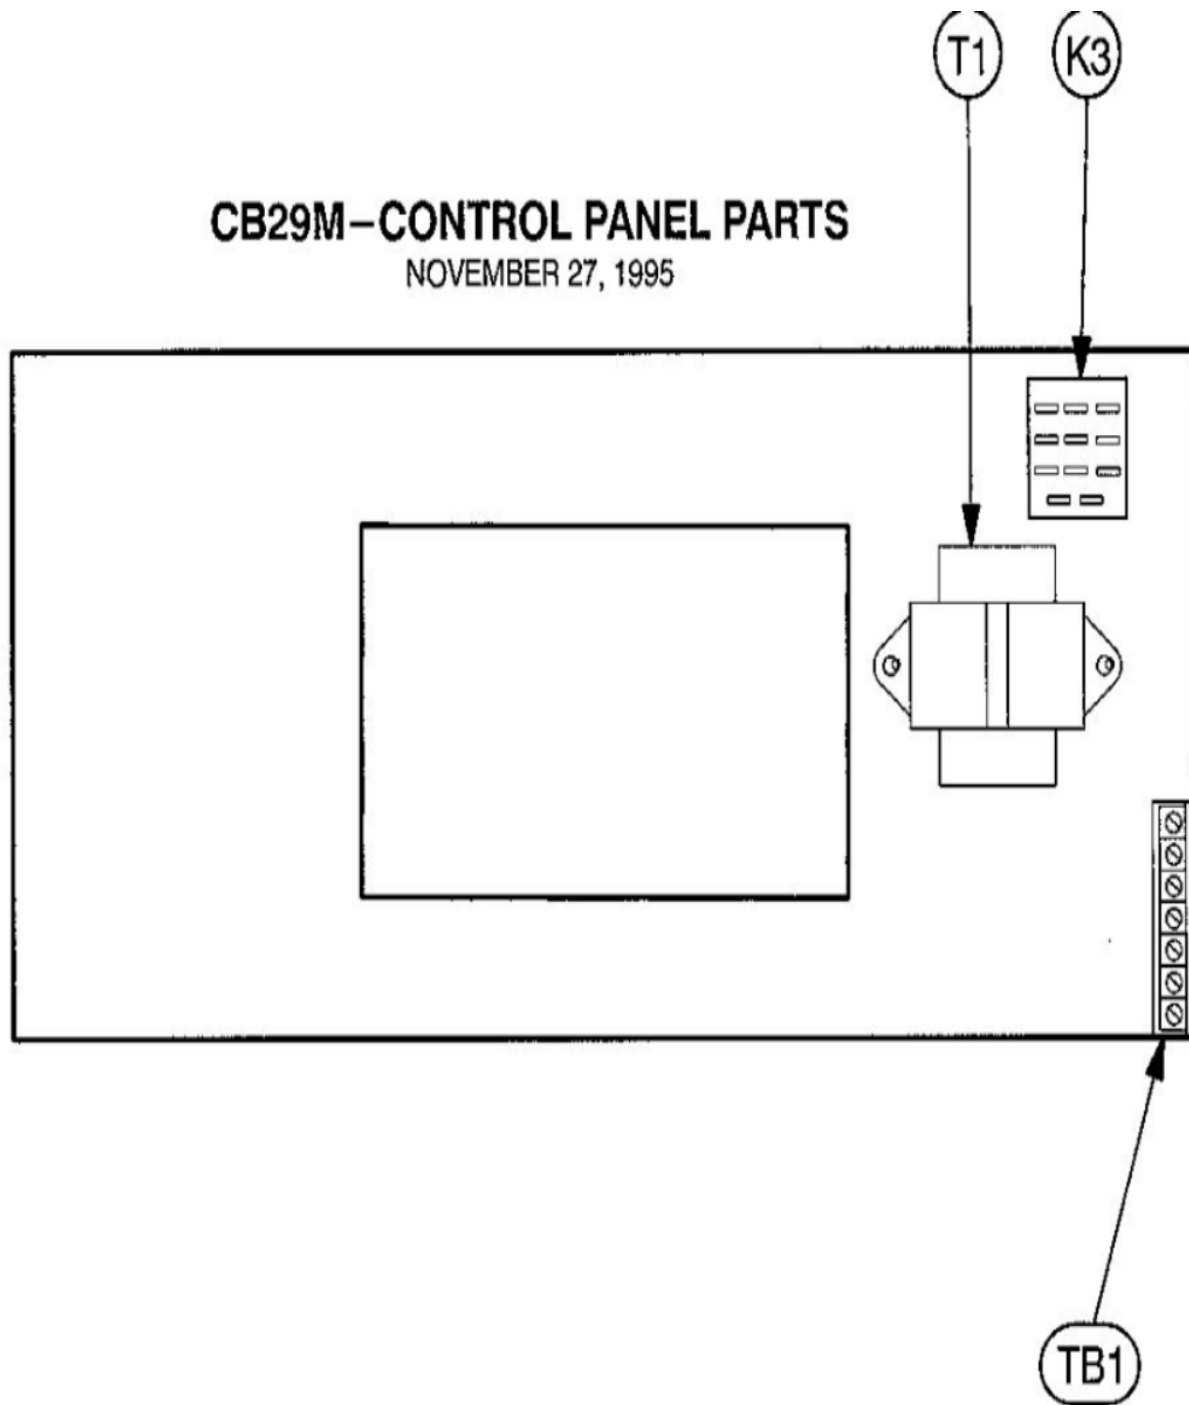

CB29M—CONTROL PANEL PARTS

NOVEMBER 27, 1995