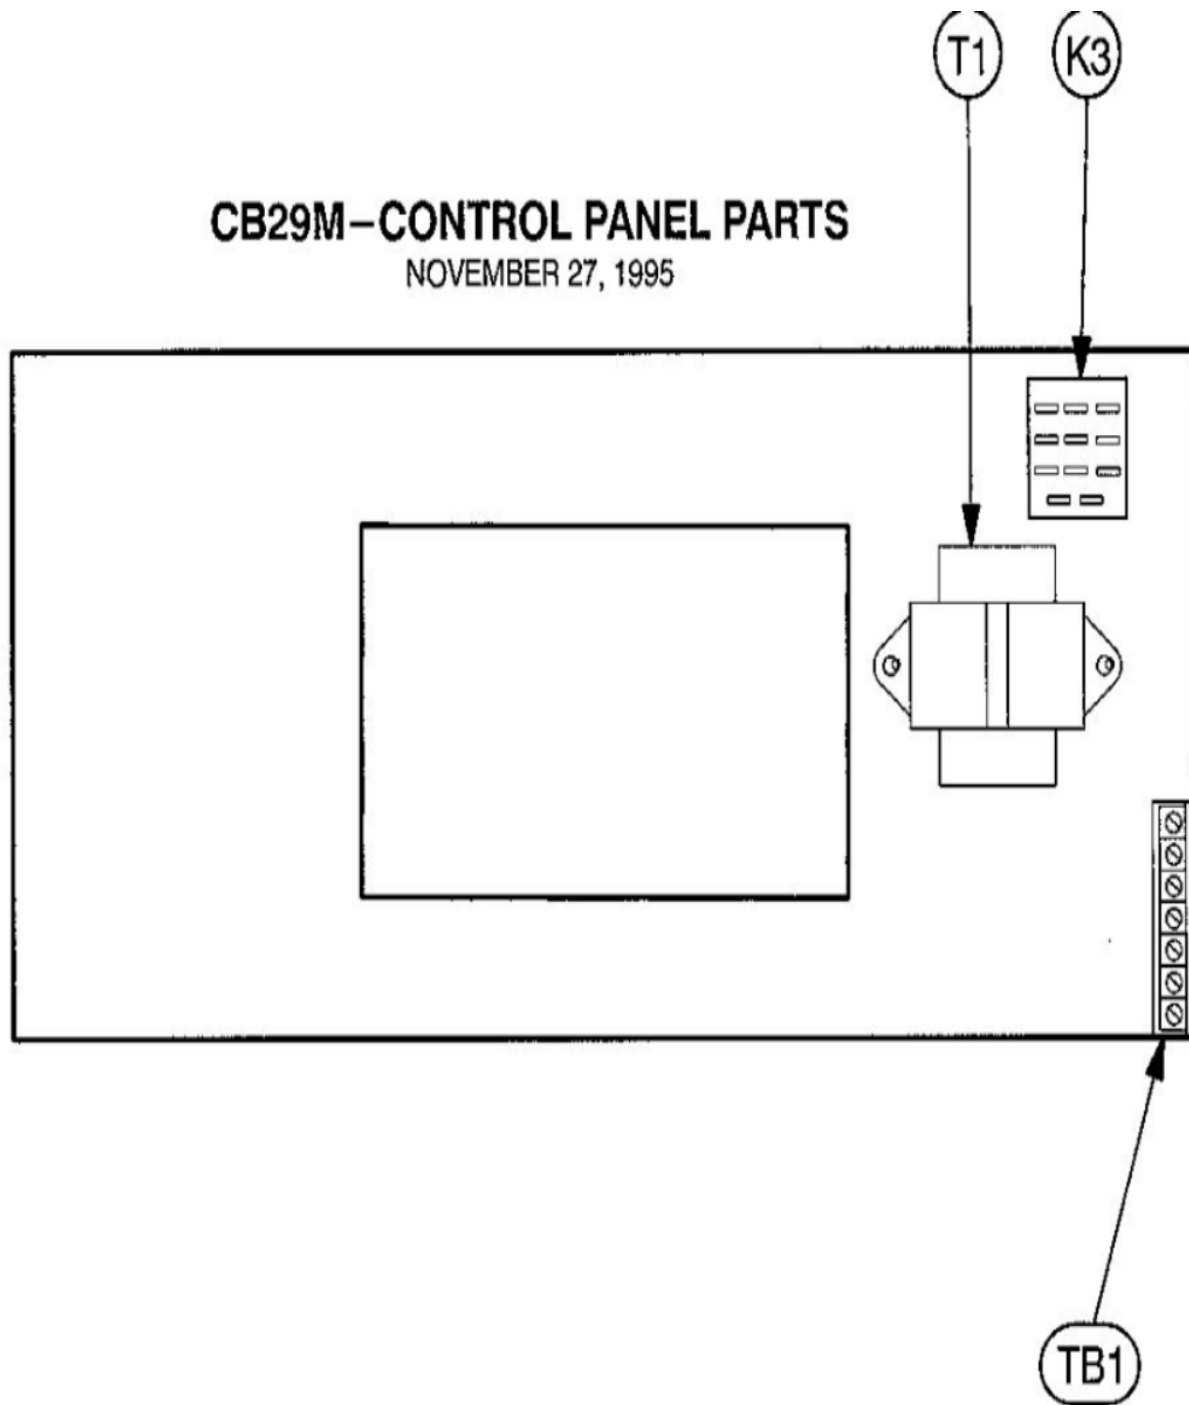

CB29M—CONTROL PANEL PARTS

NOVEMBER 27, 1995

Revision Number - 1P

BLOWER PARTS

Callout	Name	Quantity	Description
	HARNES-WIRING Cat #: 64K20 Model/Part #: LB-74239	1	BLOWER MOTOR
	PLATE-CUTOFF Cat #: 53L15 Model/Part #: LB-88705	1	CUTOFF PLATE
35	HOUSING-BLOWER Cat #: 53K59 Model/Part #: 53K5901	1	BLOWER HOUSING S.A.
36	MOTOR-BLOWER Cat #: 18K74 Model/Part #: 18K7401	1	1/3HP, 1075 RPM, 208-230/60/1
38	WHEEL-BLOWER Cat #: 21709 Model/Part #: LB-29333BH	1	1/2" BORE, 10" X 7"
C4	CAPACITOR Cat #: 22W78 Model/Part #: 59C9201	1	5MFD, 370VAC

CABINET PARTS

Callout	Name	Quantity	Description
	FILTER-AIR 15" X 20" X 1" Cat #: Model/Part #:	1	
	KIT-HARDWARE Cat #: 97M37 Model/Part #: LB-110418A	1	PKG OF 10 FOR FILTER DOOR
1	CAP-CABINET Cat #: 72M02 Model/Part #: LB-107656C	1	TOP CAP
2	PLATE Cat #: 72M05 Model/Part #: LB-107656F	1	PATCH
3	PANEL Cat #: 72M03 Model/Part #: LB-107656D	1	BLOWER
4	PLATE Cat #: 72M18 Model/Part #: LB-107656X	1	PLUMBING
5	WRAPPER Cat #: 72M01 Model/Part #: LB-107656B	1	RIGHT