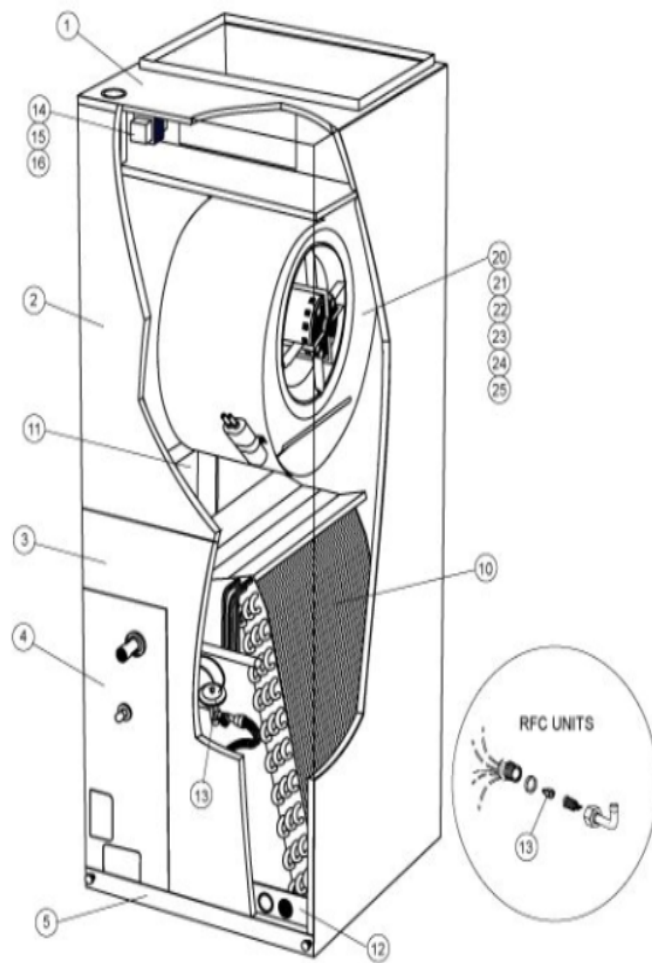

CB26 / CBX26 SERIES

Revision Number - 2

BLOWER PARTS

Callout	Name	Quantity	Description
	RAIL,BLOWER RAH II Cat #: 42W48 Model/Part #: 65912400	2	RAIL, BLOWER
20	66428700 Blower Housing 12 X 9 Cat #: 82W05 Model/Part #: 82W05	1	66428700 Blower Housing 12 X 9
21	WHEEL-BLOWER Cat #: 40F86 Model/Part #: LB-29333BBM	1	1/2" BORE, 12" X 9" nom.
22	MOTOR-BLOWER Cat #: 41W54 Model/Part #: 65915601	1	1/2 HP, 825 RPM, 3 SPD
23	MOUNT-BAND Cat #: 13W16 Model/Part #: 65936700	1	BAND-MOTOR MTG
24	MOUNT-ARM Cat #: 13W15 Model/Part #: 65066100A-02	4	ARM-MOTOR MTG
25	CAPACITOR-BLR MTR Cat #: 53H13 Model/Part #: 53H1301PR	1	20MFD, 370VAC

CABINET PARTS

Callout	Name	Quantity	Description
	FILTER-AIR 18" X 25" X 1" Cat #: Model/Part #:	1	
	KIT-HARDWARE Cat #: 97M37 Model/Part #: LB-110418A	1	PKG OF 10 FOR FILTER DOOR
1	CAP-CABINET Cat #: 13W49 Model/Part #: 659239-07	1	CAP-CABINET
2	PANEL-ACCESS Cat #: 96W71 Model/Part #: 659091-07	1	PANEL-ASSY-BLOWER
3	PANEL-ACCESS Cat #: 12W88 Model/Part #: 659093-07	1	PANEL-ASSY-ACCESS
4	PANEL Cat #: 12W91 Model/Part #: 659095-07	1	PANEL ASSY - CONNECTION

Callout	Name	Quantity	Description
5	PANEL-ACCESS Cat #: 12W93 Model/Part #: 659056-04	1	PANEL-FILTER COVER

CONTROL PANEL PARTS

Callout	Name	Quantity	Description
	104798-01 Harness-Wire (Complete Unit) Cat #: 74W17 Model/Part #: 74W17	1	65689900 Harness-Wire (Complete Unit)
14	TRANSFORMER Cat #: 38M45 Model/Part #: 38M4501	1	208/240V PRI, 24V SEC, 40VA
15	RELAY-BLOWER Cat #: 13W13 Model/Part #: 99018600	1	RELAY
16	RELAY-TIME DELAY Cat #: 19W66 Model/Part #: 76700452	1	1 SEC ON, 45 SEC OFF