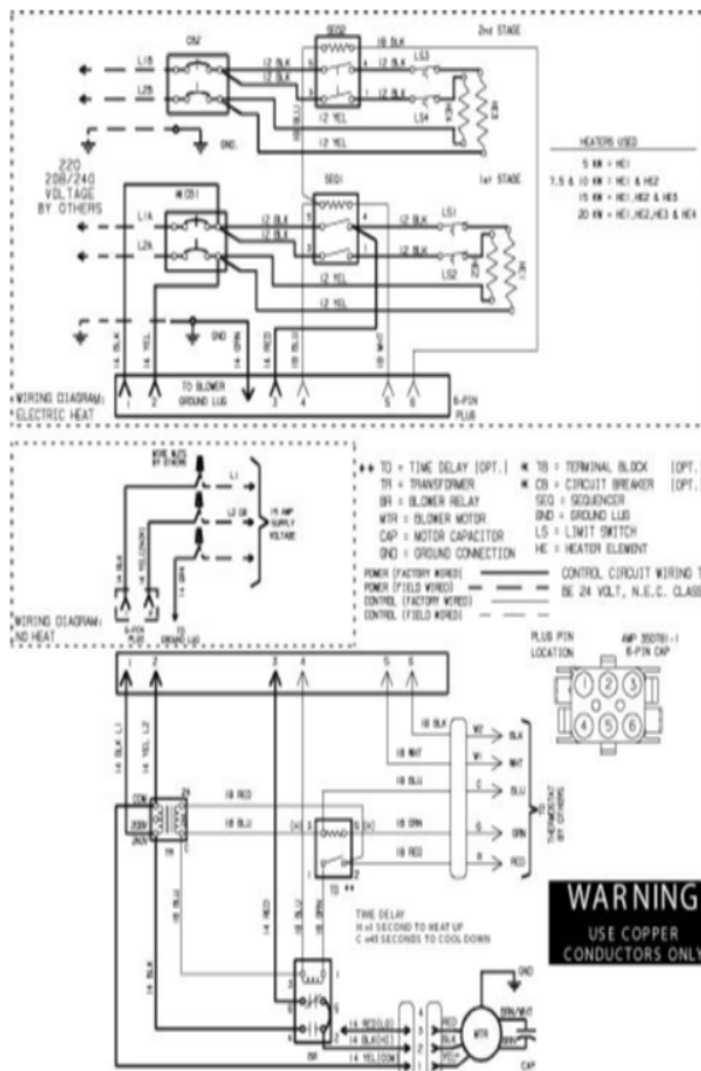

CB26 / CBX26 SERIES

Revision Number - 2

BLOWER PARTS

Callout	Name	Quantity	Description
	RAIL,BLOWER RAH II Cat #: 42W48 Model/Part #: 65912400	2	RAIL, BLOWER
20	66428700 Blower Housing 12 X 9 Cat #: 82W05 Model/Part #: 82W05	1	66428700 Blower Housing 12 X 9
21	WHEEL-BLOWER Cat #: 40F86 Model/Part #: LB-29333BBM	1	1/2" BORE, 12" X 9" nom.
22	MOTOR-BLOWER Cat #: 41W54 Model/Part #: 65915601	1	1/2 HP, 825 RPM, 3 SPD
23	MOUNT-BAND Cat #: 13W16 Model/Part #: 65936700	1	BAND-MOTOR MTG
24	MOUNT-ARM Cat #: 13W15 Model/Part #: 65066100A-02	4	ARM-MOTOR MTG
25	CAPACITOR-BLR MTR Cat #: 53H13 Model/Part #: 53H1301PR	1	20MFD, 370VAC

CABINET PARTS

Callout	Name	Quantity	Description
	FILTER-AIR 18" X 25" X 1" Cat #: Model/Part #:	1	
	KIT-HARDWARE Cat #: 97M37 Model/Part #: LB-110418A	1	PKG OF 10 FOR FILTER DOOR
1	CAP-CABINET Cat #: 13W49 Model/Part #: 659239-07	1	CAP-CABINET
2	PANEL-ACCESS Cat #: 96W71 Model/Part #: 659091-07	1	PANEL-ASSY-BLOWER
3	PANEL-ACCESS Cat #: 12W88 Model/Part #: 659093-07	1	PANEL-ASSY-ACCESS
4	PANEL Cat #: 12W91 Model/Part #: 659095-07	1	PANEL ASSY - CONNECTION

Callout	Name	Quantity	Description
5	PANEL-ACCESS Cat #: 12W93 Model/Part #: 659056-04	1	PANEL-FILTER COVER

CONTROL PANEL PARTS

Callout	Name	Quantity	Description
	104798-01 Harness-Wire (Complete Unit) Cat #: 74W17 Model/Part #: 74W17	1	65689900 Harness-Wire (Complete Unit)
14	TRANSFORMER Cat #: 38M45 Model/Part #: 38M4501	1	208/240V PRI, 24V SEC, 40VA
15	RELAY-BLOWER Cat #: 13W13 Model/Part #: 99018600	1	RELAY
16	RELAY-TIME DELAY Cat #: 19W66 Model/Part #: 76700452	1	1 SEC ON, 45 SEC OFF

Callout	Name	Quantity	Description
13	KIT-RFC Cat #: 11W15 Model/Part #: 100484-44	1	RFC KIT ASSY (.098)
13	VALVE-EXPANSION Cat #: 56J20 Model/Part #: LB-85759G	1	LB-85759G TXV Kit (R22 hp) 3.5-5 Ton)

Note: