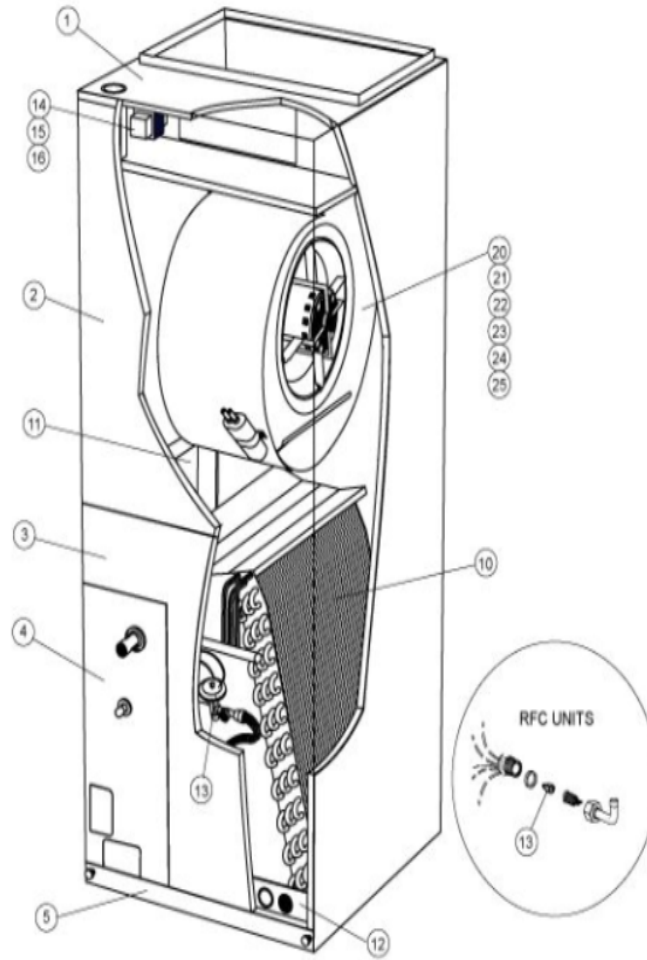

CB26 / CBX26 SERIES

Revision Number - 1

BLOWER PARTS

Callout	Name	Quantity	Description
	RAIL,BLOWER RAH II Cat #: 42W48 Model/Part #: 65912400	2	RAIL, BLOWER
20	HOUSING-BLOWER L/RAILS Cat #: 13W01 Model/Part #: 65915900	1	BLOWER HSG W/WHEEL 12/X 9
21	WHEEL-BLOWER Cat #: 40F86 Model/Part #: LB-29333BBM	1	1/2" BORE, 12" X 9" nom.
22	MOTOR-BLOWER Cat #: 12W71 Model/Part #: 65915600	1	1/2 HP, 240/60/1 (2 SPD) BEFORE 6/1/2007
22	MOTOR-BLOWER Cat #: 41W54 Model/Part #: 65915601	1	1/2 HP, 240/60/1 (3 SPD) AFTER 6/1/2007
23	MOUNT-BAND Cat #: 13W16 Model/Part #: 65936700	1	BAND-MOTOR MTG
24	MOUNT-ARM Cat #: 13W15 Model/Part #: 65066100A-02	4	ARM-MOTOR MTG
25	CAPACITOR-BLR MTR Cat #: 53H13 Model/Part #: 53H1301PR	1	20MFD, 370VAC (3 SPEED MOTOR)
25	CAPACITOR-BLR MTR Cat #: 53H14 Model/Part #: 53H1401PR	1	25MFD,370VAC (2 SPD MOTOR)

CABINET PARTS

Callout	Name	Quantity	Description
	FILTER-AIR 18" X 25" X 1" Cat #: Model/Part #:	1	
	KIT-HARDWARE Cat #: 97M37 Model/Part #: LB-110418A	1	PKG OF 10 FOR FILTER DOOR
1	CAP-CABINET Cat #: 13W49 Model/Part #: 659239-07	1	CAP-CABINET

Callout	Name	Quantity	Description
2	PANEL-ACCESS Cat #: 96W71 Model/Part #: 659091-07	1	PANEL-ASSY-BLOWER
3	PANEL-ACCESS Cat #: 12W88 Model/Part #: 659093-07	1	PANEL-ASSY-ACCESS
4	PANEL Cat #: 12W91 Model/Part #: 659095-07	1	PATCH PLATE
5	PANEL-ACCESS Cat #: 12W93 Model/Part #: 659056-04	1	PANEL-FILTER COVER

CONTROL PANEL PARTS

Callout	Name	Quantity	Description
	104798-01 Harness-Wire (Complete Unit) Cat #: 74W17 Model/Part #: 74W17	1	65689900 Harness-Wire (Complete Unit)
14	TRANSFORMER Cat #: 38M45 Model/Part #: 38M4501	1	208/240V PRI, 24V SEC, 40VA
15	RELAY-BLOWER Cat #: 13W13 Model/Part #: 99018600	1	RELAY
16	RELAY-TIME DELAY Cat #: 19W66 Model/Part #: 76700452	1	1 SEC ON, 45 SEC OFF (AFTER 1/1/2006)
16	RELAY-TIME DELAY Cat #: 13W12 Model/Part #: 99018100	1	30 SEC ON, 30 SEC OFF (BEFORE 1/1/2006)