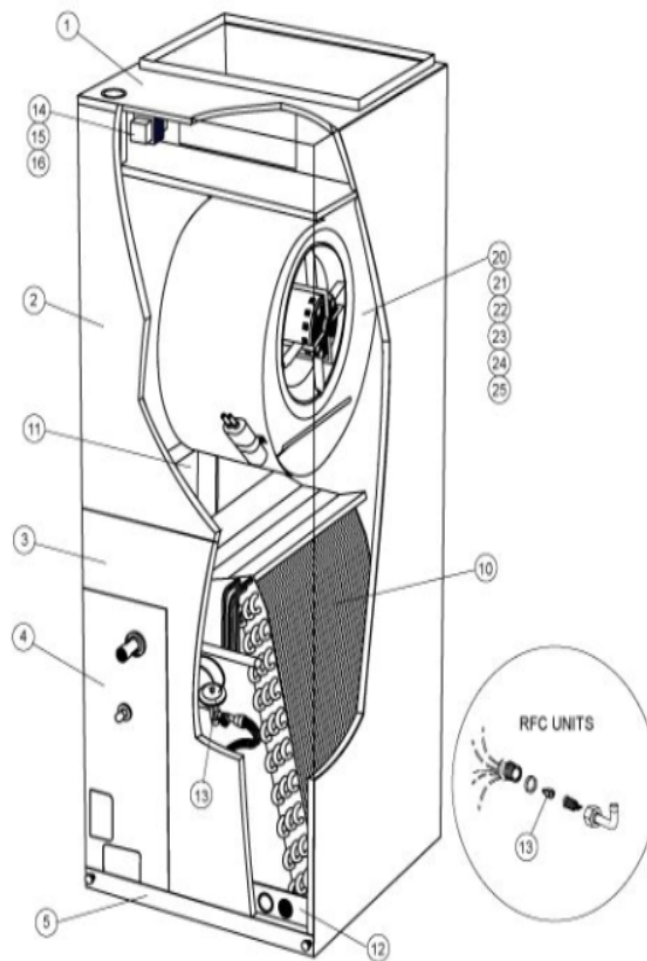

CB26 / CBX26 SERIES

Revision Number - 1

BLOWER PARTS

Callout	Name	Quantity	Description
	RAIL,BLOWER RAH II Cat #: 42W48 Model/Part #: 65912400	2	RAIL, BLOWER
20	HOUSING-BLOWER L/RAILS Cat #: 13W01 Model/Part #: 65915900	1	BLOWER HSG W/WHEEL 12/X 9
21	WHEEL-BLOWER Cat #: 40F86 Model/Part #: LB-29333BBM	1	1/2" BORE, 12" X 9" nom.
22	MOTOR-BLOWER Cat #: 12W71 Model/Part #: 65915600	1	1/2 HP, 240/60/1 (2 SPD) BEFORE 6/1/2007
22	MOTOR-BLOWER Cat #: 41W54 Model/Part #: 65915601	1	1/2 HP, 240/60/1 (3 SPD) AFTER 6/1/2007
23	MOUNT-BAND Cat #: 13W16 Model/Part #: 65936700	1	BAND-MOTOR MTG
24	MOUNT-ARM Cat #: 13W15 Model/Part #: 65066100A-02	4	ARM-MOTOR MTG
25	CAPACITOR-BLR MTR Cat #: 53H13 Model/Part #: 53H1301PR	1	20MFD, 370VAC (3 SPEED MOTOR)
25	CAPACITOR-BLR MTR Cat #: 53H14 Model/Part #: 53H1401PR	1	25MFD,370VAC (2 SPD MOTOR)

CABINET PARTS

Callout	Name	Quantity	Description
	FILTER-AIR 18" X 25" X 1" Cat #: Model/Part #:	1	
	KIT-HARDWARE Cat #: 97M37 Model/Part #: LB-110418A	1	PKG OF 10 FOR FILTER DOOR
1	CAP-CABINET Cat #: 13W49 Model/Part #: 659239-07	1	CAP-CABINET

Callout	Name	Quantity	Description
2	PANEL-ACCESS Cat #: 96W71 Model/Part #: 659091-07	1	PANEL-ASSY-BLOWER
3	PANEL-ACCESS Cat #: 12W88 Model/Part #: 659093-07	1	PANEL-ASSY-ACCESS
4	PANEL Cat #: 12W91 Model/Part #: 659095-07	1	PATCH PLATE
5	PANEL-ACCESS Cat #: 12W93 Model/Part #: 659056-04	1	PANEL-FILTER COVER

CONTROL PANEL PARTS

Callout	Name	Quantity	Description
	104798-01 Harness-Wire (Complete Unit) Cat #: 74W17 Model/Part #: 74W17	1	65689900 Harness-Wire (Complete Unit)
14	TRANSFORMER Cat #: 38M45 Model/Part #: 38M4501	1	208/240V PRI, 24V SEC, 40VA
15	RELAY-BLOWER Cat #: 13W13 Model/Part #: 99018600	1	RELAY
16	RELAY-TIME DELAY Cat #: 19W66 Model/Part #: 76700452	1	1 SEC ON, 45 SEC OFF (AFTER 1/1/2006)
16	RELAY-TIME DELAY Cat #: 13W12 Model/Part #: 99018100	1	30 SEC ON, 30 SEC OFF (BEFORE 1/1/2006)