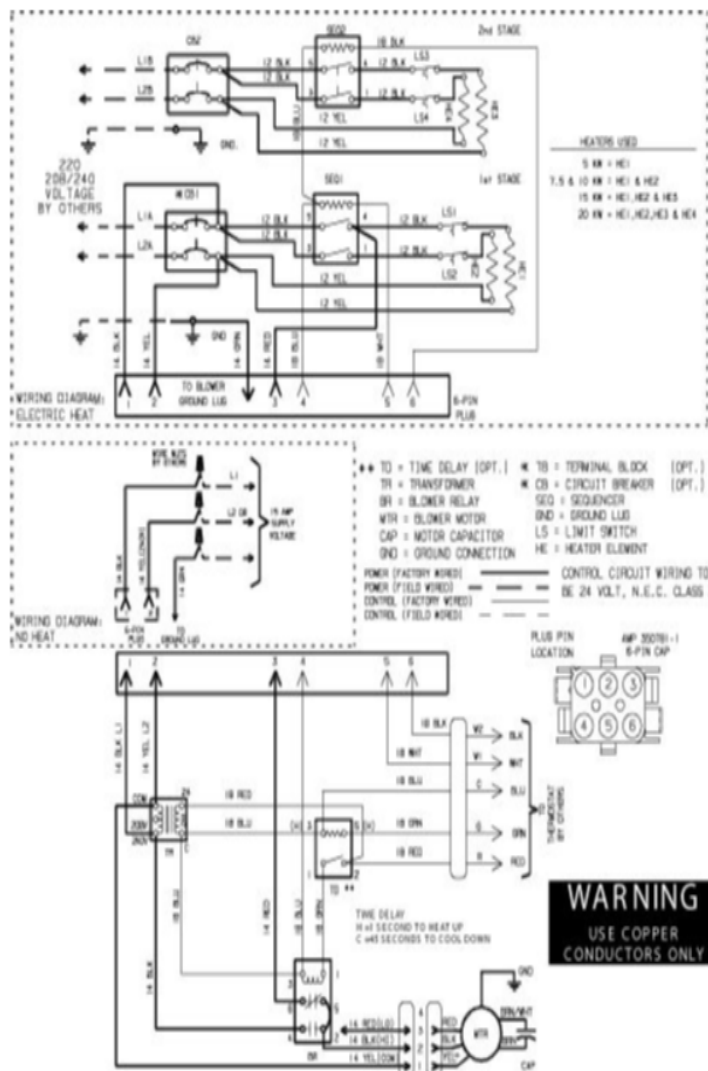

CB26 / CBX26 SERIES

Revision Number - 1

BLOWER PARTS

Callout	Name	Quantity	Description
	RAIL,BLOWER RAH II Cat #: 42W48 Model/Part #: 65912400	2	RAIL, BLOWER
20	HOUSING-BLOWER L/RAILS Cat #: 13W01 Model/Part #: 65915900	1	BLOWER HSG W/WHEEL 12/X 9
21	WHEEL-BLOWER Cat #: 40F86 Model/Part #: LB-29333BBM	1	1/2" BORE, 12" X 9" nom.
22	MOTOR-BLOWER Cat #: 12W71 Model/Part #: 65915600	1	1/2 HP, 240/60/1 (2 SPD) BEFORE 6/1/2007
22	MOTOR-BLOWER Cat #: 41W54 Model/Part #: 65915601	1	1/2 HP, 240/60/1 (3 SPD) AFTER 6/1/2007
23	MOUNT-BAND Cat #: 13W16 Model/Part #: 65936700	1	BAND-MOTOR MTG
24	MOUNT-ARM Cat #: 13W15 Model/Part #: 65066100A-02	4	ARM-MOTOR MTG
25	CAPACITOR-BLR MTR Cat #: 53H13 Model/Part #: 53H1301PR	1	20MFD, 370VAC (3 SPEED MOTOR)
25	CAPACITOR-BLR MTR Cat #: 53H14 Model/Part #: 53H1401PR	1	25MFD,370VAC (2 SPD MOTOR)

CABINET PARTS

Callout	Name	Quantity	Description
	FILTER-AIR 18" X 25" X 1" Cat #: Model/Part #:	1	
	KIT-HARDWARE Cat #: 97M37 Model/Part #: LB-110418A	1	PKG OF 10 FOR FILTER DOOR
1	CAP-CABINET Cat #: 13W49 Model/Part #: 659239-07	1	CAP-CABINET

Callout	Name	Quantity	Description
2	PANEL-ACCESS Cat #: 96W71 Model/Part #: 659091-07	1	PANEL-ASSY-BLOWER
3	PANEL-ACCESS Cat #: 12W88 Model/Part #: 659093-07	1	PANEL-ASSY-ACCESS
4	PANEL Cat #: 12W91 Model/Part #: 659095-07	1	PATCH PLATE
5	PANEL-ACCESS Cat #: 12W93 Model/Part #: 659056-04	1	PANEL-FILTER COVER

CONTROL PANEL PARTS

Callout	Name	Quantity	Description
	104798-01 Harness-Wire (Complete Unit) Cat #: 74W17 Model/Part #: 74W17	1	65689900 Harness-Wire (Complete Unit)
14	TRANSFORMER Cat #: 38M45 Model/Part #: 38M4501	1	208/240V PRI, 24V SEC, 40VA
15	RELAY-BLOWER Cat #: 13W13 Model/Part #: 99018600	1	RELAY
16	RELAY-TIME DELAY Cat #: 19W66 Model/Part #: 76700452	1	1 SEC ON, 45 SEC OFF (AFTER 1/1/2006)
16	RELAY-TIME DELAY Cat #: 13W12 Model/Part #: 99018100	1	30 SEC ON, 30 SEC OFF (BEFORE 1/1/2006)