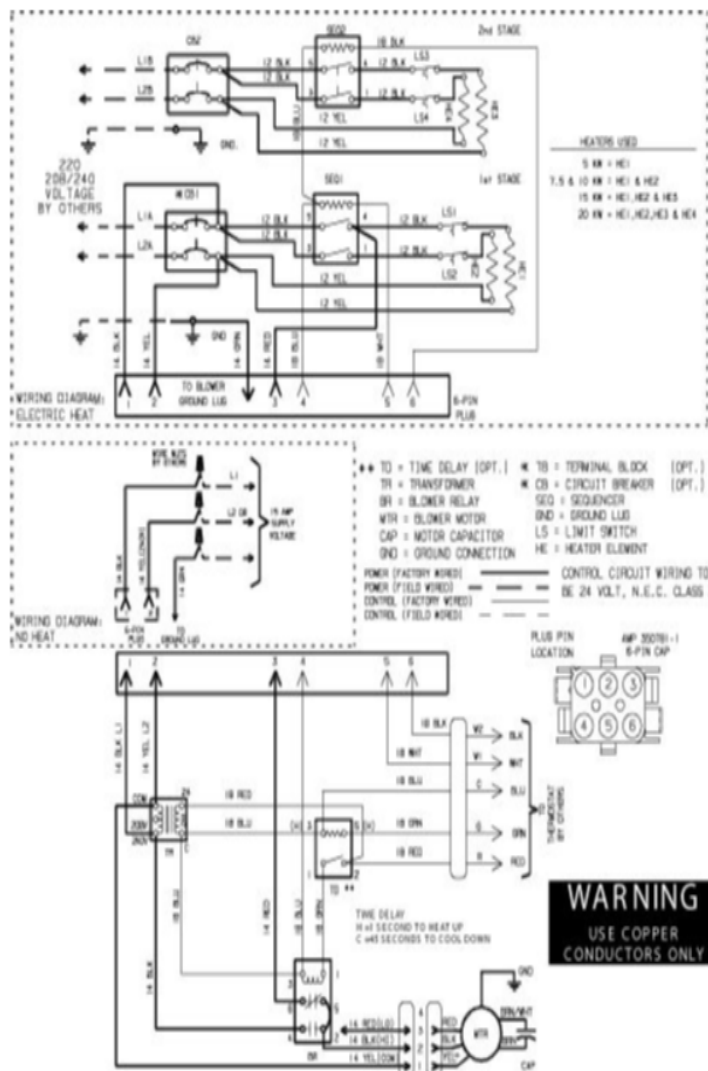

CB26 / CBX26 SERIES

Revision Number - 1

BLOWER PARTS

Callout	Name	Quantity	Description
	RAIL,BLOWER RAH II Cat #: 42W48 Model/Part #: 65912400	2	RAIL, BLOWER
20	HOUSING-BLOWER L/RAILS Cat #: 13W00 Model/Part #: 65915800	1	BLWR HSING ASSY, 12 X 8R IN W/11X8 WHEEL
21	WHEEL-BLOWER Cat #: 16W84 Model/Part #: LB-29333BDD	1	1/2" BORE,11" X 8"
22	MOTOR-BLOWER Cat #: 41W52 Model/Part #: 65915301	1	1/3 HP, 240/60/1 (3 SPD) AFTER 6/1/2007
22	MOTOR-BLOWER Cat #: 12W69 Model/Part #: 65915400	1	1/3 HP, 240/60/1 (2 SPD) BEFORE 6/1/2007
23	MOUNT-BAND Cat #: 13W16 Model/Part #: 65936700	1	BAND-MOTOR MTG
24	MOUNT-ARM Cat #: 13W15 Model/Part #: 65066100A-02	4	ARM-MOTOR MTG
25	CAPACITOR Cat #: 53H06 Model/Part #: 53H0601PR	1	15MFD, 370VAC

CABINET PARTS

Callout	Name	Quantity	Description
	FILTER-AIR 18" X 25" X 1" Cat #: Model/Part #:	1	
	KIT-HARDWARE Cat #: 97M37 Model/Part #: LB-110418A	1	PKG OF 10 FOR FILTER DOOR
1	CAP-CABINET Cat #: 13W49 Model/Part #: 659239-07	1	CAP-CABINET
2	PANEL-ACCESS Cat #: 96W71 Model/Part #: 659091-07	1	PANEL-ASSY- BLOWER

Callout	Name	Quantity	Description
3	PANEL-ACCESS Cat #: 97W98 Model/Part #: 659119-07	1	PANEL-ASSY-ACCESS
4	PANEL Cat #: 12W91 Model/Part #: 659095-07	1	PANEL ASSY - CONNECTION
5	PANEL-ACCESS Cat #: 12W93 Model/Part #: 659056-04	1	PANEL-FILTER COVER

CONTROL PANEL PARTS

Callout	Name	Quantity	Description
	104798-01 Harness-Wire (Complete Unit) Cat #: 74W17 Model/Part #: 74W17	1	65689900 Harness-Wire (Complete Unit)
14	TRANSFORMER Cat #: 38M45 Model/Part #: 38M4501	1	208/240V PRI, 24V SEC,40VA
15	RELAY-BLOWER Cat #: 13W13 Model/Part #: 99018600	1	RELAY
16	RELAY-TIME DELAY Cat #: 19W66 Model/Part #: 76700452	1	1 SEC ON, 45 SEC OFF (AFTER 1/1/2006)
16	RELAY-TIME DELAY Cat #: 13W12 Model/Part #: 99018100	1	30 SEC ON, 30 SEC OFF (BEFORE 1/1/2006)