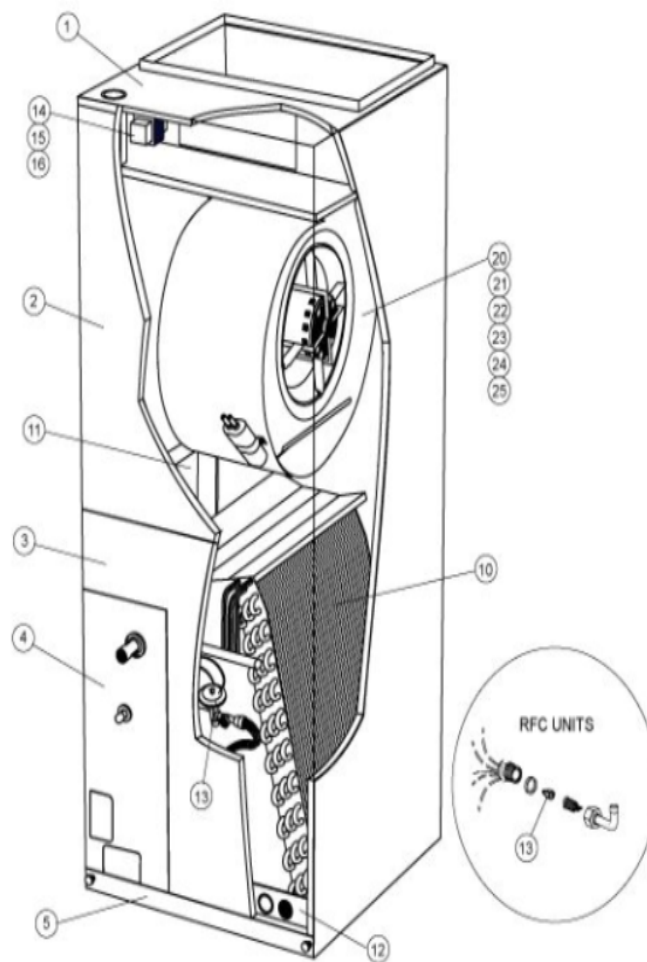

CB26 / CBX26 SERIES

Revision Number - 1

BLOWER PARTS

Callout	Name	Quantity	Description
	RAIL,BLOWER RAH II Cat #: 42W48 Model/Part #: 65912400	2	RAIL, BLOWER
20	HOUSING-BLOWER L/RAILS Cat #: 13W00 Model/Part #: 65915800	1	BLWR HSING ASSY, 12 X 8R IN W/11X8 WHEEL
21	WHEEL-BLOWER Cat #: 16W84 Model/Part #: LB-29333BDD	1	1/2" BORE,11" X 8"
22	MOTOR-BLOWER Cat #: 41W52 Model/Part #: 65915301	1	1/3 HP, 240/60/1 (3 SPD) AFTER 6/1/2007
22	MOTOR-BLOWER Cat #: 12W69 Model/Part #: 65915400	1	1/3 HP, 240/60/1 (2 SPD) BEFORE 6/1/2007
23	MOUNT-BAND Cat #: 13W16 Model/Part #: 65936700	1	BAND-MOTOR MTG
24	MOUNT-ARM Cat #: 13W15 Model/Part #: 65066100A-02	4	ARM-MOTOR MTG
25	CAPACITOR Cat #: 53H06 Model/Part #: 53H0601PR	1	15MFD, 370VAC

CABINET PARTS

Callout	Name	Quantity	Description
	FILTER-AIR 18" X 25" X 1" Cat #: Model/Part #:	1	
	KIT-HARDWARE Cat #: 97M37 Model/Part #: LB-110418A	1	PKG OF 10 FOR FILTER DOOR
1	CAP-CABINET Cat #: 13W49 Model/Part #: 659239-07	1	CAP-CABINET
2	PANEL-ACCESS Cat #: 96W71 Model/Part #: 659091-07	1	PANEL-ASSY- BLOWER

Callout	Name	Quantity	Description
3	PANEL-ACCESS Cat #: 97W98 Model/Part #: 659119-07	1	PANEL-ASSY-ACCESS
4	PANEL Cat #: 12W91 Model/Part #: 659095-07	1	PANEL ASSY - CONNECTION
5	PANEL-ACCESS Cat #: 12W93 Model/Part #: 659056-04	1	PANEL-FILTER COVER

CONTROL PANEL PARTS

Callout	Name	Quantity	Description
	104798-01 Harness-Wire (Complete Unit) Cat #: 74W17 Model/Part #: 74W17	1	65689900 Harness-Wire (Complete Unit)
14	TRANSFORMER Cat #: 38M45 Model/Part #: 38M4501	1	208/240V PRI, 24V SEC,40VA
15	RELAY-BLOWER Cat #: 13W13 Model/Part #: 99018600	1	RELAY
16	RELAY-TIME DELAY Cat #: 19W66 Model/Part #: 76700452	1	1 SEC ON, 45 SEC OFF (AFTER 1/1/2006)
16	RELAY-TIME DELAY Cat #: 13W12 Model/Part #: 99018100	1	30 SEC ON, 30 SEC OFF (BEFORE 1/1/2006)