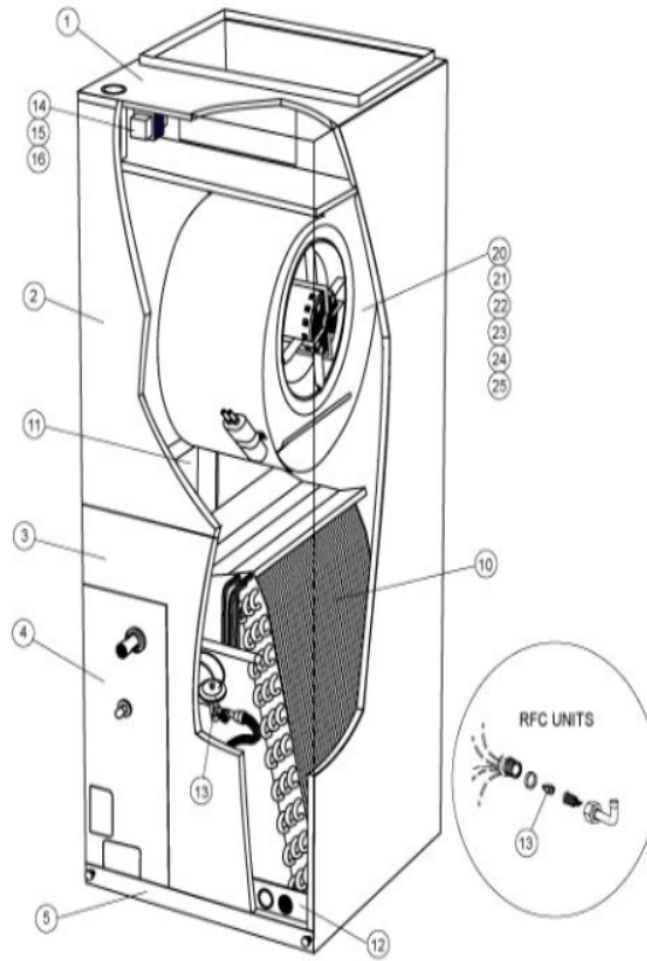

CB26 / CBX26 SERIES

Revision Number - 1

BLOWER PARTS

Callout	Name	Quantity	Description
	RAIL,BLOWER RAH II Cat #: 42W48 Model/Part #: 65912400	2	RAIL, BLOWER
20	HOUSING-BLOWER L/RAILS Cat #: 13W00 Model/Part #: 65915800	1	BLWR HSING ASSY, 12 X 8R IN W/11X8 WHEEL
21	WHEEL-BLOWER Cat #: 16W84 Model/Part #: LB-29333BDD	1	1/2" BORE,11" X 8"
22	MOTOR-BLOWER Cat #: 41W52 Model/Part #: 65915301	1	1/3 HP, 240/60/1 (3 SPD) AFTER 6/1/2007
22	MOTOR-BLOWER Cat #: 12W69 Model/Part #: 65915400	1	1/3 HP, 240/60/1 (2 SPD) BEFORE 6/1/2007
23	MOUNT-BAND Cat #: 13W16 Model/Part #: 65936700	1	BAND-MOTOR MTG
24	MOUNT-ARM Cat #: 13W15 Model/Part #: 65066100A-02	4	ARM-MOTOR MTG
25	CAPACITOR Cat #: 53H06 Model/Part #: 53H0601PR	1	15MFD, 370VAC

CABINET PARTS

Callout	Name	Quantity	Description
	FILTER-AIR 18" X 25" X 1" Cat #: Model/Part #:	1	
	KIT-HARDWARE Cat #: 97M37 Model/Part #: LB-110418A	1	PKG OF 10 FOR FILTER DOOR
1	CAP-CABINET Cat #: 13W49 Model/Part #: 659239-07	1	CAP-CABINET
2	PANEL-ACCESS Cat #: 96W71 Model/Part #: 659091-07	1	PANEL-ASSY- BLOWER

Callout	Name	Quantity	Description
3	PANEL-ACCESS Cat #: 97W98 Model/Part #: 659119-07	1	PANEL-ASSY-ACCESS
4	PANEL Cat #: 12W91 Model/Part #: 659095-07	1	PANEL ASSY - CONNECTION
5	PANEL-ACCESS Cat #: 12W93 Model/Part #: 659056-04	1	PANEL-FILTER COVER

CONTROL PANEL PARTS

Callout	Name	Quantity	Description
	104798-01 Harness-Wire (Complete Unit) Cat #: 74W17 Model/Part #: 74W17	1	65689900 Harness-Wire (Complete Unit)
14	TRANSFORMER Cat #: 38M45 Model/Part #: 38M4501	1	208/240V PRI, 24V SEC,40VA
15	RELAY-BLOWER Cat #: 13W13 Model/Part #: 99018600	1	RELAY
16	RELAY-TIME DELAY Cat #: 19W66 Model/Part #: 76700452	1	1 SEC ON, 45 SEC OFF (AFTER 1/1/2006)
16	RELAY-TIME DELAY Cat #: 13W12 Model/Part #: 99018100	1	30 SEC ON, 30 SEC OFF (BEFORE 1/1/2006)