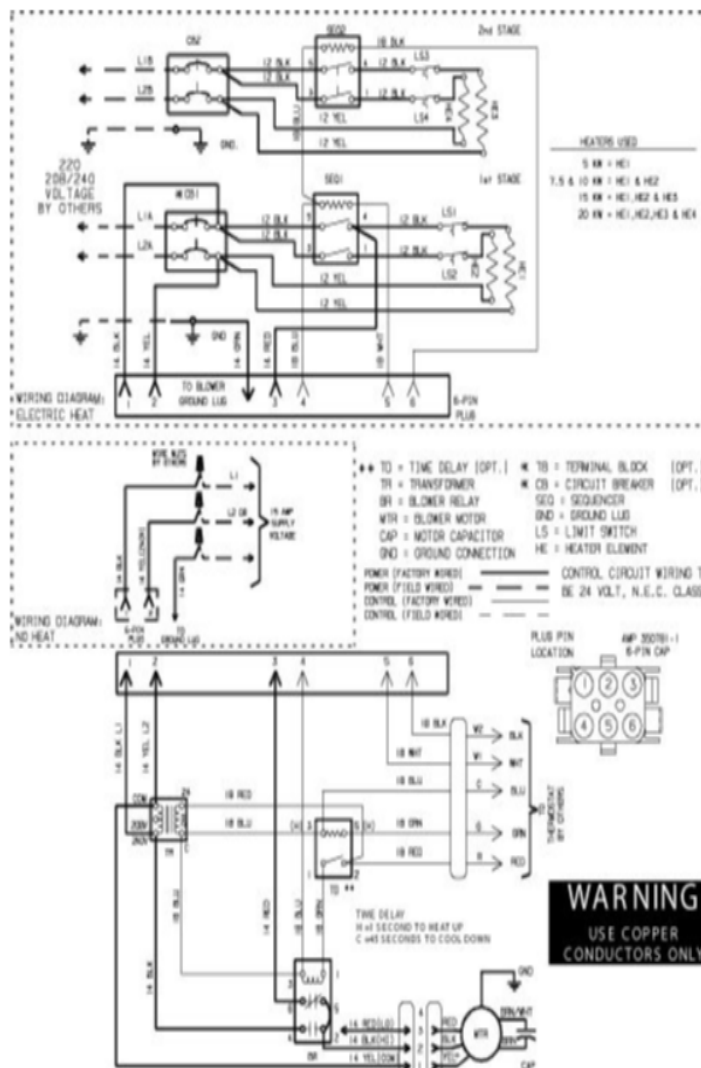

### CB26 / CBX26 SERIES

Revision Number - 1

## BLOWER PARTS

Callout	Name	Quantity	Description
	RAIL,BLOWER RAH II Cat #: 42W48 Model/Part #: 65912400	2	RAIL, BLOWER
20	HOUSING-BLOWER L/RAILS Cat #: 13W00 Model/Part #: 65915800	1	BLWR HSING ASSY, 12 X 8R IN W/11X8 WHEEL
21	WHEEL-BLOWER Cat #: 16W84 Model/Part #: LB-29333BDD	1	1/2" BORE, 11" X 8"
22	MOTOR-BLOWER Cat #: 41W52 Model/Part #: 65915301	1	1/3 HP, 240/60/1 (3 SPD) AFTER 6/1/2007
22	MOTOR-BLOWER Cat #: 12W69 Model/Part #: 65915400	1	1/3 HP, 240/60/1 (2 SPD) BEFORE 6/1/2007
23	MOUNT-BAND Cat #: 13W16 Model/Part #: 65936700	1	BAND-MOTOR MTG
24	MOUNT-ARM Cat #: 13W15 Model/Part #: 65066100A-02	4	ARM-MOTOR MTG
25	CAPACITOR Cat #: 53H06 Model/Part #: 53H0601PR	1	15MFD, 370VAC

## CABINET PARTS

Callout	Name	Quantity	Description
	DISTRIBUTOR ASSY (FOOTNOTE 1) Cat #: Model/Part #:	1	
	KIT-HARDWARE Cat #: 97M37 Model/Part #: LB-110418A	1	PKG OF 10 FOR FILTER DOOR
1	CAP-CABINET Cat #: 13W49 Model/Part #: 659239-07	1	CAP-CABINET
2	PANEL-ACCESS Cat #: 96W71 Model/Part #: 659091-07	1	BLOWER

## CONTROL PANEL PARTS

Callout	Name	Quantity	Description
	104798-01 Harness-Wire (Complete Unit) Cat #: 74W17 Model/Part #: 74W17	1	65689900 Harness- Wire (Complete Unit)
14	TRANSFORMER Cat #: 38M45 Model/Part #: 38M4501	1	208/240V PRI,24V SEC,40VA
15	RELAY-BLOWER Cat #: 13W13 Model/Part #: 99018600	1	RELAY
16	RELAY-TIME DELAY Cat #: 19W66 Model/Part #: 76700452	1	1 SEC ON, 45 SEC OFF (AFTER 1/1/2006)
16	RELAY-TIME DELAY Cat #: 13W12 Model/Part #: 99018100	1	30 SEC ON, 30 SEC OFF (BEFORE 1/1/2006)