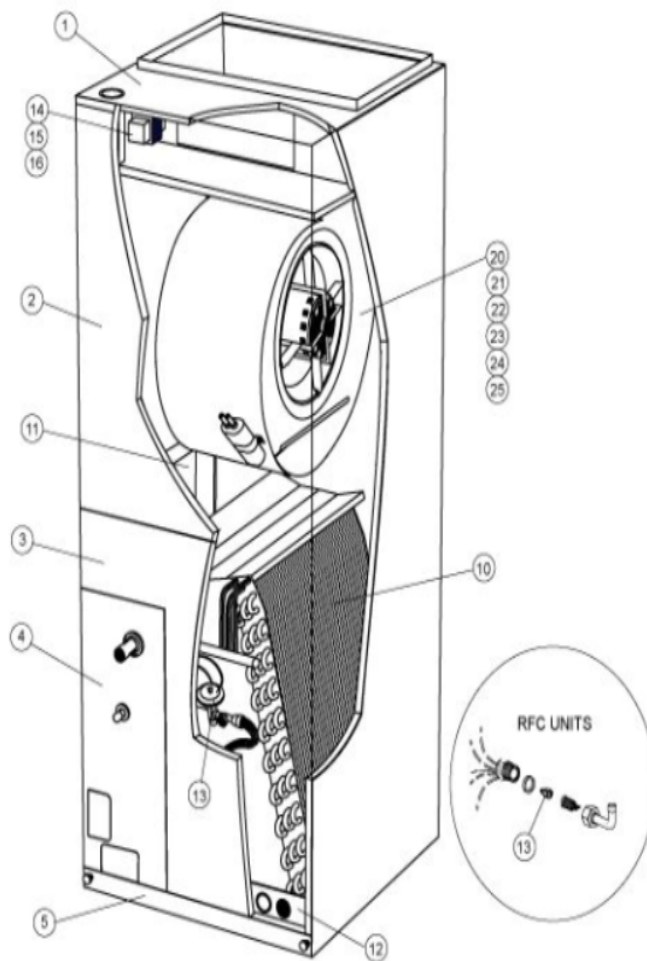

### CB26 / CBX26 SERIES

Revision Number - 1

## BLOWER PARTS

Callout	Name	Quantity	Description
	RAIL,BLOWER RAH II Cat #: 42W48 Model/Part #: 65912400	2	RAIL, BLOWER
20	HOUSING-BLOWER L/RAILS Cat #: 13W00 Model/Part #: 65915800	1	BLWR HSING ASSY, 12 X 8R IN W/11X8 WHEEL
21	WHEEL-BLOWER Cat #: 16W84 Model/Part #: LB-29333BDD	1	1/2" BORE, 11" X 8"
22	MOTOR-BLOWER Cat #: 41W52 Model/Part #: 65915301	1	1/3 HP, 240/60/1 (3 SPD) AFTER 6/1/2007
22	MOTOR-BLOWER Cat #: 12W69 Model/Part #: 65915400	1	1/3 HP, 240/60/1 (2 SPD) BEFORE 6/1/2007
23	MOUNT-BAND Cat #: 13W16 Model/Part #: 65936700	1	BAND-MOTOR MTG
24	MOUNT-ARM Cat #: 13W15 Model/Part #: 65066100A-02	4	ARM-MOTOR MTG
25	CAPACITOR Cat #: 53H06 Model/Part #: 53H0601PR	1	15MFD, 370VAC

## CABINET PARTS

Callout	Name	Quantity	Description
	DISTRIBUTOR ASSY (FOOTNOTE 1) Cat #: Model/Part #:	1	
	KIT-HARDWARE Cat #: 97M37 Model/Part #: LB-110418A	1	PKG OF 10 FOR FILTER DOOR
1	CAP-CABINET Cat #: 13W49 Model/Part #: 659239-07	1	CAP-CABINET
2	PANEL-ACCESS Cat #: 96W71 Model/Part #: 659091-07	1	BLOWER

## CONTROL PANEL PARTS

Callout	Name	Quantity	Description
	104798-01 Harness-Wire (Complete Unit) Cat #: 74W17 Model/Part #: 74W17	1	65689900 Harness- Wire (Complete Unit)
14	TRANSFORMER Cat #: 38M45 Model/Part #: 38M4501	1	208/240V PRI,24V SEC,40VA
15	RELAY-BLOWER Cat #: 13W13 Model/Part #: 99018600	1	RELAY
16	RELAY-TIME DELAY Cat #: 19W66 Model/Part #: 76700452	1	1 SEC ON, 45 SEC OFF (AFTER 1/1/2006)
16	RELAY-TIME DELAY Cat #: 13W12 Model/Part #: 99018100	1	30 SEC ON, 30 SEC OFF (BEFORE 1/1/2006)