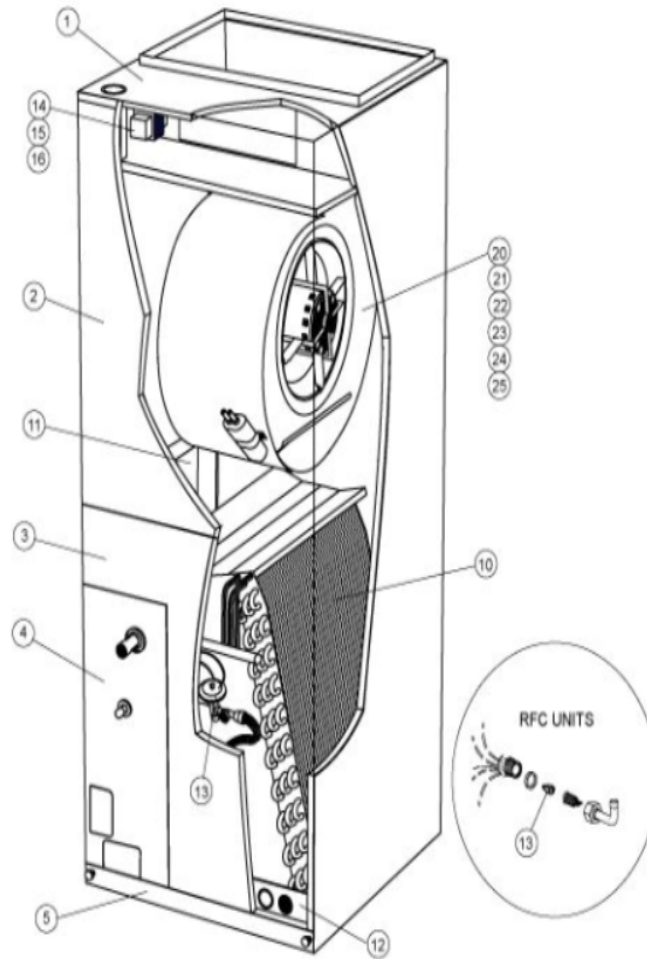

CB26 / CBX26 SERIES

Revision Number - 1

BLOWER PARTS

Callout	Name	Quantity	Description
	RAIL,BLOWER RAH II Cat #: 42W48 Model/Part #: 65912400	2	RAIL, BLOWER
20	HOUSING-BLOWER L/RAILS Cat #: 13W00 Model/Part #: 65915800	1	BLWR HSING ASSY, 12 X 8R IN W/11X8 WHEEL
21	WHEEL-BLOWER Cat #: 16W84 Model/Part #: LB-29333BDD	1	1/2" BORE, 11" X 8"
22	MOTOR-BLOWER Cat #: 12W68 Model/Part #: 65915300	1	1/3 HP, 240/60/1 (2 SPD) BEFORE 6/1/2007
22	MOTOR-BLOWER Cat #: 41W52 Model/Part #: 65915301	1	1/3 HP, 240/60/1 (3 SPD) AFTER 6/1/2007
23	MOUNT-BAND Cat #: 13W16 Model/Part #: 65936700	1	BAND-MOTOR MTG
24	MOUNT-ARM Cat #: 13W15 Model/Part #: 65066100A-02	4	ARM-MOTOR MTG
25	CAPACITOR Cat #: 53H06 Model/Part #: 53H0601PR	1	15MFD, 370VAC

CABINET PARTS

Callout	Name	Quantity	Description
	FILTER-AIR 18" X 20" X 1" Cat #: Model/Part #:	1	
	KIT-HARDWARE Cat #: 97M37 Model/Part #: LB-110418A	1	PKG OF 10 FOR FILTER DOOR
1	CAP-CABINET Cat #: 13W48 Model/Part #: 659065-07	1	CAP-CABINET
2	PANEL-ACCESS Cat #: 96W71 Model/Part #: 659091-07	1	PANEL-ASSY- BLOWER

Callout	Name	Quantity	Description
3	PANEL-ACCESS Cat #: 12W86 Model/Part #: 659052-07	1	COIL
4	PANEL Cat #: 12W90 Model/Part #: 659058-07	1	PATCH PLATE
5	PANEL-ACCESS Cat #: 12W93 Model/Part #: 659056-04	1	FILTER

CONTROL PANEL PARTS

Callout	Name	Quantity	Description
	104798-01 Harness-Wire (Complete Unit) Cat #: 74W17 Model/Part #: 74W17	1	65689900 Harness-Wire (Complete Unit)
14	TRANSFORMER Cat #: 38M45 Model/Part #: 38M4501	1	208/240V PRI,24V SEC,40VA
15	RELAY-BLOWER Cat #: 13W13 Model/Part #: 99018600	1	RELAY
16	RELAY-TIME DELAY Cat #: 19W66 Model/Part #: 76700452	1	1 SEC ON, 45 SEC OFF (AFTER 1/1/2006)
16	RELAY-TIME DELAY Cat #: 13W12 Model/Part #: 99018100	1	30 SEC ON, 30 SEC OFF (BEFORE 1/1/2006)