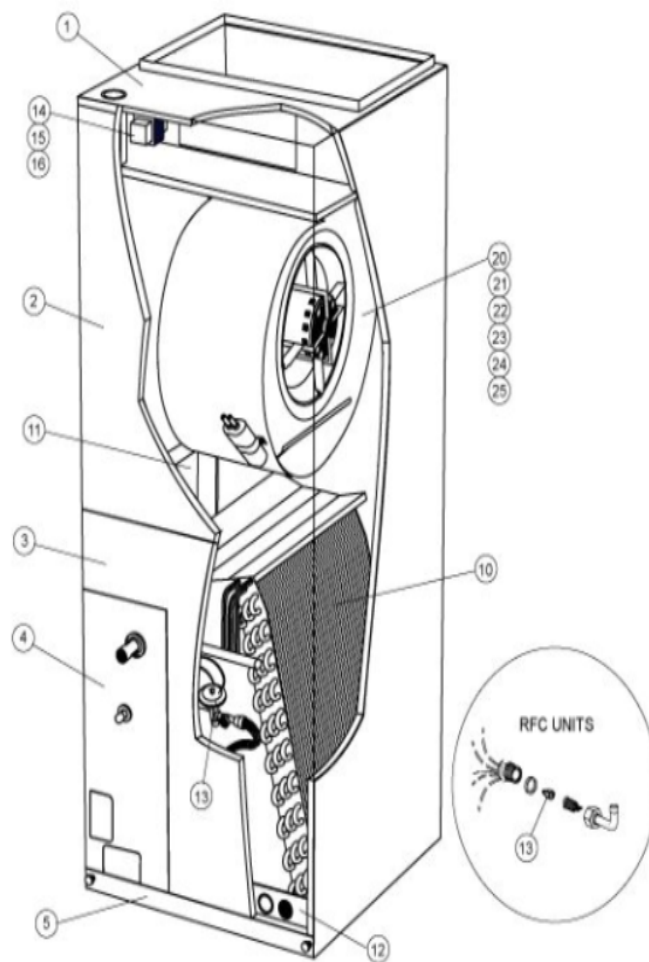

### CB26 / CBX26 SERIES

Revision Number - 1

## BLOWER PARTS

Callout	Name	Quantity	Description
	RAIL,BLOWER RAH II Cat #: 42W48 Model/Part #: 65912400	2	RAIL, BLOWER
20	HOUSING-BLOWER L/RAILS Cat #: 13W00 Model/Part #: 65915800	1	BLWR HSING ASSY, 12 X 8R IN W/11X8 WHEEL
21	WHEEL-BLOWER Cat #: 16W84 Model/Part #: LB-29333BDD	1	1/2" BORE, 11" X 8"
22	MOTOR-BLOWER Cat #: 12W68 Model/Part #: 65915300	1	1/3 HP, 240/60/1 (2 SPD) BEFORE 6/1/2007
22	MOTOR-BLOWER Cat #: 41W52 Model/Part #: 65915301	1	1/3 HP, 240/60/1 (3 SPD) AFTER 6/1/2007
23	MOUNT-BAND Cat #: 13W16 Model/Part #: 65936700	1	BAND-MOTOR MTG
24	MOUNT-ARM Cat #: 13W15 Model/Part #: 65066100A-02	4	ARM-MOTOR MTG
25	CAPACITOR Cat #: 53H06 Model/Part #: 53H0601PR	1	15MFD, 370VAC

## CABINET PARTS

Callout	Name	Quantity	Description
	FILTER-AIR 18" X 20" X 1" Cat #: Model/Part #:	1	
	KIT-HARDWARE Cat #: 97M37 Model/Part #: LB-110418A	1	PKG OF 10 FOR FILTER DOOR
1	CAP-CABINET Cat #: 13W48 Model/Part #: 659065-07	1	CAP-CABINET
2	PANEL-ACCESS Cat #: 96W71 Model/Part #: 659091-07	1	PANEL-ASSY- BLOWER

## CONTROL PANEL PARTS

Callout	Name	Quantity	Description
	104798-01 Harness-Wire (Complete Unit) Cat #: 74W17 Model/Part #: 74W17	1	65689900 Harness-Wire (Complete Unit)
14	TRANSFORMER Cat #: 38M45 Model/Part #: 38M4501	1	208/240V PRI,24V SEC,40VA
15	RELAY-BLOWER Cat #: 13W13 Model/Part #: 99018600	1	RELAY
16	RELAY-TIME DELAY Cat #: 19W66 Model/Part #: 76700452	1	1 SEC ON, 45 SEC OFF (AFTER 1/1/2006)
16	RELAY-TIME DELAY Cat #: 13W12 Model/Part #: 99018100	1	30 SEC ON, 30 SEC OFF (BEFORE 1/1/2006)