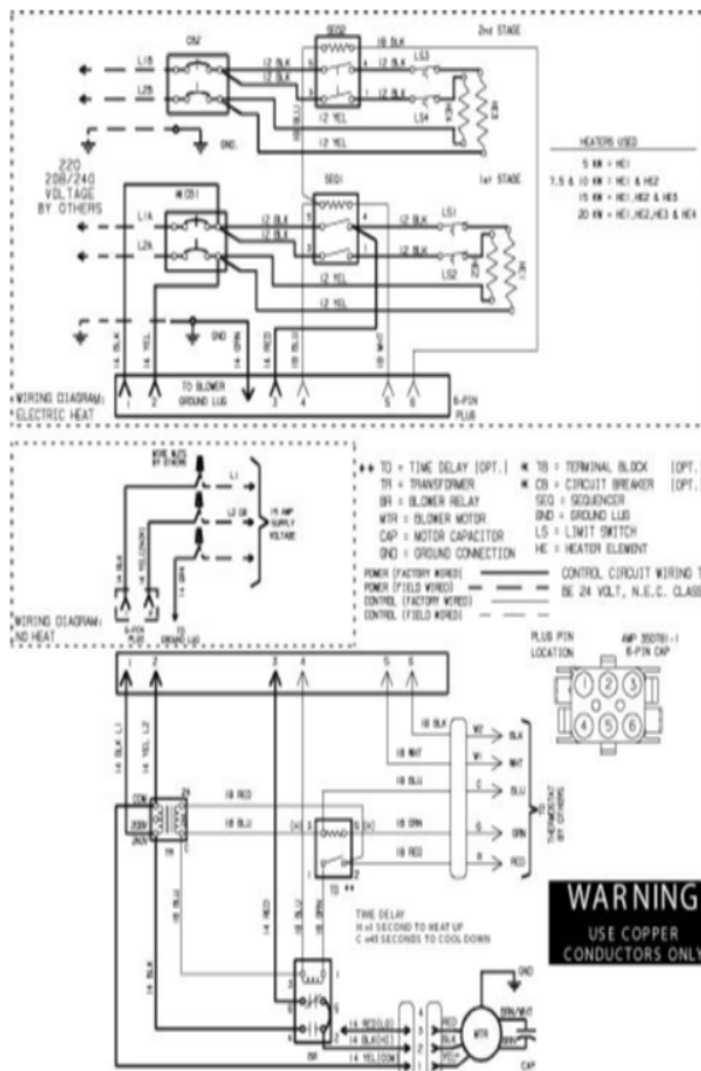

### CB26 / CBX26 SERIES

Revision Number - 1

## BLOWER PARTS

Callout	Name	Quantity	Description
	RAIL,BLOWER RAH II Cat #: 42W48 Model/Part #: 65912400	2	RAIL, BLOWER
20	HOUSING-BLOWER L/RAILS Cat #: 13W00 Model/Part #: 65915800	1	BLWR HSING ASSY, 12 X 8R IN W/11X8 WHEEL
21	WHEEL-BLOWER Cat #: 16W84 Model/Part #: LB-29333BDD	1	1/2" BORE, 11" X 8"
22	MOTOR-BLOWER Cat #: 12W68 Model/Part #: 65915300	1	1/3 HP, 240/60/1 (2 SPD) BEFORE 6/1/2007
22	MOTOR-BLOWER Cat #: 41W52 Model/Part #: 65915301	1	1/3 HP, 240/60/1 (3 SPD) AFTER 6/1/2007
23	MOUNT-BAND Cat #: 13W16 Model/Part #: 65936700	1	BAND-MOTOR MTG
24	MOUNT-ARM Cat #: 13W15 Model/Part #: 65066100A-02	4	ARM-MOTOR MTG
25	CAPACITOR Cat #: 53H06 Model/Part #: 53H0601PR	1	15MFD, 370VAC

## CABINET PARTS

Callout	Name	Quantity	Description
	FILTER-AIR 18" X 20" X 1" Cat #: Model/Part #:	1	
	KIT-HARDWARE Cat #: 97M37 Model/Part #: LB-110418A	1	PKG OF 10 FOR FILTER DOOR
1	CAP-CABINET Cat #: 13W48 Model/Part #: 659065-07	1	CAP-CABINET
2	PANEL-ACCESS Cat #: 96W71 Model/Part #: 659091-07	1	PANEL-ASSY- BLOWER

## CONTROL PANEL PARTS

Callout	Name	Quantity	Description
	104798-01 Harness-Wire (Complete Unit) Cat #: 74W17 Model/Part #: 74W17	1	65689900 Harness-Wire (Complete Unit)
14	TRANSFORMER Cat #: 38M45 Model/Part #: 38M4501	1	208/240V PRI,24V SEC,40VA
15	RELAY-BLOWER Cat #: 13W13 Model/Part #: 99018600	1	RELAY
16	RELAY-TIME DELAY Cat #: 19W66 Model/Part #: 76700452	1	1 SEC ON, 45 SEC OFF (AFTER 1/1/2006)
16	RELAY-TIME DELAY Cat #: 13W12 Model/Part #: 99018100	1	30 SEC ON, 30 SEC OFF (BEFORE 1/1/2006)