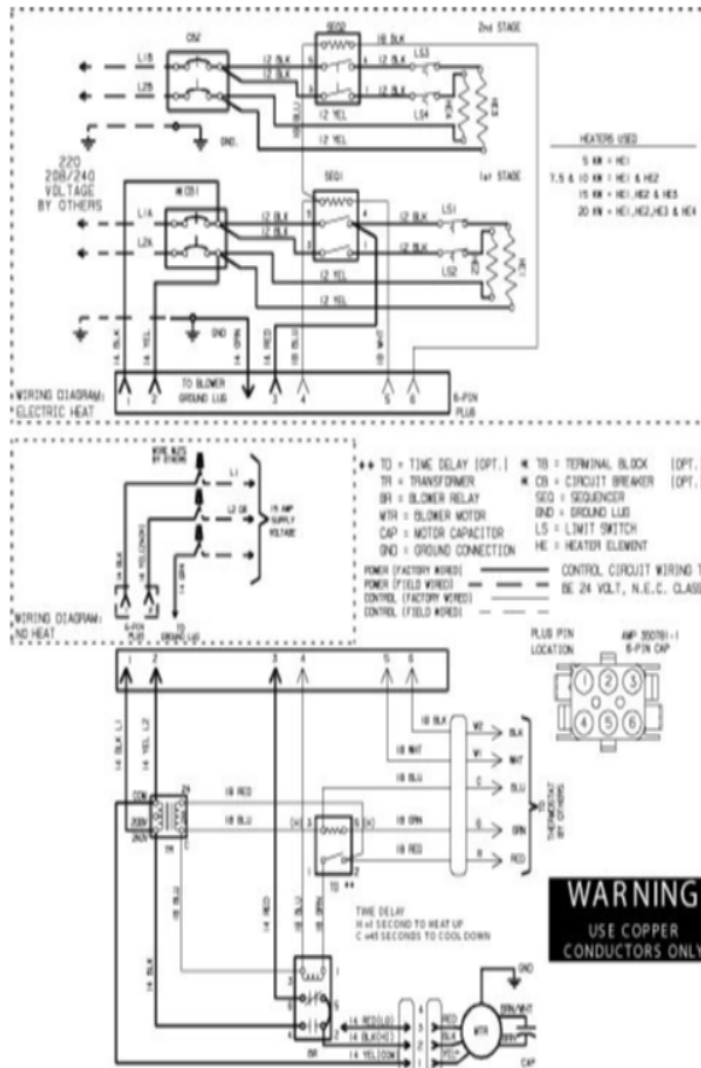

CB26 / CBX26 SERIES

Revision Number - 1

BLOWER PARTS

Callout	Name	Quantity	Description
	RAIL,BLOWER RAH II Cat #: 42W48 Model/Part #: 65912400	2	RAIL, BLOWER
20	HOUSING-BLOWER L/RAILS Cat #: 13W00 Model/Part #: 65915800	1	BLWR HSING ASSY, 12 X 8R IN W/11X8 WHEEL
21	WHEEL-BLOWER Cat #: 16W84 Model/Part #: LB-29333BDD	1	1/2" BORE,11" X 8"
22	MOTOR-BLOWER Cat #: 12W68 Model/Part #: 65915300	1	1/3 HP, 240/60/1 (2 SPD) BEFORE 6/1/2007
22	MOTOR-BLOWER Cat #: 41W52 Model/Part #: 65915301	1	1/3 HP, 240/60/1 (3 SPD) AFTER 6/1/2007
23	MOUNT-BAND Cat #: 13W16 Model/Part #: 65936700	1	BAND-MOTOR MTG
24	MOUNT-ARM Cat #: 13W15 Model/Part #: 65066100A-02	4	ARM-MOTOR MTG
25	CAPACITOR Cat #: 53H06 Model/Part #: 53H0601PR	1	15MFD, 370VAC

CABINET PARTS

Callout	Name	Quantity	Description
	FILTER-AIR 18" X 20" X 1" Cat #: Model/Part #:	1	
	KIT-HARDWARE Cat #: 97M37 Model/Part #: LB-110418A	1	PKG OF 10 FOR FILTER DOOR
1	CAP-CABINET Cat #: 13W48 Model/Part #: 659065-07	1	CAP-CABINET
2	PANEL-ACCESS Cat #: 96W71 Model/Part #: 659091-07	1	PANEL-ASSY- BLOWER

Callout	Name	Quantity	Description
3	PANEL-ACCESS Cat #: 12W86 Model/Part #: 659052-07	1	COIL
4	PANEL Cat #: 12W90 Model/Part #: 659058-07	1	PATCH PLATE
5	PANEL-ACCESS Cat #: 12W93 Model/Part #: 659056-04	1	FILTER

CONTROL PANEL PARTS

Callout	Name	Quantity	Description
	104798-01 Harness-Wire (Complete Unit) Cat #: 74W17 Model/Part #: 74W17	1	65689900 Harness-Wire (Complete Unit)
14	TRANSFORMER Cat #: 38M45 Model/Part #: 38M4501	1	208/240V PRI,24V SEC,40VA
15	RELAY-BLOWER Cat #: 13W13 Model/Part #: 99018600	1	RELAY
16	RELAY-TIME DELAY Cat #: 19W66 Model/Part #: 76700452	1	1 SEC ON, 45 SEC OFF(AFTER 1/1/2006)
16	RELAY-TIME DELAY Cat #: 13W12 Model/Part #: 99018100	1	30 SEC ON, 30 SEC OFF (BEFORE 1/1/2006)