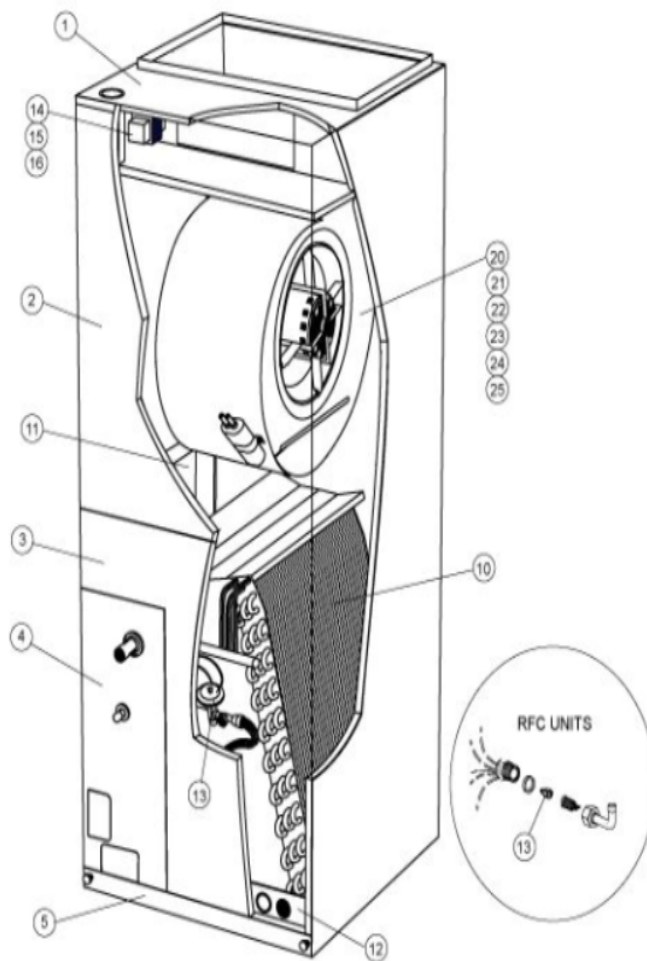

CB26 / CBX26 SERIES

Revision Number - 1

BLOWER PARTS

Callout	Name	Quantity	Description
	RAIL,BLOWER RAH II Cat #: 42W48 Model/Part #: 65912400	2	RAIL, BLOWER
20	HOUSING-BLOWER L/RAILS Cat #: 13W00 Model/Part #: 65915800	1	BLWR HSING ASSY, 12 X 8R IN W/11X8 WHEEL
21	WHEEL-BLOWER Cat #: 16W84 Model/Part #: LB-29333BDD	1	1/2" BORE,11" X 8"
22	MOTOR-BLOWER Cat #: 12W68 Model/Part #: 65915300	1	1/3 HP, 240/60/1 (2 SPD) BEFORE 6/1/2007
22	MOTOR-BLOWER Cat #: 41W52 Model/Part #: 65915301	1	1/3 HP, 240/60/1 (3 SPD) AFTER 6/1/2007
23	MOUNT-BAND Cat #: 13W16 Model/Part #: 65936700	1	BAND-MOTOR MTG
24	MOUNT-ARM Cat #: 13W15 Model/Part #: 65066100A-02	4	ARM-MOTOR MTG
25	CAPACITOR Cat #: 53H06 Model/Part #: 53H0601PR	1	15MFD, 370VAC

CABINET PARTS

Callout	Name	Quantity	Description
	FILTER-AIR 18" X 20" X 1" Cat #: Model/Part #:	1	
	KIT-HARDWARE Cat #: 97M37 Model/Part #: LB-110418A	1	PKG OF 10 FOR FILTER DOOR
1	CAP-CABINET Cat #: 13W48 Model/Part #: 659065-07	1	CAP-CABINET
2	PANEL-ACCESS Cat #: 96W71 Model/Part #: 659091-07	1	PANEL-ASSY- BLOWER

Callout	Name	Quantity	Description
3	PANEL-ACCESS Cat #: 12W86 Model/Part #: 659052-07	1	COIL
4	PANEL Cat #: 12W90 Model/Part #: 659058-07	1	PATCH PLATE
5	PANEL-ACCESS Cat #: 12W93 Model/Part #: 659056-04	1	FILTER

CONTROL PANEL PARTS

Callout	Name	Quantity	Description
	104798-01 Harness-Wire (Complete Unit) Cat #: 74W17 Model/Part #: 74W17	1	65689900 Harness-Wire (Complete Unit)
14	TRANSFORMER Cat #: 38M45 Model/Part #: 38M4501	1	208/240V PRI,24V SEC,40VA
15	RELAY-BLOWER Cat #: 13W13 Model/Part #: 99018600	1	RELAY
16	RELAY-TIME DELAY Cat #: 19W66 Model/Part #: 76700452	1	1 SEC ON, 45 SEC OFF(AFTER 1/1/2006)
16	RELAY-TIME DELAY Cat #: 13W12 Model/Part #: 99018100	1	30 SEC ON, 30 SEC OFF (BEFORE 1/1/2006)