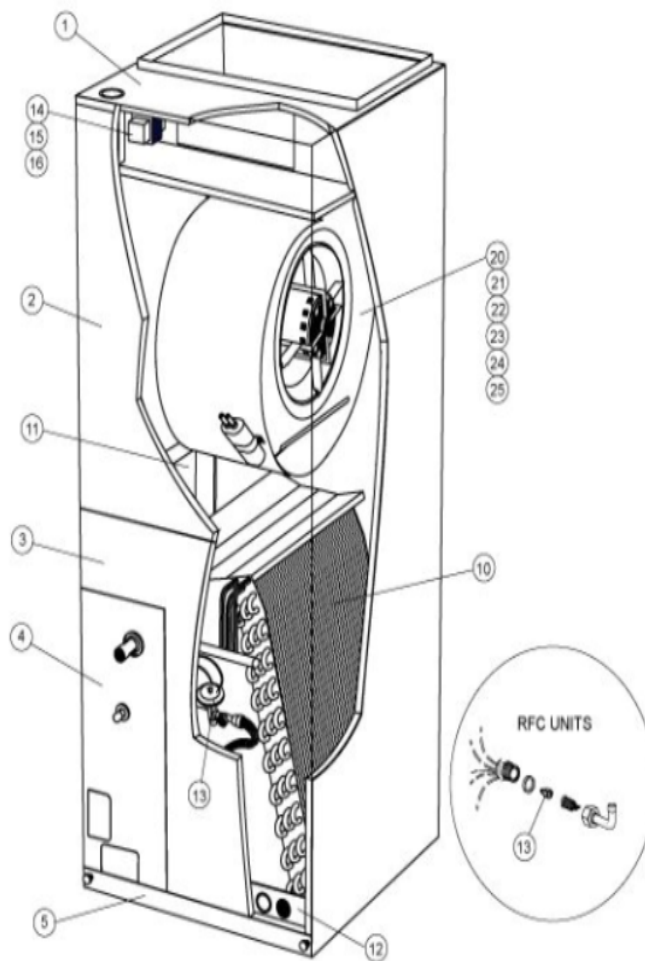

### CB26 / CBX26 SERIES

Revision Number - 1

## BLOWER PARTS

Callout	Name	Quantity	Description
	RAIL,BLOWER RAH II Cat #: 42W48 Model/Part #: 65912400	2	RAIL, BLOWER
20	HOUSING-BLOWER L/RAILS Cat #: 13W00 Model/Part #: 65915800	1	BLWR HSING ASSY, 12 X 8R IN W/11X8 WHEEL
21	WHEEL-BLOWER Cat #: 16W84 Model/Part #: LB-29333BDD	1	1/2" BORE,11" X 8"
22	MOTOR-BLOWER Cat #: 12W68 Model/Part #: 65915300	1	1/3 HP, 240/60/1 (2 SPD) BEFORE 6/1/2007
22	MOTOR-BLOWER Cat #: 41W52 Model/Part #: 65915301	1	1/3 HP, 240/60/1 (3 SPD) AFTER 6/1/2007
23	MOUNT-BAND Cat #: 13W16 Model/Part #: 65936700	1	BAND-MOTOR MTG
24	MOUNT-ARM Cat #: 13W15 Model/Part #: 65066100A-02	4	ARM-MOTOR MTG
25	CAPACITOR Cat #: 53H06 Model/Part #: 53H0601PR	1	15MFD, 370VAC

## CABINET PARTS

Callout	Name	Quantity	Description
	FILTER-AIR 18" X 20" X 1" Cat #: Model/Part #:	1	
	KIT-HARDWARE Cat #: 97M37 Model/Part #: LB-110418A	1	PKG OF 10 FOR FILTER DOOR
1	CAP-CABINET Cat #: 13W48 Model/Part #: 659065-07	1	CAP-CABINET
2	PANEL-ACCESS Cat #: 96W71 Model/Part #: 659091-07	1	PANEL-ASSY- BLOWER

## CONTROL PANEL PARTS

Callout	Name	Quantity	Description
	104798-01 Harness-Wire (Complete Unit) Cat #: 74W17 Model/Part #: 74W17	1	65689900 Harness-Wire (Complete Unit)
14	TRANSFORMER Cat #: 38M45 Model/Part #: 38M4501	1	208/240V PRI,24V SEC,40VA
15	RELAY-BLOWER Cat #: 13W13 Model/Part #: 99018600	1	RELAY
16	RELAY-TIME DELAY Cat #: 19W66 Model/Part #: 76700452	1	1 SEC ON, 45 SEC OFF(AFTER 1/1/2006)
16	RELAY-TIME DELAY Cat #: 13W12 Model/Part #: 99018100	1	30 SEC ON, 30 SEC OFF (BEFORE 1/1/2006)