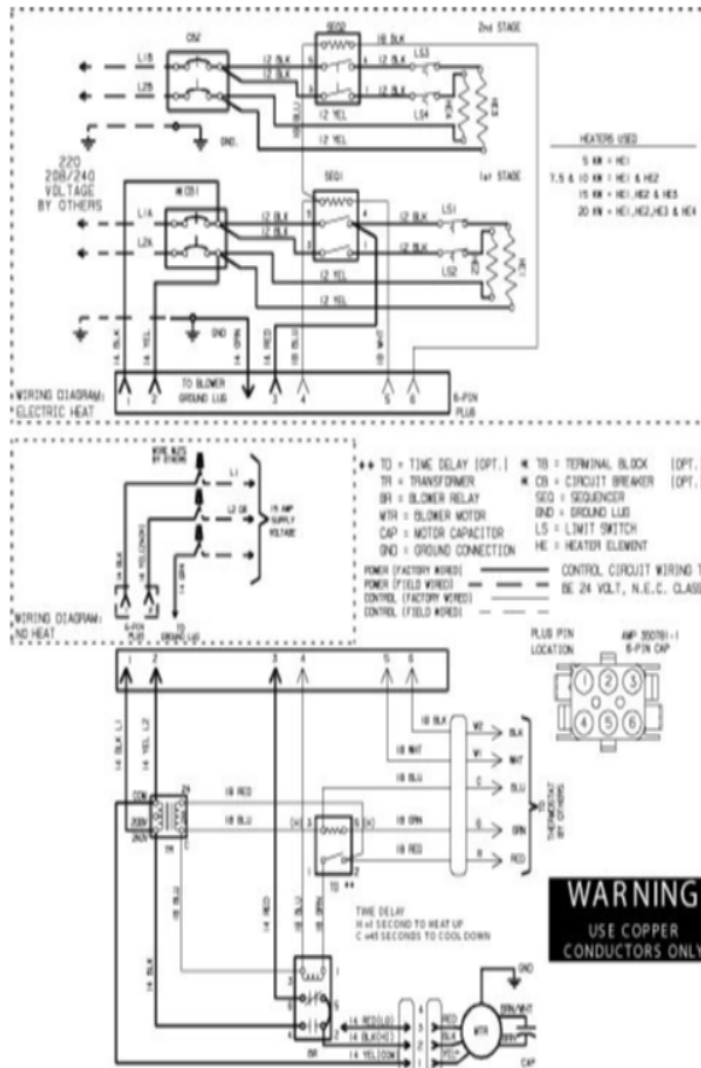

CB26 / CBX26 SERIES

Revision Number - 1

BLOWER PARTS

Callout	Name	Quantity	Description
	RAIL,BLOWER RAH II Cat #: 42W48 Model/Part #: 65912400	2	RAIL, BLOWER
20	HOUSING-BLOWER L/RAILS Cat #: 13W00 Model/Part #: 65915800	1	BLWR HSING ASSY, 12 X 8R IN W/11X8 WHEEL
21	WHEEL-BLOWER Cat #: 16W84 Model/Part #: LB-29333BDD	1	1/2" BORE, 11" X 8"
22	MOTOR-BLOWER Cat #: 12W67 Model/Part #: 65915200	1	1/4 HP, 240/60/1 (2 SPD) BRFORE 6/1/2007
22	MOTOR-BLOWER Cat #: 41W51 Model/Part #: 65915201	1	1/4 HP, 240/60/1 (3 SPD) AFTER 6/1/2007
23	MOUNT-BAND Cat #: 13W16 Model/Part #: 65936700	1	BAND-MOTOR MTG
24	MOUNT-ARM Cat #: 13W15 Model/Part #: 65066100A-02	4	ARM-MOTOR MTG
25	CAPACITOR Cat #: 53H06 Model/Part #: 53H0601PR	1	15MFD,370VAC

CABINET PARTS

Callout	Name	Quantity	Description
	FILTER-AIR 18" X 20" X 1" Cat #: Model/Part #:	1	
	KIT-HARDWARE Cat #: 97M37 Model/Part #: LB-110418A	1	PKG OF 10 FOR FILTER DOOR
1	CAP-CABINET Cat #: 13W48 Model/Part #: 659065-07	1	CAP-CABINET
2	PANEL-ACCESS Cat #: 96W71 Model/Part #: 659091-07	1	BLOWER

Callout	Name	Quantity	Description
3	PANEL-ACCESS Cat #: 12W86 Model/Part #: 659052-07	1	COIL
4	PANEL Cat #: 12W90 Model/Part #: 659058-07	1	PATCH PLATE
5	PANEL-ACCESS Cat #: 12W93 Model/Part #: 659056-04	1	FILTER

CONTROL PANEL PARTS

Callout	Name	Quantity	Description
	104798-01 Harness-Wire (Complete Unit) Cat #: 74W17 Model/Part #: 74W17	1	65689900 Harness-Wire (Complete Unit)
14	TRANSFORMER Cat #: 38M45 Model/Part #: 38M4501	1	208/240V PRI,24V SEC,40VA
15	RELAY-BLOWER Cat #: 13W13 Model/Part #: 99018600	1	RELAY
16	RELAY-TIME DELAY Cat #: 13W12 Model/Part #: 99018100	1	30 SEC ON, 30 SEC OFF (BEFORE 1/1/2006)