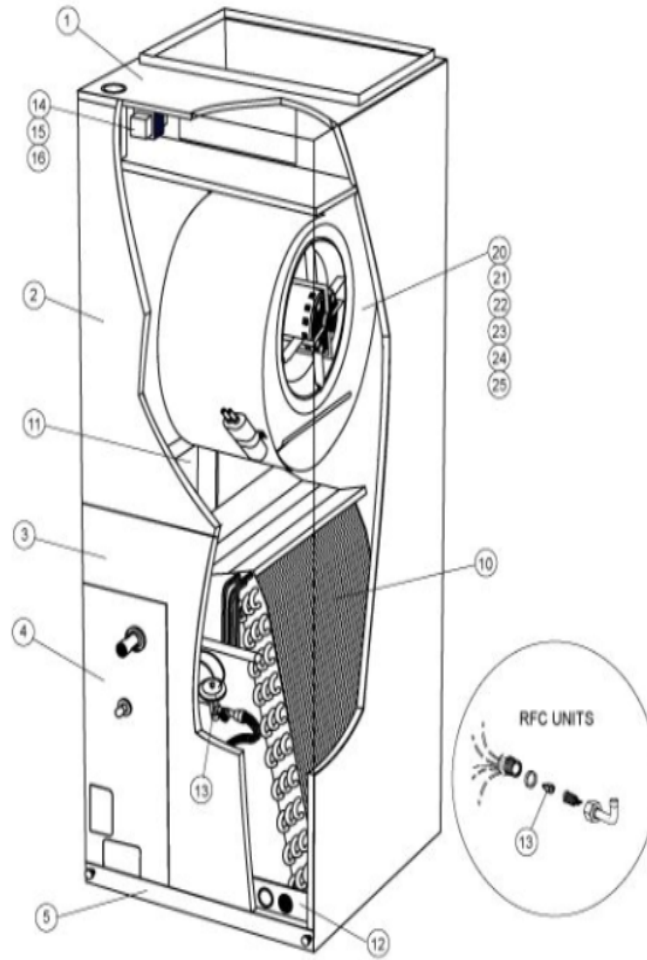

CB26 / CBX26 SERIES

Revision Number - 1

BLOWER PARTS

Callout	Name	Quantity	Description
	RAIL,BLOWER RAH II Cat #: 42W48 Model/Part #: 65912400	2	RAIL, BLOWER
20	HOUSING-BLOWER L/RAILS Cat #: 13W00 Model/Part #: 65915800	1	BLWR HSING ASSY, 12 X 8R IN W/11X8 WHEEL
21	WHEEL-BLOWER Cat #: 16W84 Model/Part #: LB-29333BDD	1	1/2" BORE, 11" X 8"
22	MOTOR-BLOWER Cat #: 12W67 Model/Part #: 65915200	1	1/4 HP, 240/60/1 (2 SPD) BRFORE 6/1/2007
22	MOTOR-BLOWER Cat #: 41W51 Model/Part #: 65915201	1	1/4 HP, 240/60/1 (3 SPD) AFTER 6/1/2007
23	MOUNT-BAND Cat #: 13W16 Model/Part #: 65936700	1	BAND-MOTOR MTG
24	MOUNT-ARM Cat #: 13W15 Model/Part #: 65066100A-02	4	ARM-MOTOR MTG
25	CAPACITOR Cat #: 53H06 Model/Part #: 53H0601PR	1	15MFD,370VAC

CABINET PARTS

Callout	Name	Quantity	Description
	FILTER-AIR 18" X 20" X 1" Cat #: Model/Part #:	1	
	KIT-HARDWARE Cat #: 97M37 Model/Part #: LB-110418A	1	PKG OF 10 FOR FILTER DOOR
1	CAP-CABINET Cat #: 13W48 Model/Part #: 659065-07	1	CAP-CABINET
2	PANEL-ACCESS Cat #: 96W71 Model/Part #: 659091-07	1	BLOWER

Callout	Name	Quantity	Description
3	PANEL-ACCESS Cat #: 12W86 Model/Part #: 659052-07	1	COIL
4	PANEL Cat #: 12W90 Model/Part #: 659058-07	1	PATCH PLATE
5	PANEL-ACCESS Cat #: 12W93 Model/Part #: 659056-04	1	FILTER

CONTROL PANEL PARTS

Callout	Name	Quantity	Description
	104798-01 Harness-Wire (Complete Unit) Cat #: 74W17 Model/Part #: 74W17	1	65689900 Harness-Wire (Complete Unit)
14	TRANSFORMER Cat #: 38M45 Model/Part #: 38M4501	1	208/240V PRI,24V SEC,40VA
15	RELAY-BLOWER Cat #: 13W13 Model/Part #: 99018600	1	RELAY
16	RELAY-TIME DELAY Cat #: 13W12 Model/Part #: 99018100	1	30 SEC ON, 30 SEC OFF (BEFORE 1/1/2006)