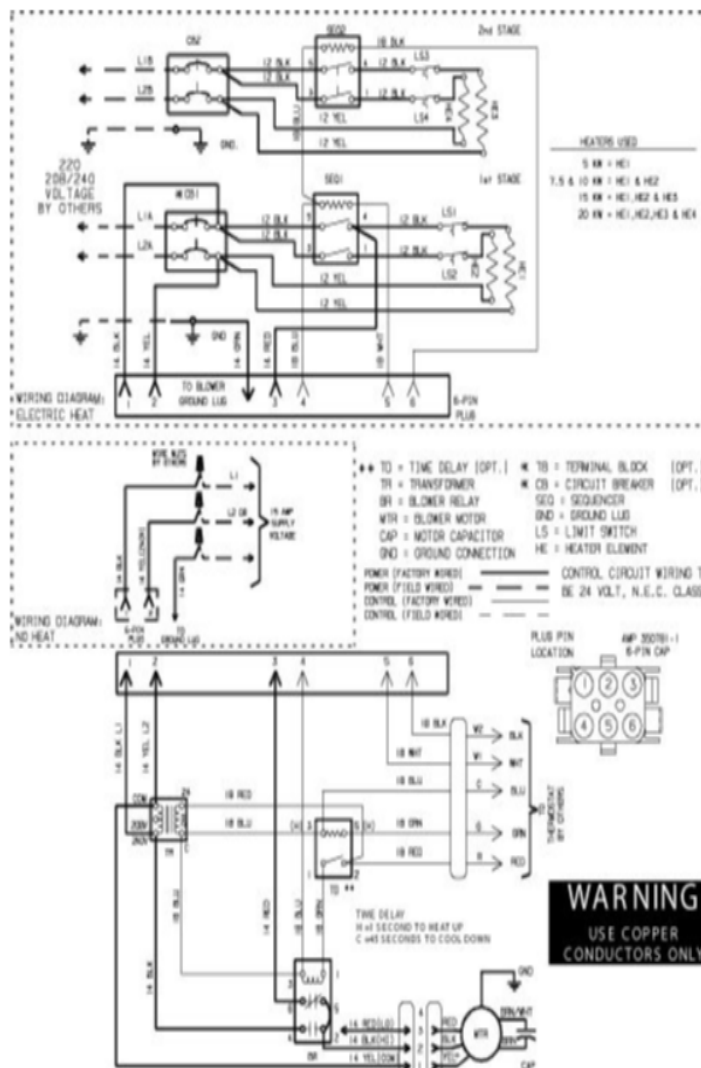

CB26 / CBX26 SERIES

Revision Number - 1

BLOWER PARTS

Callout	Name	Quantity	Description
	RAIL,BLOWER RAH II Cat #: 42W48 Model/Part #: 65912400	2	RAIL, BLOWER
20	HOUSING-BLOWER L/RAILS Cat #: 13W00 Model/Part #: 65915800	1	BLWR HSING ASSY, 12 X 8R IN W/11X8 WHEEL
21	WHEEL-BLOWER Cat #: 16W84 Model/Part #: LB-29333BDD	1	1/2" BORE, 11" X 8"
22	MOTOR-BLOWER Cat #: 12W67 Model/Part #: 65915200	1	1/4 HP, 240/60/1 (2 SPD) BRFORE 6/1/2007
22	MOTOR-BLOWER Cat #: 41W51 Model/Part #: 65915201	1	1/4 HP, 240/60/1 (3 SPD) AFTER 6/1/2007
23	MOUNT-BAND Cat #: 13W16 Model/Part #: 65936700	1	BAND-MOTOR MTG
24	MOUNT-ARM Cat #: 13W15 Model/Part #: 65066100A-02	4	ARM-MOTOR MTG
25	CAPACITOR Cat #: 53H06 Model/Part #: 53H0601PR	1	15MFD,370VAC

CABINET PARTS

Callout	Name	Quantity	Description
	FILTER-AIR 18" X 20" X 1" Cat #: Model/Part #:	1	
	KIT-HARDWARE Cat #: 97M37 Model/Part #: LB-110418A	1	PKG OF 10 FOR FILTER DOOR
1	CAP-CABINET Cat #: 13W48 Model/Part #: 659065-07	1	CAP-CABINET
2	PANEL-ACCESS Cat #: 96W71 Model/Part #: 659091-07	1	BLOWER

Callout	Name	Quantity	Description
3	PANEL-ACCESS Cat #: 12W86 Model/Part #: 659052-07	1	COIL
4	PANEL Cat #: 12W90 Model/Part #: 659058-07	1	PATCH PLATE
5	PANEL-ACCESS Cat #: 12W93 Model/Part #: 659056-04	1	FILTER

CONTROL PANEL PARTS

Callout	Name	Quantity	Description
	104798-01 Harness-Wire (Complete Unit) Cat #: 74W17 Model/Part #: 74W17	1	65689900 Harness-Wire (Complete Unit)
14	TRANSFORMER Cat #: 38M45 Model/Part #: 38M4501	1	208/240V PRI,24V SEC,40VA
15	RELAY-BLOWER Cat #: 13W13 Model/Part #: 99018600	1	RELAY
16	RELAY-TIME DELAY Cat #: 13W12 Model/Part #: 99018100	1	30 SEC ON, 30 SEC OFF (BEFORE 1/1/2006)