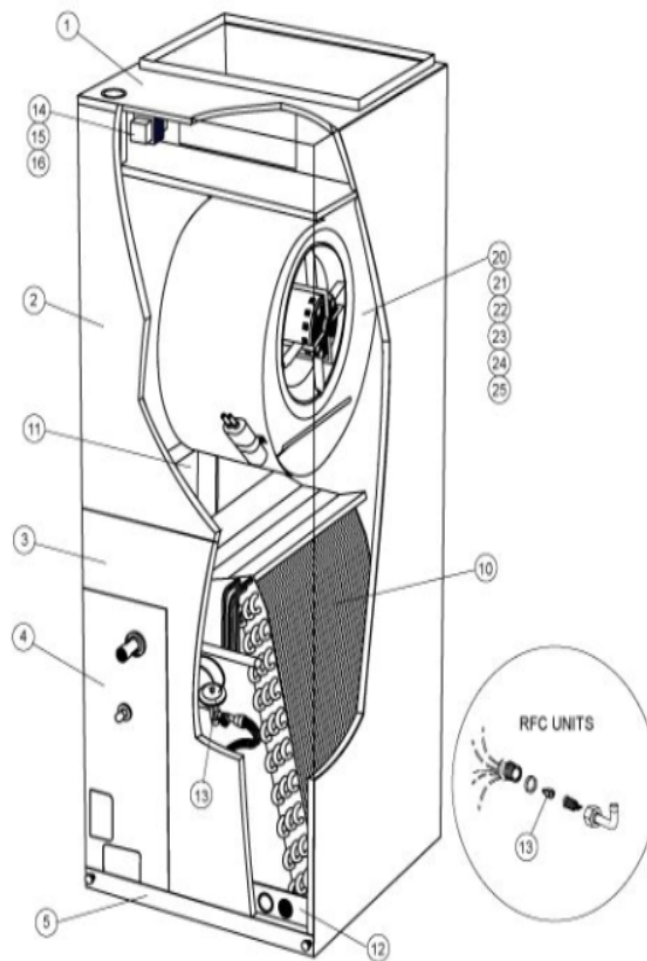

CB26 / CBX26 SERIES

Revision Number - 1

BLOWER PARTS

Callout	Name	Quantity	Description
	RAIL,BLOWER RAH II Cat #: 42W48 Model/Part #: 65912400	2	RAIL, BLOWER
20	HOUSING-BLOWER L/RAILS Cat #: 13W00 Model/Part #: 65915800	1	BLWR HSING ASSY, 12 X 8R IN W/11X8 WHEEL
21	WHEEL-BLOWER Cat #: 16W84 Model/Part #: LB-29333BDD	1	1/2" BORE, 11" X 8"
22	MOTOR-BLOWER Cat #: 12W67 Model/Part #: 65915200	1	1/4 HP, 240/60/1 (2 SPD) BRFORE 6/1/2007
22	MOTOR-BLOWER Cat #: 41W51 Model/Part #: 65915201	1	1/4 HP, 240/60/1 (3 SPD) AFTER 6/1/2007
23	MOUNT-BAND Cat #: 13W16 Model/Part #: 65936700	1	BAND-MOTOR MTG
24	MOUNT-ARM Cat #: 13W15 Model/Part #: 65066100A-02	4	ARM-MOTOR MTG
25	CAPACITOR Cat #: 53H06 Model/Part #: 53H0601PR	1	15MFD,370VAC

CABINET PARTS

Callout	Name	Quantity	Description
	FILTER-AIR 18" X 20" X 1" Cat #: Model/Part #:	1	
	KIT-HARDWARE Cat #: 97M37 Model/Part #: LB-110418A	1	PKG OF 10 FOR FILTER DOOR
1	CAP-CABINET Cat #: 13W48 Model/Part #: 659065-07	1	CAP-CABINET
2	PANEL-ACCESS Cat #: 96W71 Model/Part #: 659091-07	1	BLOWER

Callout	Name	Quantity	Description
3	PANEL-ACCESS Cat #: 12W86 Model/Part #: 659052-07	1	COIL
4	PANEL Cat #: 12W90 Model/Part #: 659058-07	1	PATCH PLATE
5	PANEL-ACCESS Cat #: 12W93 Model/Part #: 659056-04	1	FILTER

CONTROL PANEL PARTS

Callout	Name	Quantity	Description
	104798-01 Harness-Wire (Complete Unit) Cat #: 74W17 Model/Part #: 74W17	1	65689900 Harness-Wire (Complete Unit)
14	TRANSFORMER Cat #: 38M45 Model/Part #: 38M4501	1	208/240V PRI,24V SEC,40VA
15	RELAY-BLOWER Cat #: 13W13 Model/Part #: 99018600	1	RELAY
16	RELAY-TIME DELAY Cat #: 13W12 Model/Part #: 99018100	1	30 SEC ON, 30 SEC OFF (BEFORE 1/1/2006)