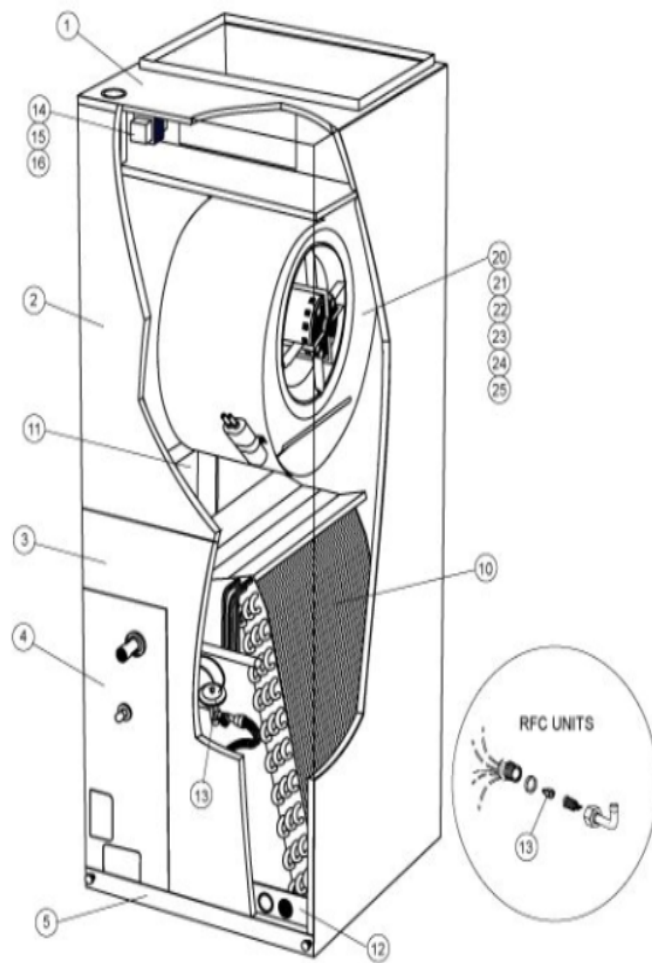

CB26 / CBX26 SERIES

Revision Number - 1

BLOWER PARTS

Callout	Name	Quantity	Description
	RAIL,BLOWER RAH II Cat #: 42W48 Model/Part #: 65912400	2	RAIL, BLOWER
20	HOUSING-BLOWER L/RAILS Cat #: 13W00 Model/Part #: 65915800	1	BLWR HSING ASSY, 12 X 8R IN W/11X8 WHEEL
21	WHEEL-BLOWER Cat #: 16W84 Model/Part #: LB-29333BDD	1	1/2" BORE,11" X 8"
22	MOTOR-BLOWER Cat #: 12W67 Model/Part #: 65915200	1	1/4 HP, 240/60/1 (2 SPD) BEFORE 6/1/2007
22	MOTOR-BLOWER Cat #: 41W51 Model/Part #: 65915201	1	1/4 HP, 240/60/1 (3 SPD) AFTER 6/1/2007
23	MOUNT-BAND Cat #: 13W16 Model/Part #: 65936700	1	MOTOR
24	MOUNT-ARM Cat #: 13W15 Model/Part #: 65066100A-02	4	W/GROMMET
25	CAPACITOR Cat #: 53H06 Model/Part #: 53H0601PR	1	15MFD,370VAC

CABINET PARTS

Callout	Name	Quantity	Description
	FILTER-AIR 18" X 20" X 1" Cat #: Model/Part #:	1	
	KIT-HARDWARE Cat #: 97M37 Model/Part #: LB-110418A	1	PKG OF 10 FOR FILTER DOOR
1	CAP-CABINET Cat #: 13W48 Model/Part #: 659065-07	1	CAP-CABINET
2	PANEL-ACCESS Cat #: 96W71 Model/Part #: 659091-07	1	BLOWER

Callout	Name	Quantity	Description
3	PANEL-ACCESS Cat #: 12W86 Model/Part #: 659052-07	1	COIL
4	PANEL Cat #: 12W90 Model/Part #: 659058-07	1	PATCH PLATE
5	PANEL-ACCESS Cat #: 12W93 Model/Part #: 659056-04	1	PANEL-FILTER COVER

CONTROL PANEL PARTS

Callout	Name	Quantity	Description
	104798-01 Harness-Wire (Complete Unit) Cat #: 74W17 Model/Part #: 74W17	1	65689900 Harness- Wire (Complete Unit)
14	TRANSFORMER Cat #: 38M45 Model/Part #: 38M4501	1	208/240V PRI,24V SEC,40VA
15	RELAY-BLOWER Cat #: 13W13 Model/Part #: 99018600	1	RELAY
16	RELAY-TIME DELAY Cat #: 19W66 Model/Part #: 76700452	1	1 SEC ON, 45 SEC OFF (AFTER 1/1/2006)
16	RELAY-TIME DELAY Cat #: 13W12 Model/Part #: 99018100	1	30 SEC ON, 30 SEC OFF(BEFORE 1/1/2006)