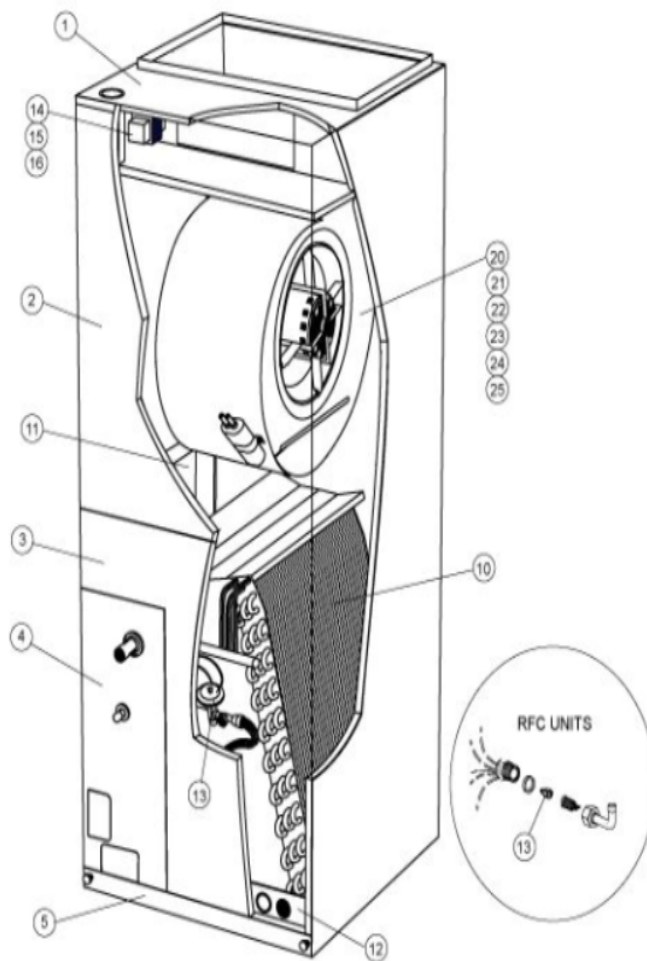

CB26 / CBX26 SERIES

Revision Number - 1

BLOWER PARTS

Callout	Name	Quantity	Description
	RAIL,BLOWER RAH II Cat #: 42W48 Model/Part #: 65912400	2	RAIL, BLOWER
20	HOUSING-BLOWER L/RAILS Cat #: 13W00 Model/Part #: 65915800	1	BLWR HSING ASSY, 12 X 8R IN W/11X8 WHEEL
21	WHEEL-BLOWER Cat #: 16W84 Model/Part #: LB-29333BDD	1	1/2" BORE,11" X 8"
22	MOTOR-BLOWER Cat #: 12W67 Model/Part #: 65915200	1	1/4 HP, 240/60/1 (2 SPD) BEFORE 6/1/2007
22	MOTOR-BLOWER Cat #: 41W51 Model/Part #: 65915201	1	1/4 HP, 240/60/1 (3 SPD) AFTER 6/1/2007
23	MOUNT-BAND Cat #: 13W16 Model/Part #: 65936700	1	MOTOR
24	MOUNT-ARM Cat #: 13W15 Model/Part #: 65066100A-02	4	W/GROMMET
25	CAPACITOR Cat #: 53H06 Model/Part #: 53H0601PR	1	15MFD,370VAC

CABINET PARTS

Callout	Name	Quantity	Description
	FILTER-AIR 18" X 20" X 1" Cat #: Model/Part #:	1	
	KIT-HARDWARE Cat #: 97M37 Model/Part #: LB-110418A	1	PKG OF 10 FOR FILTER DOOR
1	CAP-CABINET Cat #: 13W48 Model/Part #: 659065-07	1	CAP-CABINET
2	PANEL-ACCESS Cat #: 96W71 Model/Part #: 659091-07	1	BLOWER

Callout	Name	Quantity	Description
3	PANEL-ACCESS Cat #: 12W86 Model/Part #: 659052-07	1	COIL
4	PANEL Cat #: 12W90 Model/Part #: 659058-07	1	PATCH PLATE
5	PANEL-ACCESS Cat #: 12W93 Model/Part #: 659056-04	1	PANEL-FILTER COVER

CONTROL PANEL PARTS

Callout	Name	Quantity	Description
	104798-01 Harness-Wire (Complete Unit) Cat #: 74W17 Model/Part #: 74W17	1	65689900 Harness- Wire (Complete Unit)
14	TRANSFORMER Cat #: 38M45 Model/Part #: 38M4501	1	208/240V PRI,24V SEC,40VA
15	RELAY-BLOWER Cat #: 13W13 Model/Part #: 99018600	1	RELAY
16	RELAY-TIME DELAY Cat #: 19W66 Model/Part #: 76700452	1	1 SEC ON, 45 SEC OFF (AFTER 1/1/2006)
16	RELAY-TIME DELAY Cat #: 13W12 Model/Part #: 99018100	1	30 SEC ON, 30 SEC OFF(BEFORE 1/1/2006)