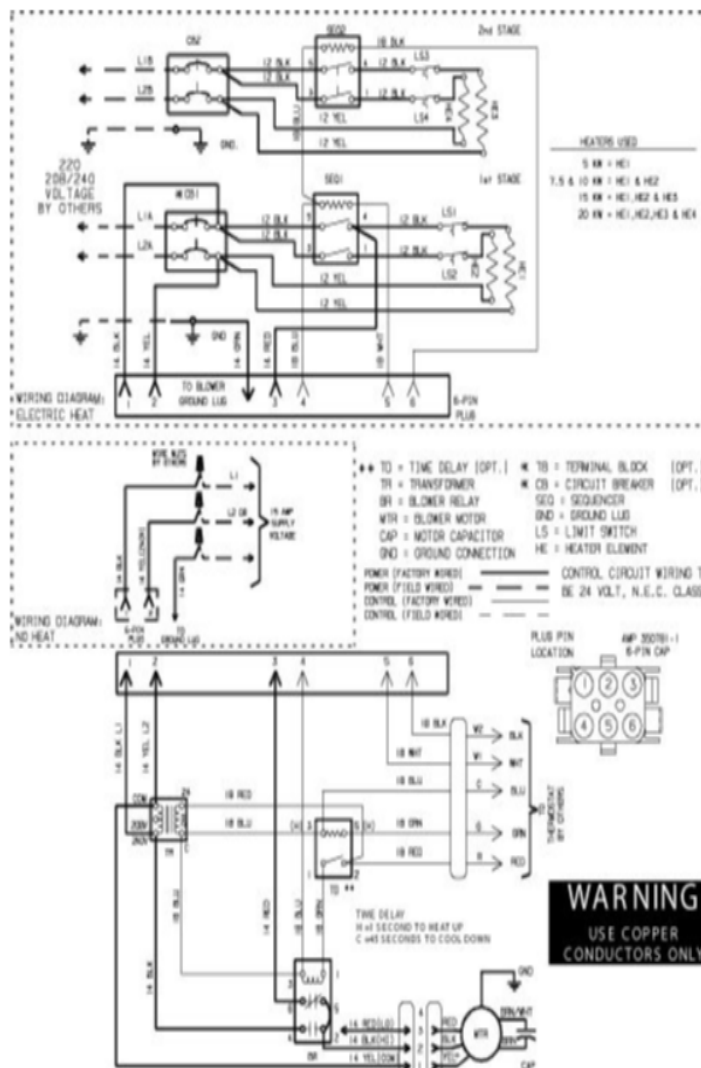

CB26 / CBX26 SERIES

Revision Number - 1

BLOWER PARTS

Callout	Name	Quantity	Description
	RAIL,BLOWER RAH II Cat #: 42W48 Model/Part #: 65912400	2	RAIL, BLOWER
20	HOUSING-BLOWER L/RAILS Cat #: 13W00 Model/Part #: 65915800	1	BLWR HSING ASSY, 12 X 8R IN W/11X8 WHEEL
21	WHEEL-BLOWER Cat #: 16W84 Model/Part #: LB-29333BDD	1	1/2" BORE,11" X 8"
22	MOTOR-BLOWER Cat #: 12W67 Model/Part #: 65915200	1	1/4 HP, 240/60/1 (2 SPD) BEFORE 6/1/2007
22	MOTOR-BLOWER Cat #: 41W51 Model/Part #: 65915201	1	1/4 HP, 240/60/1 (3 SPD) AFTER 6/1/2007
23	MOUNT-BAND Cat #: 13W16 Model/Part #: 65936700	1	MOTOR
24	MOUNT-ARM Cat #: 13W15 Model/Part #: 65066100A-02	4	W/GROMMET
25	CAPACITOR Cat #: 53H06 Model/Part #: 53H0601PR	1	15MFD,370VAC

CABINET PARTS

Callout	Name	Quantity	Description
	FILTER-AIR 18" X 20" X 1" Cat #: Model/Part #:	1	
	KIT-HARDWARE Cat #: 97M37 Model/Part #: LB-110418A	1	PKG OF 10 FOR FILTER DOOR
1	CAP-CABINET Cat #: 13W48 Model/Part #: 659065-07	1	CAP-CABINET
2	PANEL-ACCESS Cat #: 96W71 Model/Part #: 659091-07	1	BLOWER

Callout	Name	Quantity	Description
3	PANEL-ACCESS Cat #: 12W86 Model/Part #: 659052-07	1	COIL
4	PANEL Cat #: 12W90 Model/Part #: 659058-07	1	PATCH PLATE
5	PANEL-ACCESS Cat #: 12W93 Model/Part #: 659056-04	1	PANEL-FILTER COVER

CONTROL PANEL PARTS

Callout	Name	Quantity	Description
	104798-01 Harness-Wire (Complete Unit) Cat #: 74W17 Model/Part #: 74W17	1	65689900 Harness- Wire (Complete Unit)
14	TRANSFORMER Cat #: 38M45 Model/Part #: 38M4501	1	208/240V PRI,24V SEC,40VA
15	RELAY-BLOWER Cat #: 13W13 Model/Part #: 99018600	1	RELAY
16	RELAY-TIME DELAY Cat #: 19W66 Model/Part #: 76700452	1	1 SEC ON, 45 SEC OFF (AFTER 1/1/2006)
16	RELAY-TIME DELAY Cat #: 13W12 Model/Part #: 99018100	1	30 SEC ON, 30 SEC OFF(BEFORE 1/1/2006)