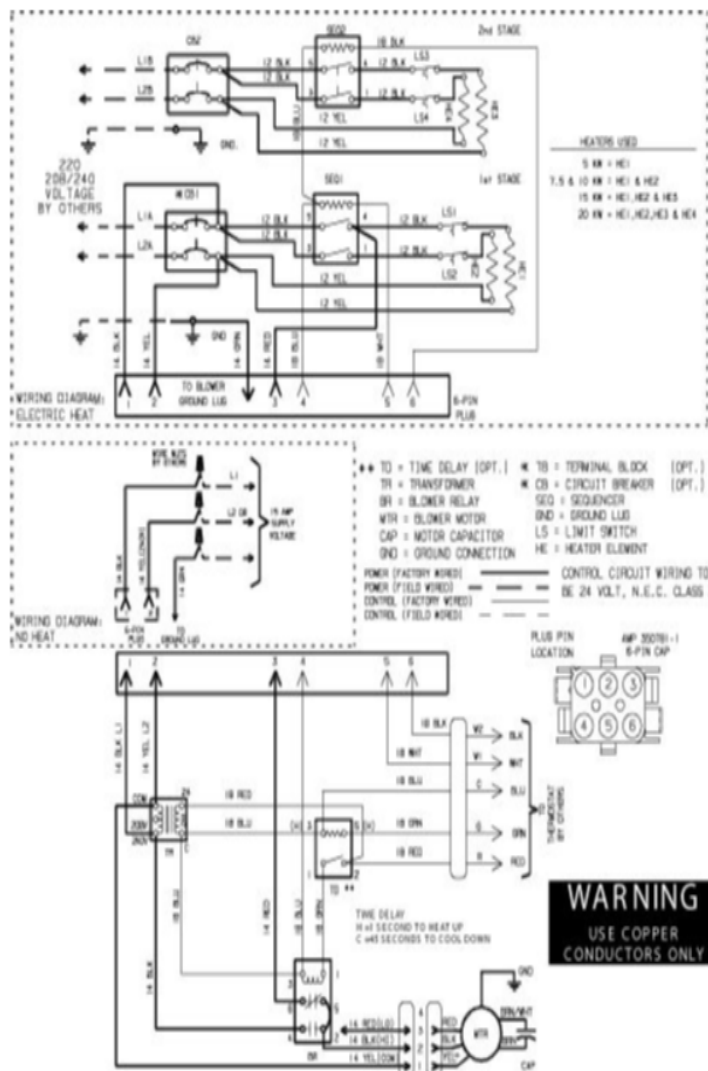

### CB26 / CBX26 SERIES

Revision Number - 1

## BLOWER PARTS

Callout	Name	Quantity	Description
	RAIL,BLOWER RAH II Cat #: 42W48 Model/Part #: 65912400	2	RAIL, BLOWER
20	HOUSING-BLOWER L/RAILS Cat #: 12W99 Model/Part #: 65915700	1	BLOWER HOUSING w/wheel 10 X 6
21	WHEEL-BLOWER Cat #: 40F83 Model/Part #: LB-29333BBJ	1	1/2"BORE, 10" X 6"
22	MOTOR-BLOWER Cat #: 12W66 Model/Part #: 65915100	1	1/4 HP, 240/60/1 (2 SPD) BEFORE 6/1/2007
22	MOTOR-BLOWER Cat #: 41W50 Model/Part #: 65915101	1	1/4 HP, 240/60/1 (3 SPD) AFTER 6/1/2007
23	MOUNT-BAND Cat #: 13W16 Model/Part #: 65936700	1	BAND-MOTOR MTG
24	MOUNT-ARM Cat #: 13W14 Model/Part #: 65066100A-01	4	ARM-MOTOR MOUNT
25	CAPACITOR Cat #: 53H06 Model/Part #: 53H0601PR	1	15MFD,370VAC

## CABINET PARTS

Callout	Name	Quantity	Description
	FILTER-AIR"16"" X 20"" X 1"" Cat #: Model/Part #:	1	
	KIT-HARDWARE Cat #: 97M37 Model/Part #: LB-110418A	1	THUMBSCREWS PKG OF 10 FOR FILTER DOOR
1	CAP-CABINET Cat #: 13W47 Model/Part #: 659010-07	1	CAP-CABINET
2	PANEL-ACCESS Cat #: 12W83 Model/Part #: 659075-07	1	PANEL-BLR ACCESS

## CONTROL PANEL PARTS

Callout	Name	Quantity	Description
	104798-01 Harness-Wire (Complete Unit) Cat #: 74W17 Model/Part #: 74W17	1	65689900 Harness-Wire (Complete Unit)
14	TRANSFORMER Cat #: 38M45 Model/Part #: 38M4501	1	208/240V PRI,24V SEC,40VA
15	RELAY-BLOWER Cat #: 13W13 Model/Part #: 99018600	1	RELAY
16	RELAY-TIME DELAY Cat #: 19W66 Model/Part #: 76700452	1	1 SEC ON, 45 SEC OFF(AFTER 1/1/2006)
16	RELAY-TIME DELAY Cat #: 13W12 Model/Part #: 99018100	1	30 SEC ON, 30 SEC OFF(BEFORE 1/1/2006)