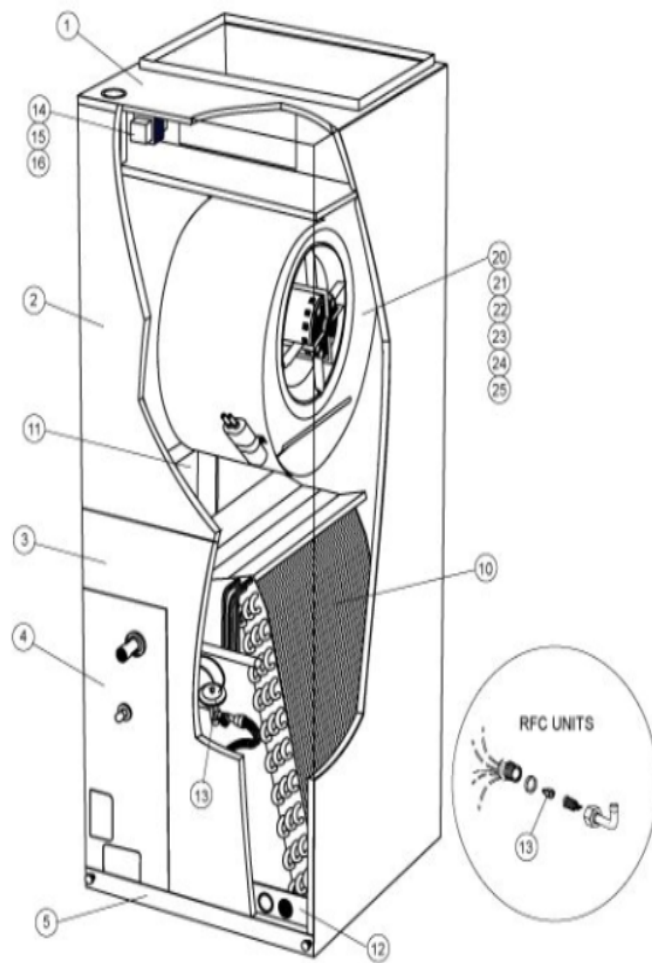

### CB26 / CBX26 SERIES

Revision Number - 1

## BLOWER PARTS

Callout	Name	Quantity	Description
	RAIL,BLOWER RAH II Cat #: 42W48 Model/Part #: 65912400	2	RAIL, BLOWER
20	HOUSING-BLOWER L/RAILS Cat #: 12W99 Model/Part #: 65915700	1	BLOWER HOUSING w/wheel 10 X 6
21	WHEEL-BLOWER Cat #: 40F83 Model/Part #: LB-29333BBJ	1	1/2"BORE, 10" X 6"
22	MOTOR-BLOWER Cat #: 12W66 Model/Part #: 65915100	1	1/4 HP, 240/60/1 (2 SPD) BEFORE 6/1/2007
22	MOTOR-BLOWER Cat #: 41W50 Model/Part #: 65915101	1	1/4 HP, 240/60/1 (3 SPD) AFTER 6/1/2007
23	MOUNT-BAND Cat #: 13W16 Model/Part #: 65936700	1	BAND-MOTOR MTG
24	MOUNT-ARM Cat #: 13W14 Model/Part #: 65066100A-01	4	ARM-MOTOR MOUNT
25	CAPACITOR Cat #: 53H06 Model/Part #: 53H0601PR	1	15MFD,370VAC

## CABINET PARTS

Callout	Name	Quantity	Description
	FILTER-AIR"16"" X 20"" X 1"" Cat #: Model/Part #:	1	
	KIT-HARDWARE Cat #: 97M37 Model/Part #: LB-110418A	1	THUMBSCREWS PKG OF 10 FOR FILTER DOOR
1	CAP-CABINET Cat #: 13W47 Model/Part #: 659010-07	1	CAP-CABINET
2	PANEL-ACCESS Cat #: 12W83 Model/Part #: 659075-07	1	PANEL-BLR ACCESS

## CONTROL PANEL PARTS

Callout	Name	Quantity	Description
	104798-01 Harness-Wire (Complete Unit) Cat #: 74W17 Model/Part #: 74W17	1	65689900 Harness-Wire (Complete Unit)
14	TRANSFORMER Cat #: 38M45 Model/Part #: 38M4501	1	208/240V PRI,24V SEC,40VA
15	RELAY-BLOWER Cat #: 13W13 Model/Part #: 99018600	1	RELAY
16	RELAY-TIME DELAY Cat #: 19W66 Model/Part #: 76700452	1	1 SEC ON, 45 SEC OFF(AFTER 1/1/2006)
16	RELAY-TIME DELAY Cat #: 13W12 Model/Part #: 99018100	1	30 SEC ON, 30 SEC OFF(BEFORE 1/1/2006)