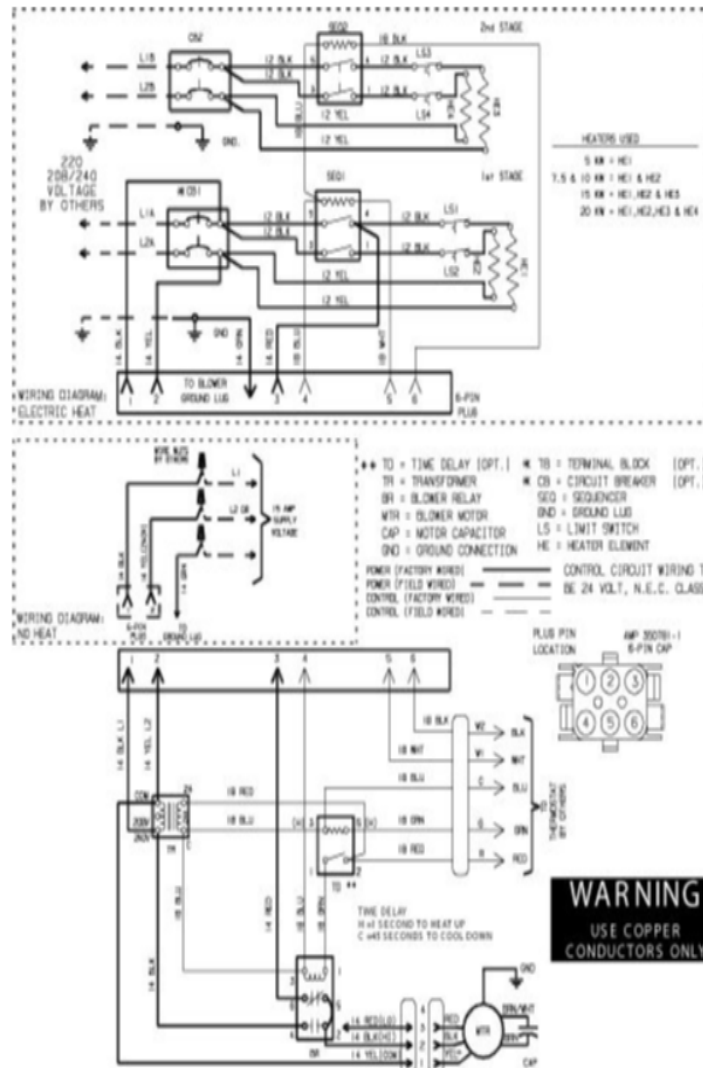

CB26 / CBX26 SERIES

Revision Number - 1

BLOWER PARTS

Callout	Name	Quantity	Description
	RAIL,BLOWER RAH II Cat #: 42W48 Model/Part #: 65912400	2	RAIL, BLOWER
20	HOUSING-BLOWER L/RAILS Cat #: 12W99 Model/Part #: 65915700	1	BLOWER HOUSING w/wheel 10 X 6
21	WHEEL-BLOWER Cat #: 40F83 Model/Part #: LB-29333BBJ	1	1/2" BORE,10" X 6"
22	MOTOR-BLOWER Cat #: 12W66 Model/Part #: 65915100	1	1/4 HP, 240/60/1 (2 SPD) BEFORE 6/1/2007
22	MOTOR-BLOWER Cat #: 41W50 Model/Part #: 65915101	1	1/4 HP, 240/60/1 (3 SPD) AFTER 6/1/2007
23	MOUNT-BAND Cat #: 13W16 Model/Part #: 65936700	1	BAND-MOTOR MTG
24	MOUNT-ARM Cat #: 13W14 Model/Part #: 65066100A-01	4	ARM-MOTOR MOUNT
25	CAPACITOR Cat #: 53H06 Model/Part #: 53H0601PR	1	15MFD, 370VAC

CABINET PARTS

Callout	Name	Quantity	Description
	FILTER-AIR 16" X 20" X 1" Cat #: Model/Part #:	1	
	KIT-HARDWARE Cat #: 97M37 Model/Part #: LB-110418A	1	Bag Assy (Thumbscrew) FOR FILTER DOOR
1	CAP-CABINET Cat #: 13W47 Model/Part #: 659010-07	1	CAP-CABINET
2	PANEL-ACCESS Cat #: 12W83 Model/Part #: 659075-07	1	BLOWER

Callout	Name	Quantity	Description
3	PANEL-ACCESS Cat #: 12W85 Model/Part #: 659077-07	1	COIL
4	PANEL Cat #: 12W89 Model/Part #: 659079-07	1	PATCH PLATE
5	PANEL-ACCESS Cat #: 12W92 Model/Part #: 659263-04	1	FILTER

CONTROL PANEL PARTS

Callout	Name	Quantity	Description
	104798-01 Harness-Wire (Complete Unit) Cat #: 74W17 Model/Part #: 74W17	1	65689900 Harness-Wire (Complete Unit)
14	TRANSFORMER Cat #: 38M45 Model/Part #: 38M4501	1	208/240V PRI,24V SEC,40VA
15	RELAY-BLOWER Cat #: 13W13 Model/Part #: 99018600	1	RELAY
16	RELAY-TIME DELAY Cat #: 19W66 Model/Part #: 76700452	1	1 SEC ON, 45 SEC OFF (AFTER 1/1/2006)
16	RELAY-TIME DELAY Cat #: 13W12 Model/Part #: 99018100	1	30 SEC ON, 30 SEC OFF (BEFORE 1/12006)