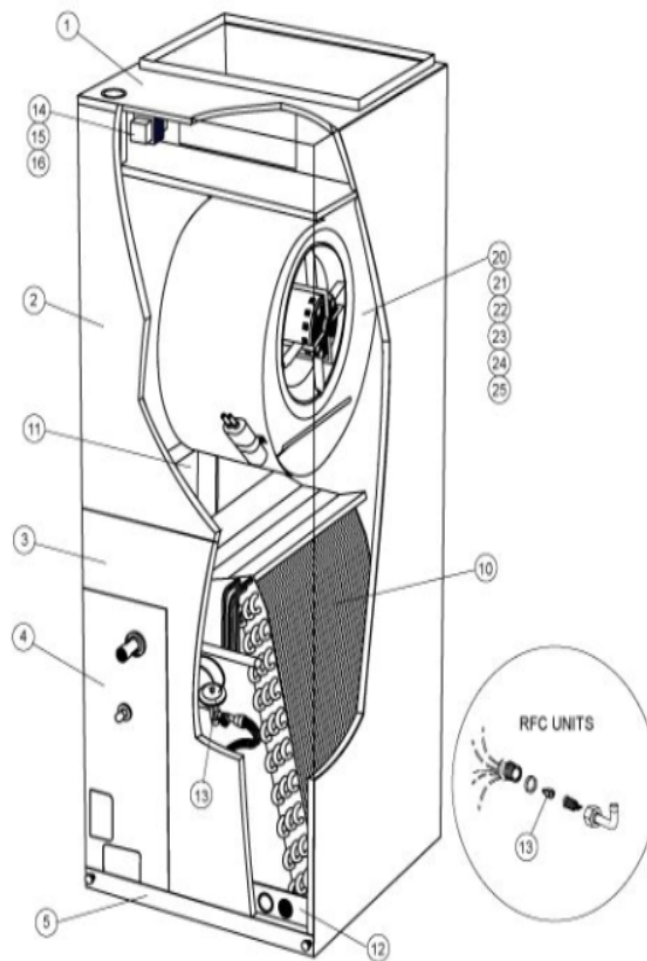

CB26 / CBX26 SERIES

Revision Number - 1

BLOWER PARTS

Callout	Name	Quantity	Description
	RAIL,BLOWER RAH II Cat #: 42W48 Model/Part #: 65912400	2	RAIL, BLOWER
20	HOUSING-BLOWER L/RAILS Cat #: 12W99 Model/Part #: 65915700	1	BLOWER HOUSING w/wheel 10 X 6
21	WHEEL-BLOWER Cat #: 40F83 Model/Part #: LB-29333BBJ	1	1/2" BORE,10" X 6"
22	MOTOR-BLOWER Cat #: 12W66 Model/Part #: 65915100	1	1/4 HP, 240/60/1 (2 SPD) BEFORE 6/1/2007
22	MOTOR-BLOWER Cat #: 41W50 Model/Part #: 65915101	1	1/4 HP, 240/60/1 (3 SPD) AFTER 6/1/2007
23	MOUNT-BAND Cat #: 13W16 Model/Part #: 65936700	1	BAND-MOTOR MTG
24	MOUNT-ARM Cat #: 13W14 Model/Part #: 65066100A-01	4	ARM-MOTOR MOUNT
25	CAPACITOR Cat #: 53H06 Model/Part #: 53H0601PR	1	15MFD, 370VAC

CABINET PARTS

Callout	Name	Quantity	Description
	FILTER-AIR 16" X 20" X 1" Cat #: Model/Part #:	1	
	KIT-HARDWARE Cat #: 97M37 Model/Part #: LB-110418A	1	Bag Assy (Thumbscrew) FOR FILTER DOOR
1	CAP-CABINET Cat #: 13W47 Model/Part #: 659010-07	1	CAP-CABINET
2	PANEL-ACCESS Cat #: 12W83 Model/Part #: 659075-07	1	BLOWER

Callout	Name	Quantity	Description
3	PANEL-ACCESS Cat #: 12W85 Model/Part #: 659077-07	1	COIL
4	PANEL Cat #: 12W89 Model/Part #: 659079-07	1	PATCH PLATE
5	PANEL-ACCESS Cat #: 12W92 Model/Part #: 659263-04	1	FILTER

CONTROL PANEL PARTS

Callout	Name	Quantity	Description
	104798-01 Harness-Wire (Complete Unit) Cat #: 74W17 Model/Part #: 74W17	1	65689900 Harness-Wire (Complete Unit)
14	TRANSFORMER Cat #: 38M45 Model/Part #: 38M4501	1	208/240V PRI,24V SEC,40VA
15	RELAY-BLOWER Cat #: 13W13 Model/Part #: 99018600	1	RELAY
16	RELAY-TIME DELAY Cat #: 19W66 Model/Part #: 76700452	1	1 SEC ON, 45 SEC OFF (AFTER 1/1/2006)
16	RELAY-TIME DELAY Cat #: 13W12 Model/Part #: 99018100	1	30 SEC ON, 30 SEC OFF (BEFORE 1/12006)