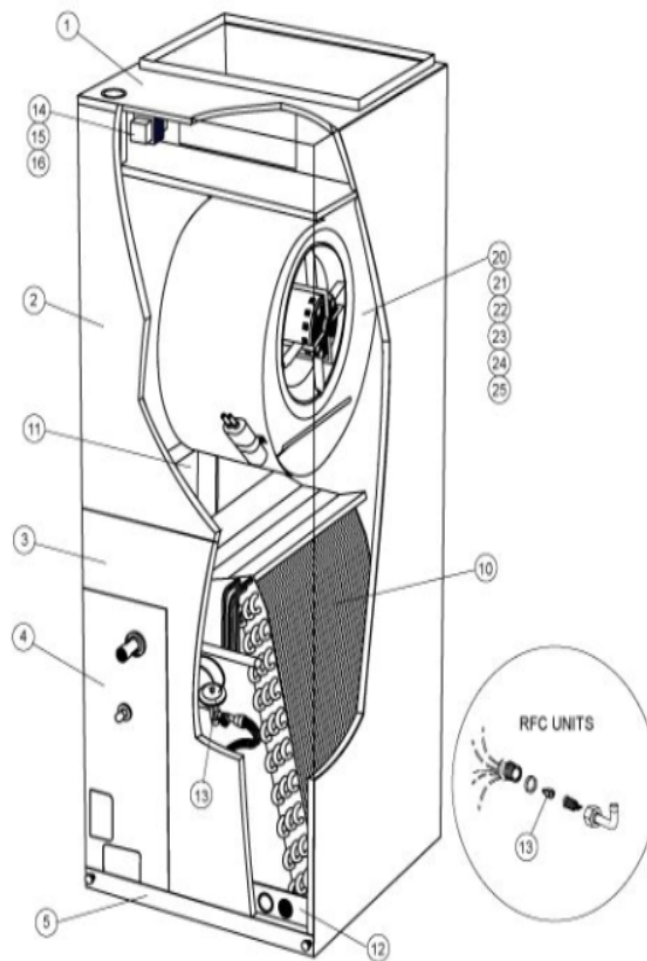

### CB26 / CBX26 SERIES

Revision Number - 1

## BLOWER PARTS

Callout	Name	Quantity	Description
	RAIL,BLOWER RAH II Cat #: 42W48 Model/Part #: 65912400	2	RAIL, BLOWER
20	HOUSING-BLOWER L/RAILS Cat #: 12W99 Model/Part #: 65915700	1	BLOWER HOUSING W/WHEEL 10 X 6
21	WHEEL-BLOWER Cat #: 40F83 Model/Part #: LB-29333BBJ	1	1/2" BORE,10" X 6"
22	MOTOR-BLOWER Cat #: 12W65 Model/Part #: 65915000	1	1/4HP 240/60/1 (2 SPD) (BEFORE 6/1/2007)
22	MOTOR-BLOWER Cat #: 41W50 Model/Part #: 65915101	1	1/4HP 240/60/1 (3 SPD) (AFTER 6/1/2007)
23	MOUNT-BAND Cat #: 13W16 Model/Part #: 65936700	1	BAND-MOTOR MTG
24	MOUNT-ARM Cat #: 13W14 Model/Part #: 65066100A-01	4	ARM-MOTOR MOUNT
25	CAPACITOR Cat #: 53H06 Model/Part #: 53H0601PR	1	15MFD,370VAC

## CABINET PARTS

Callout	Name	Quantity	Description
	FILTER-AIR 16" X 20" X 1" Cat #: Model/Part #:	1	
	KIT-HARDWARE Cat #: 97M37 Model/Part #: LB-110418A	1	PKG OF 10 FOR FILTER DOOR
1	CAP-CABINET Cat #: 13W47 Model/Part #: 659010-07	1	CAP-CABINET
2	PANEL-ACCESS Cat #: 12W83 Model/Part #: 659075-07	1	BLOWER

## CONTROL PANEL PARTS

Callout	Name	Quantity	Description
	104798-01 Harness-Wire (Complete Unit) Cat #: 74W17 Model/Part #: 74W17	1	65689900 Harness-Wire (Complete Unit)
14	TRANSFORMER Cat #: 38M45 Model/Part #: 38M4501	1	208/240V PRI,24V SEC,40VA
15	RELAY-BLOWER Cat #: 13W13 Model/Part #: 99018600	1	RELAY
16	RELAY-TIME DELAY Cat #: 19W66 Model/Part #: 76700452	1	1 SEC ON, 45 SEC OFF (AFTER 1/1/2006)
16	RELAY-TIME DELAY Cat #: 13W12 Model/Part #: 99018100	1	30 SEC ON, 30 SEC OFF (BEFORE 1/1/2006)