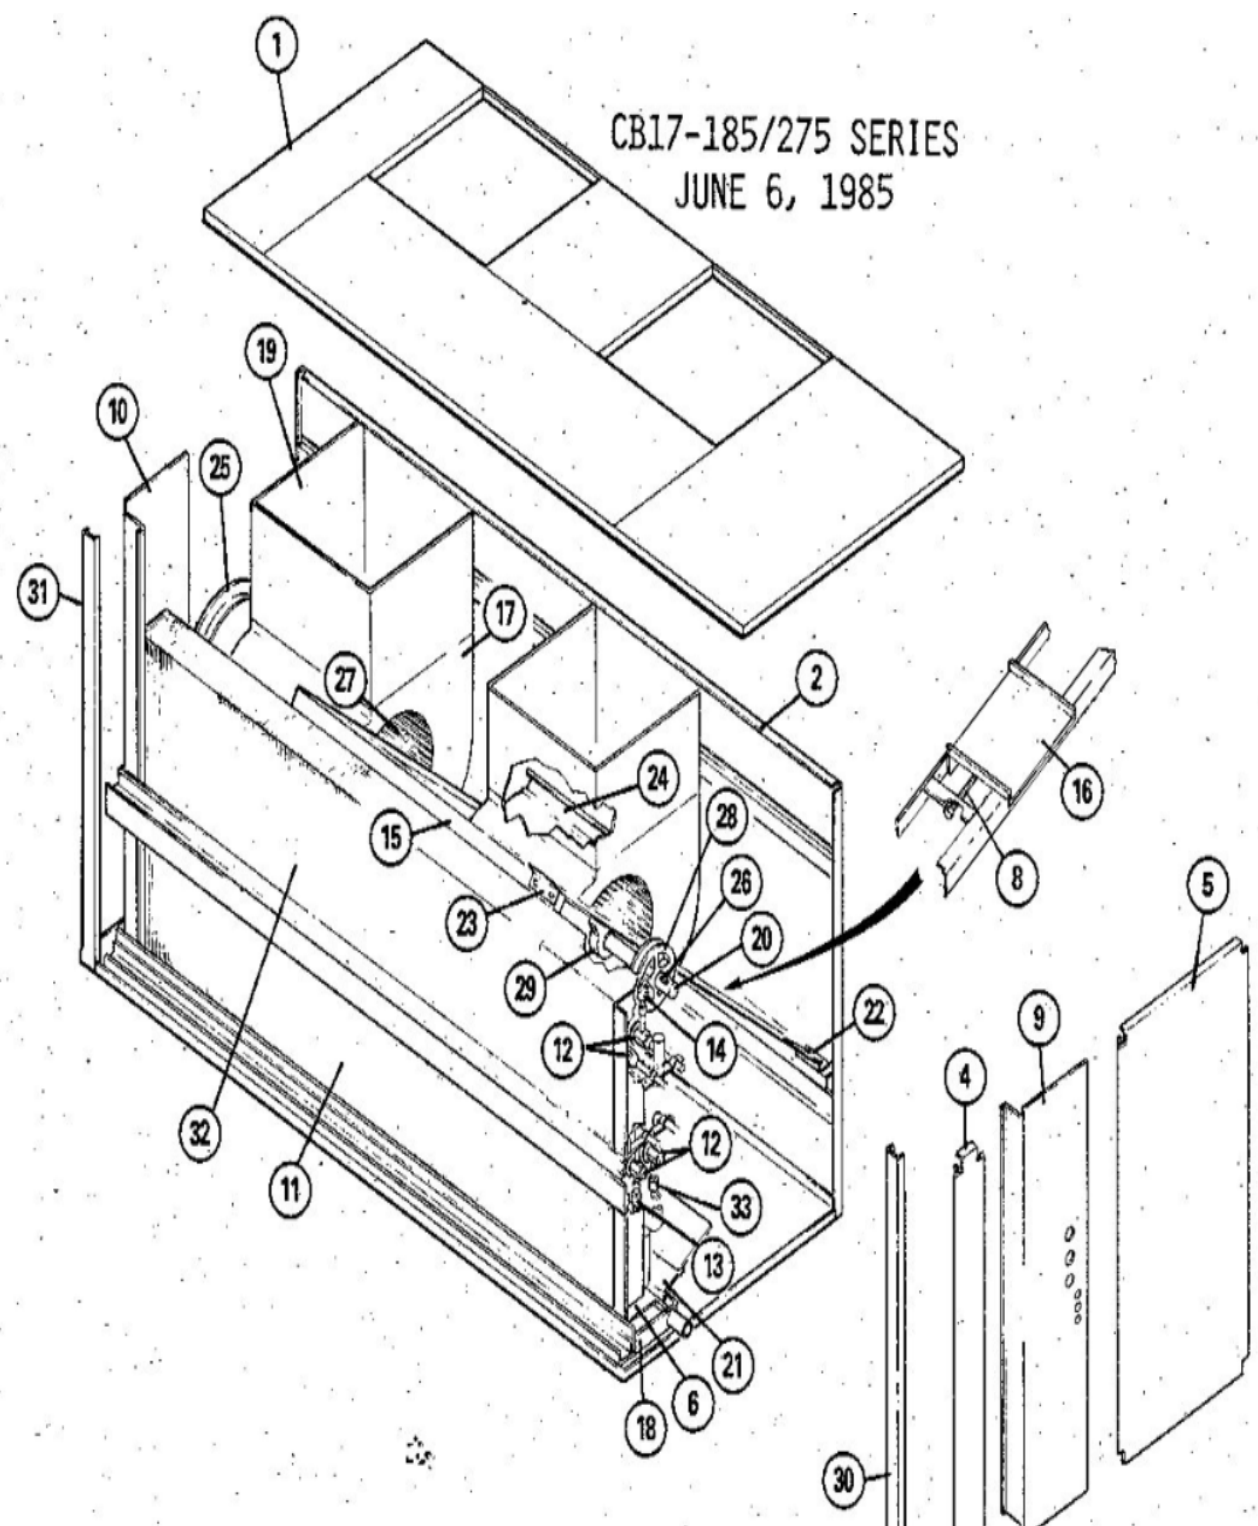

CB17-185/275 SERIES
JUNE 6, 1985