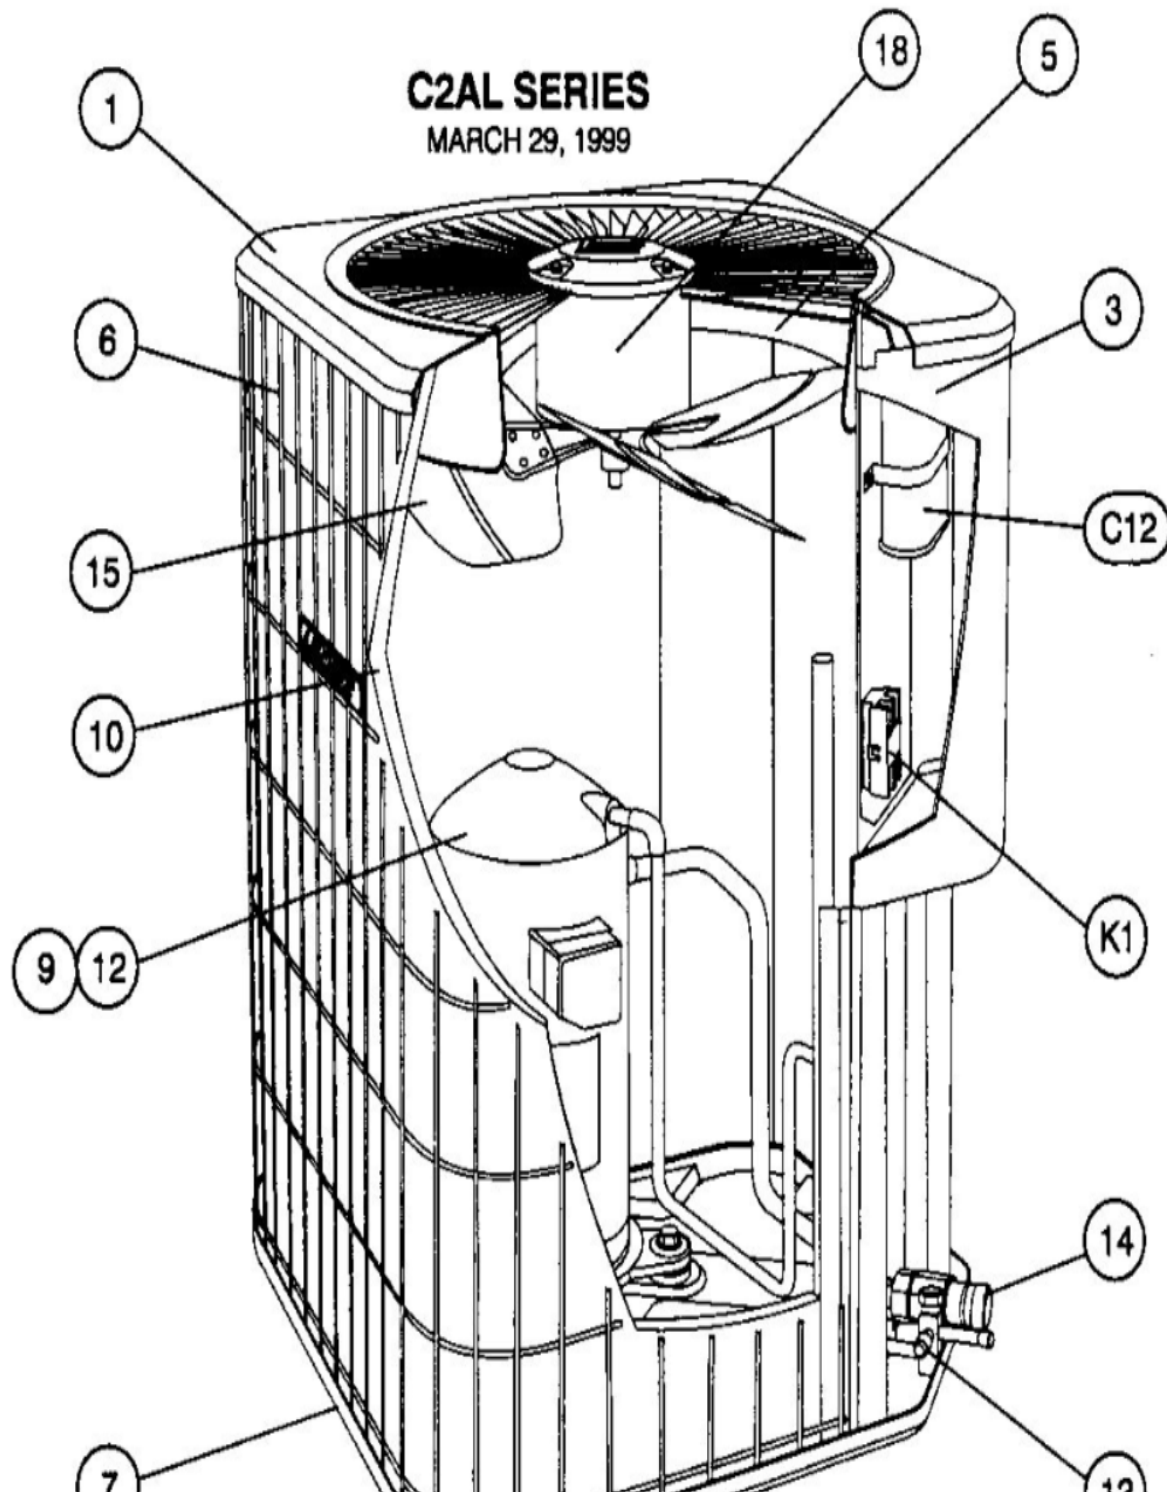

C2AL SERIES
MARCH 29, 1999

Revision Number - 1

*OPTIONAL PARTS-FIELD INSTALLED

Callout	Name	Quantity	Description
	CAPACITOR-START Cat #: 47A60 Model/Part #: 47A6001	1	"88MFD,330VAC"
	VALVE-SADDLE Cat #: 65G91 Model/Part #: 65G9101	1	"3/8""
	SWITCH-HI PRESS Cat #: 86H31 Model/Part #: 86H3101	1	OUT 410+10PSIG
	SWITCH-LO PRESS Cat #: 87265 Model/Part #: P-8-10978	1	"IN 55+5PSIG,OUT 25+5PSIG"
	RELAY-POTENTIAL Cat #: 58327 Model/Part #: P-8-3577	1	SPNC
KIT 1	LOSS OF CHARGE KIT Cat #: 94J47 Model/Part #: LB-87620A	1	INC NEXT 2 PARTS
KIT 2	HI PRESS CUTOUT KIT Cat #: 94J46 Model/Part #: LB-87619A	1	INC NEXT 2 PARTS
KIT 3	START KIT Cat #: 10J42 Model/Part #: 10J42	1	INC NEXT 2 PARTS

CABINET PARTS

Callout	Name	Quantity	Description
	NUT-CAP Cat #: 68J41 Model/Part #: 68J4101	4	TOP PANEL
1	PANEL-TOP Cat #: 21M99 Model/Part #: LB-94373L	1	TOP PANEL (BEIGE)
3	COVER-CONTROL BOX Cat #: 37K03 Model/Part #: LB-86268L	1	COVER-CONTROL PANEL (BEIGE)
5	ORIFICE Cat #: 68J46 Model/Part #: 68J4601	1	"18""
6	GUARD-COIL	1	OUTDOOR

Callout	Name	Quantity	Description
	Cat #: 37L9701 Model/Part #: 37L9701		
7	LEG Cat #: 94J45 Model/Part #: LB-87156A	1	BASE(SET OF 4)
9	COVER Cat #: 69J03 Model/Part #: 69J0301	1	SOUND-COMPRESSOR

CONTROL PANEL PARTS