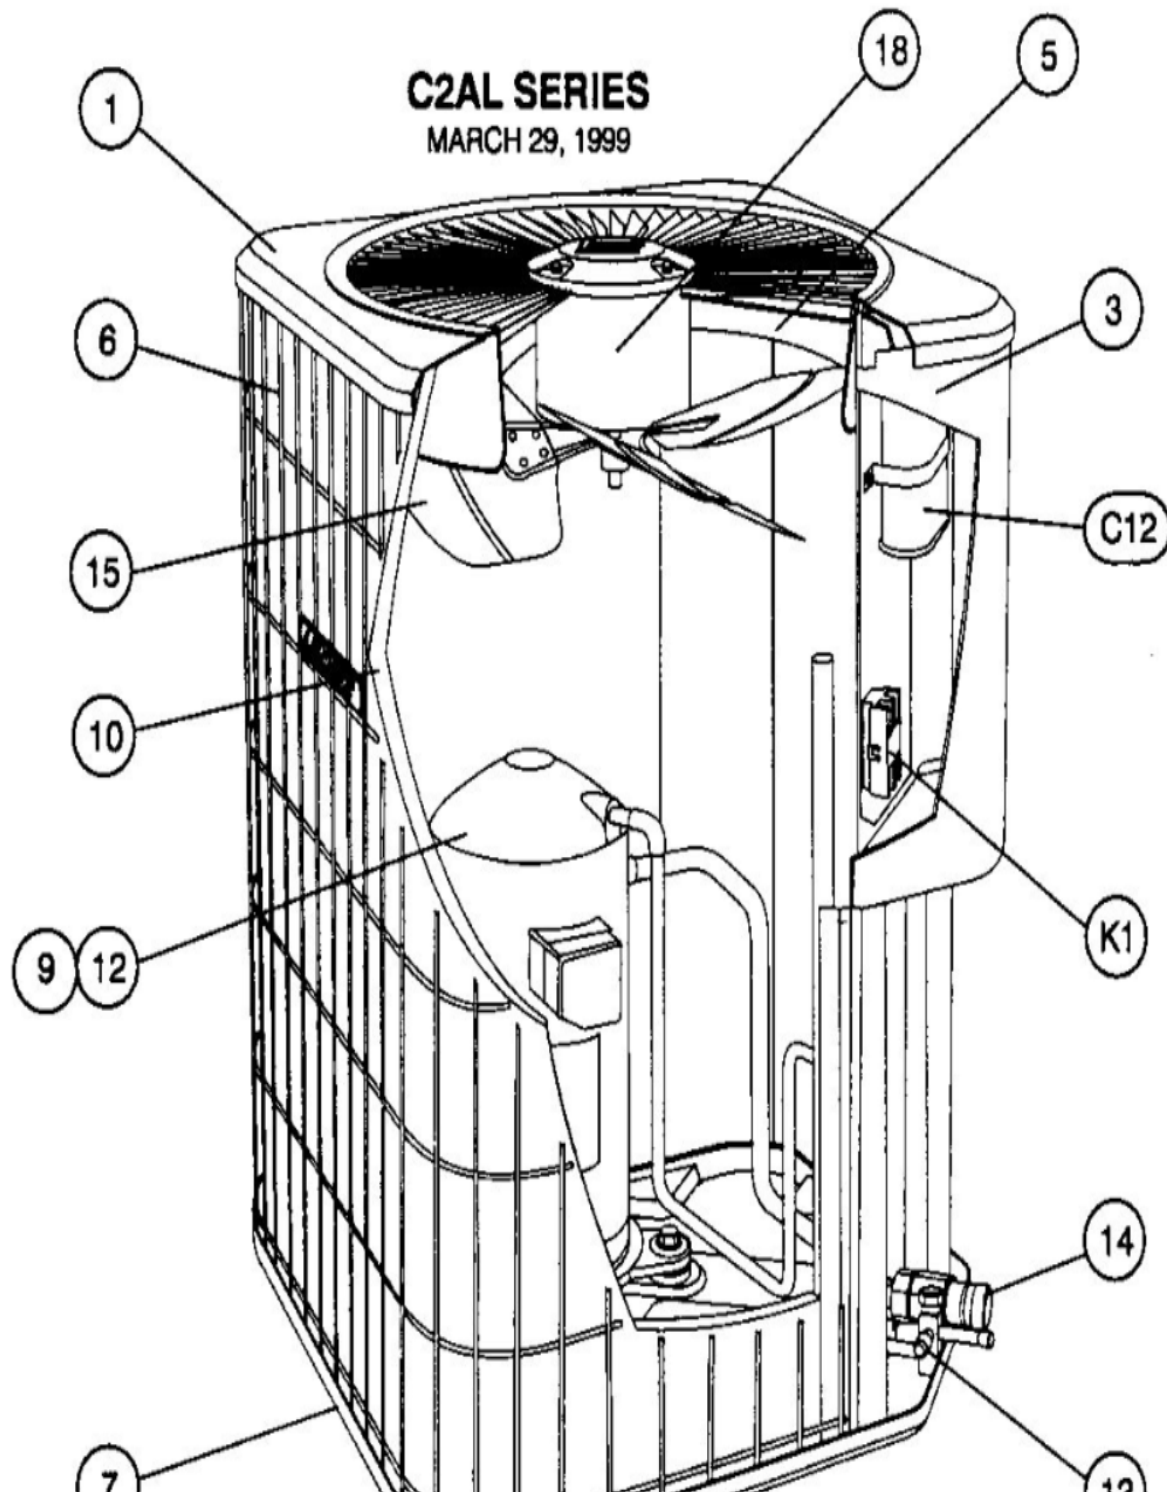

C2AL SERIES
MARCH 29, 1999

Revision Number - 1

*OPTIONAL PARTS-FIELD INSTALLED

Callout	Name	Quantity	Description
	CAPACITOR-START Cat #: 47A60 Model/Part #: 47A6001	1	"88MFD,330VAC"
	VALVE-SADDLE Cat #: 65G91 Model/Part #: 65G9101	1	"3/8""
	SWITCH-HI PRESS Cat #: 86H31 Model/Part #: 86H3101	1	OUT 410+10PSIG
	SWITCH-LO PRESS Cat #: 87265 Model/Part #: P-8-10978	1	"IN 55+5PSIG,OUT 25+5PSIG"
	RELAY-POTENTIAL Cat #: 58327 Model/Part #: P-8-3577	1	SPNC
KIT 1	LOSS OF CHARGE KIT Cat #: 94J47 Model/Part #: LB-87620A	1	INC NEXT 2 PARTS
KIT 2	HI PRESS CUTOUT KIT Cat #: 94J46 Model/Part #: LB-87619A	1	INC NEXT 2 PARTS
KIT 3	START KIT Cat #: 10J42 Model/Part #: 10J42	1	INC NEXT 2 PARTS

CABINET PARTS

Callout	Name	Quantity	Description
	NUT-CAP Cat #: 68J41 Model/Part #: 68J4101	4	TOP PANEL
1	PANEL-TOP Cat #: 21M99 Model/Part #: LB-94373L	1	TOP PANEL (BEIGE)
3	COVER-CONTROL BOX Cat #: 37K03 Model/Part #: LB-86268L	1	COVER-CONTROL PANEL (BEIGE)
5	ORIFICE Cat #: 68J46 Model/Part #: 68J4601	1	"18""
6	GUARD-COIL	1	OUTDOOR