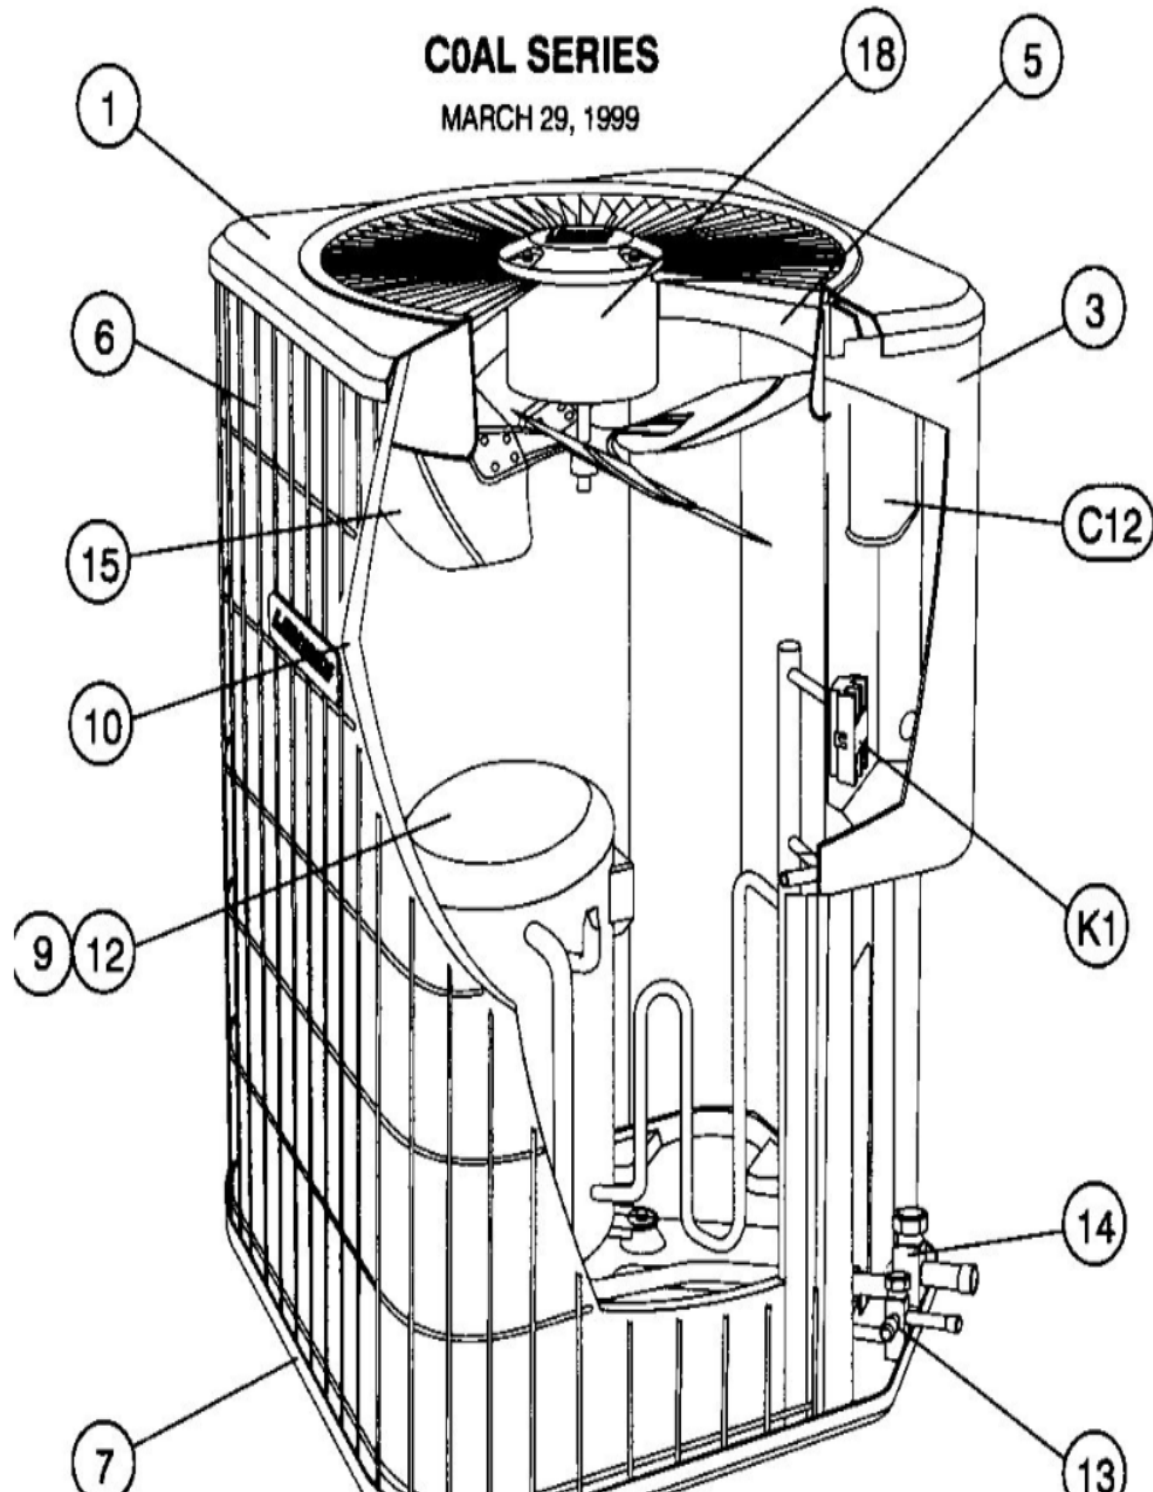

COAL SERIES

MARCH 29, 1999

Revision Number - 1

*OPTIONAL PARTS-FIELD INSTALLED

Callout	Name	Quantity	Description
	CAPACITOR-START Cat #: 21J29 Model/Part #: 21J2901	1	"270-324MFD,330VAC"
	VALVE-SADDLE Cat #: 65G91 Model/Part #: 65G9101	1	"3/8""
	SWITCH-HI PRESS Cat #: 86H31 Model/Part #: 86H3101	1	OUT 410+10PSIG
	SWITCH-LO PRESS Cat #: 87265 Model/Part #: P-8-10978	1	"IN 55+5PSIG,OUT 25+5 PSIG"
	RELAY-POTENTIAL Cat #: 58327 Model/Part #: P-8-3577	1	SPNC
KIT 1	LOSS OF CHARGE KIT Cat #: 94J47 Model/Part #: LB-87620A	1	INC NEXT 2 PARTS
KIT 2	HI PRESS CUTOUT KIT Cat #: 94J46 Model/Part #: LB-87619A	1	INC NEXT 2 PARTS
KIT 3	START-KIT Cat #: 81J69 Model/Part #: LB-31200BW	1	INC NEXT 2 PARTS

CABINET PARTS

Callout	Name	Quantity	Description
	NUT-CAP Cat #: 68J41 Model/Part #: 68J4101	4	TOP PANEL
	ORIFICE Cat #: 68J47 Model/Part #: 68J4701	1	"22""
1	PANEL-TOP Cat #: 23M21 Model/Part #: LB-94436L	1	TOP PANEL (BEIGE)
3	COVER-CONTROL BOX Cat #: 37K03 Model/Part #: LB-86268L	1	COVER-CONTROL PANEL (BEIGE)
6	GUARD-COIL	1	OUTDOOR

Callout	Name	Quantity	Description
	Cat #: 39L5101 Model/Part #: 39L5101		
7	LEG Cat #: 94J45 Model/Part #: LB-87156A	1	BASE(SET OF 4)
9	COVER Cat #: 69J03 Model/Part #: 69J0301	1	SOUND- COMPRESSOR

CONTROL PANEL PARTS