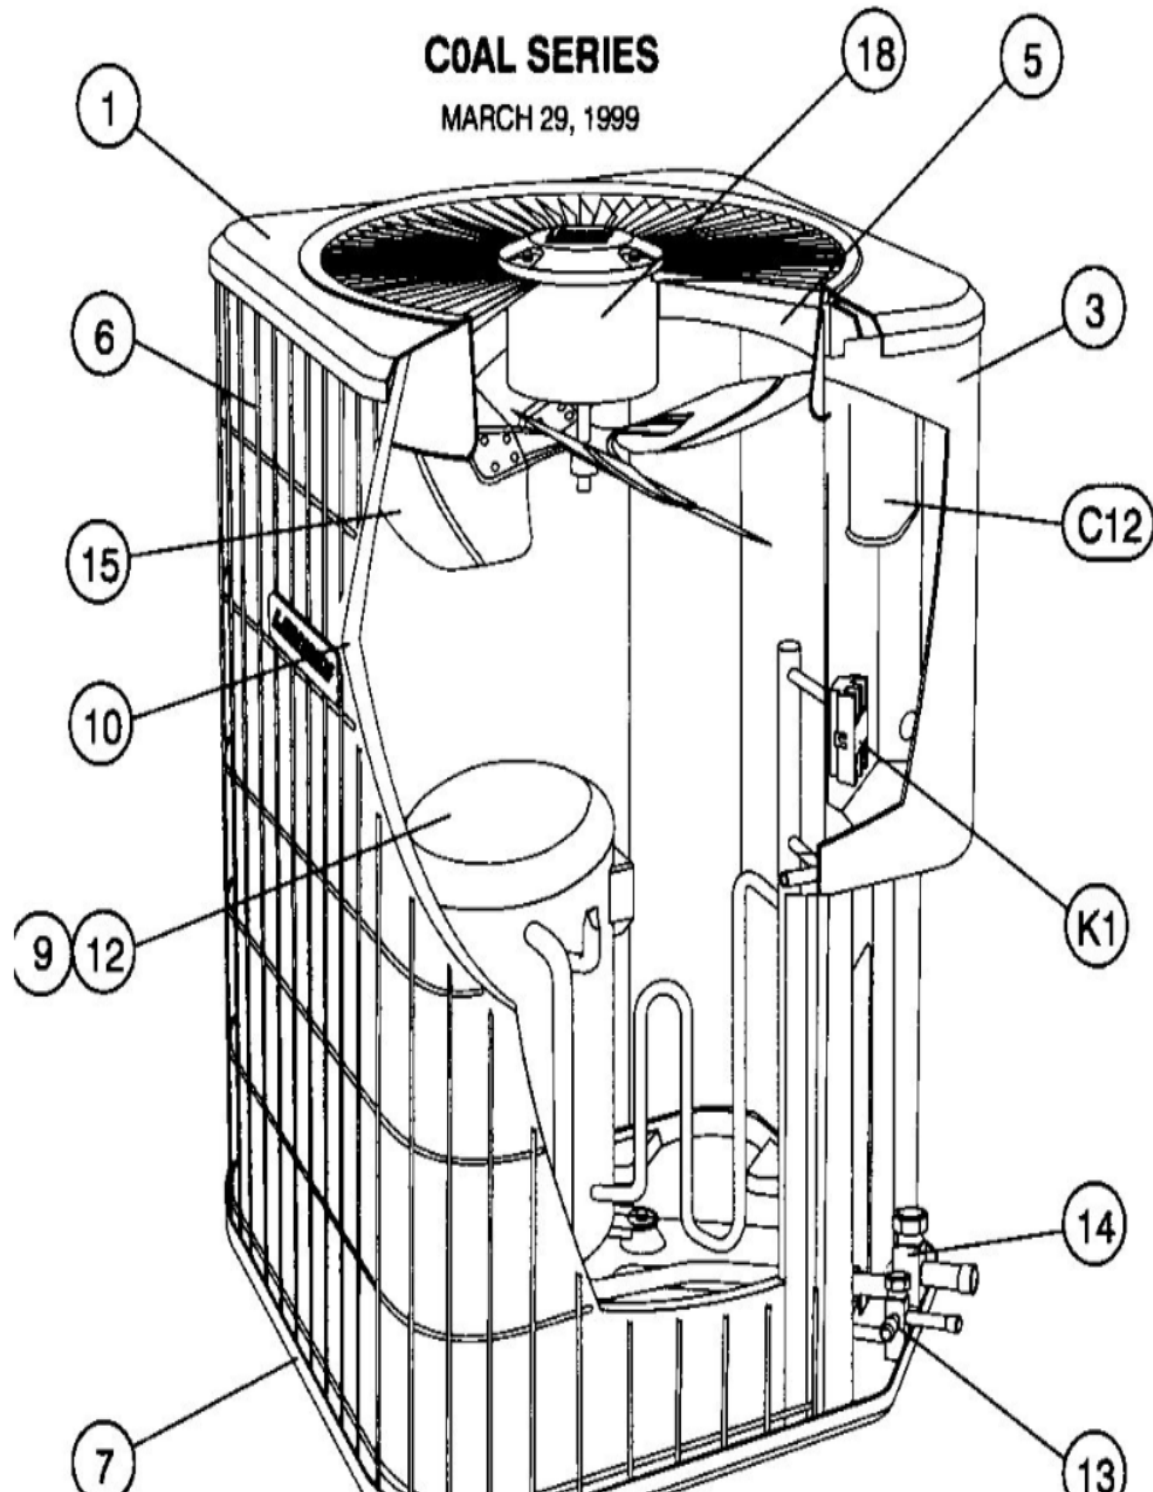

COAL SERIES

MARCH 29, 1999

Revision Number - 1

*OPTIONAL PARTS-FIELD INSTALLED

Callout	Name	Quantity	Description
	CAPACITOR-START Cat #: 47A60 Model/Part #: 47A6001	1	"88-108MFD,330VAC"
	VALVE-SADDLE Cat #: 65G91 Model/Part #: 65G9101	1	"3/8" ""
	SWITCH-HI PRESS Cat #: 86H31 Model/Part #: 86H3101	1	OUT 410+10PSIG
	SWITCH-LO PRESS Cat #: 87265 Model/Part #: P-8-10978	1	"IN 55+5PSIG,OUT 25+5 PSIG"
	RELAY-POTENTIAL Cat #: 58327 Model/Part #: P-8-3577	1	SPNC
KIT 1	LOSS OF CHARGE KIT Cat #: 94J47 Model/Part #: LB-87620A	1	INC NEXT 2 PARTS
KIT 2	HI PRESS CUTOUT KIT Cat #: 94J46 Model/Part #: LB-87619A	1	INC NEXT 2 PARTS
KIT 3	START KIT Cat #: 10J42 Model/Part #: 10J42	1	INC NEXT 2 PARTS

CABINET PARTS

Callout	Name	Quantity	Description
	NUT-CAP Cat #: 68J41 Model/Part #: 68J4101	4	TOP PANEL
1	PANEL-TOP Cat #: 21M99 Model/Part #: LB-94373L	1	TOP PANEL (BEIGE)
3	COVER-CONTROL BOX Cat #: 35K34 Model/Part #: LB-86271L	1	COVER-CONTROL PANEL (BEIGE)
6	GUARD-COIL Cat #: 37L9601 Model/Part #: 37L9601	1	OUTDOOR
7	LEG	1	BASE(SET OF 4)

Callout	Name	Quantity	Description
	Cat #: 94J45 Model/Part #: LB-87156A		
9	COVER Cat #: 69J03 Model/Part #: 69J0301	1	SOUND- COMPRESSOR

CONTROL PANEL PARTS

Callout	Name	Quantity	Description
C12	CAPACITOR Cat #: 80K48 Model/Part #: 80K4801	1	"40+5MFD,440VAC"
K1	CONTACTOR Cat #: 65C69 Model/Part #: 65C6901	1	"SPST,24V"

Callout	Name	Quantity	Description
14	VALVE-SERVICE Cat #: 68K1301 Model/Part #: 68K1301	1	"SUCTION LINE,7/8""
15	FAN Cat #: 37L50 Model/Part #: 37L5001	1	"1/2""BORE,18""DIA,4 BLADE"
18	MOTOR-FAN Cat #: 68J24 Model/Part #: 68J2401	1	"1/3HP,1075RPM,208- 230/60/1"