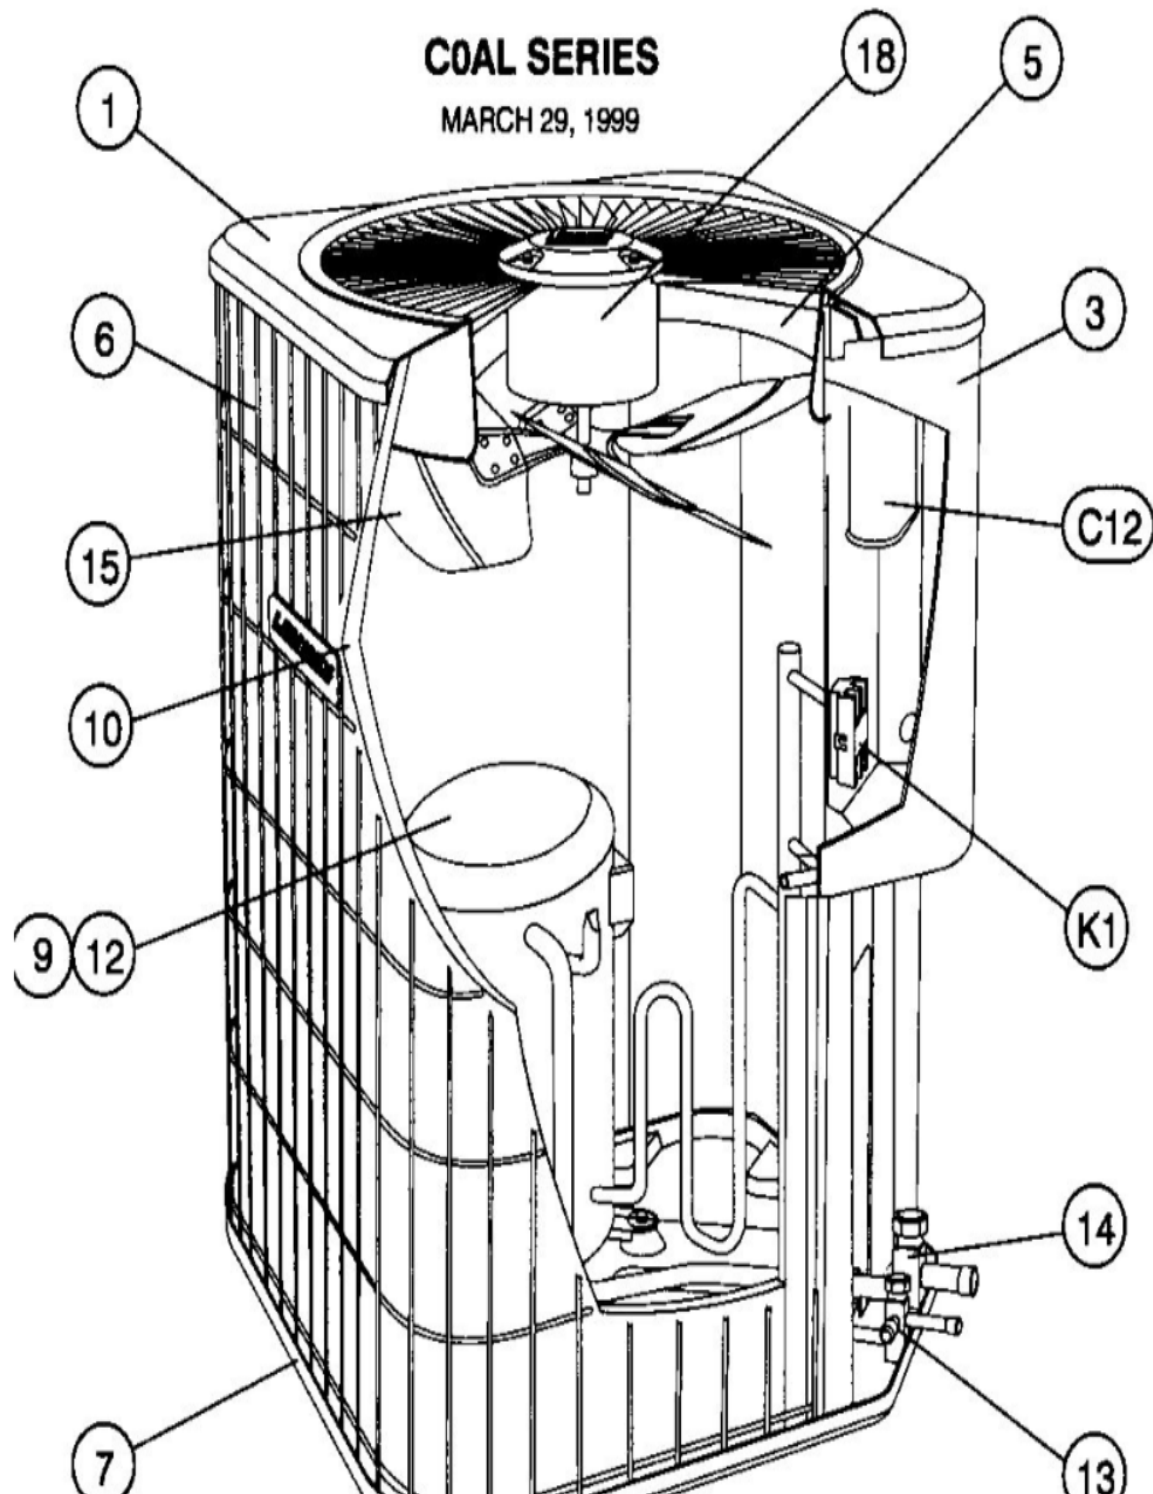

COAL SERIES

MARCH 29, 1999

Revision Number - 1

*OPTIONAL PARTS-FIELD INSTALLED

Callout	Name	Quantity	Description
	CAPACITOR-START Cat #: 47A60 Model/Part #: 47A6001	1	"88-108MFD,330VAC"
	VALVE-SADDLE Cat #: 65G91 Model/Part #: 65G9101	1	"3/8""
	SWITCH-HI PRESS Cat #: 86H31 Model/Part #: 86H3101	1	OUT 410+10PSIG
	SWITCH-LO PRESS Cat #: 87265 Model/Part #: P-8-10978	1	"IN 55+5PSIG,OUT 25+5 PSIG"
	RELAY-POTENTIAL Cat #: 58327 Model/Part #: P-8-3577	1	SPNC
KIT 1	LOSS OF CHARGE KIT Cat #: 94J47 Model/Part #: LB-87620A	1	INC NEXT 2 PARTS
KIT 2	HI PRESS CUTOUT KIT Cat #: 94J46 Model/Part #: LB-87619A	1	INC NEXT 2 PARTS
KIT 3	START KIT Cat #: 19K40 Model/Part #: LB-31200BAA	1	INC NEXT 2 PARTS

CABINET PARTS

Callout	Name	Quantity	Description
	NUT-CAP Cat #: 68J41 Model/Part #: 68J4101	4	TOP PANEL
1	PANEL-TOP Cat #: 21M99 Model/Part #: LB-94373L	1	TOP PANEL (BEIGE)
3	COVER-CONTROL BOX Cat #: 35K34 Model/Part #: LB-86271L	1	COVER-CONTROL PANEL (BEIGE)
6	GUARD-COIL Cat #: 39L5001 Model/Part #: 39L5001	1	OUTDOOR
7	LEG	1	BASE(SET OF 4)

Callout	Name	Quantity	Description
	Cat #: 94J45 Model/Part #: LB-87156A		
9	COVER Cat #: 53J39 Model/Part #: 53J3901	1	SOUND-COMPRESSOR

CONTROL PANEL PARTS

Callout	Name	Quantity	Description
C12	CAPACITOR-FAN&RUN Cat #: 63K86 Model/Part #: 63K8601	1	"35+5MFD,370VAC"
K1	CONTACTOR Cat #: 65C69 Model/Part #: 65C6901	1	"SPST,24V"