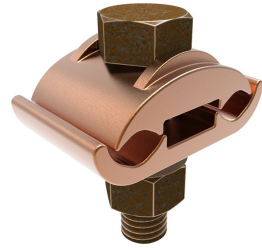

GC2626, Mechanical Grounding Connector, Two Cables to Bar

By Burndy
Catalog # [GC2626](#)

Mechanical Grounding Connector, 2 Cables to 1/4" Thick Bar, 4
AWG (Sol)-2/0 AWG (Str)

Features

- High copper alloy ground connector for joining a wide range of 2 parallel cables to 1/2" thick bar
- Type GC separates cable from bar
- Type GCM clamps cable direct to bar surface
- One wrench installation
- UL467 Listed
- Suitable for Direct Burial in earth or concrete

Application

For Joining A Wide Range Of Two Parallel Copper Cables, Direct Burial In Concrete Or Ground

Specifications

Certification - UL Recognized	No
Buy American Compliant	No
Certification - cULus	No
EU RoHS Indicator	Yes
Industry Standard(s)	UL467
Certification - ETL	No
Standards - Industry Standards Met	UL467
Standards - RoHS Compliance Status	EX
Certification - UL Listed Direct Burial	Yes
UL Listed	Yes
Certification - CSA Approved	No

Conductor

Conductor - Copper Str Size	<ul style="list-style-type: none">• 4 AWG• 3 AWG• 2 AWG• 1 AWG• 1/0• 2/0 AWG
Conductor - Copper Solid Size	<ul style="list-style-type: none">• 4 AWG• 3 AWG• 2 AWG• 1 AWG• 1/0 AWG• 2/0 AWG
Conductor - Copper Solid Size Range	4 AWG-2/0 AWG

Force Related

Installation Torque Recommended in-lb	240 lb-in
---------------------------------------	-----------

General

Material Type - Screw	DURIUM™ Silicon Bronze
Physical Attribute - Screw Type Plated	Hexagonal Bolt N
Sub Brand	MECHANICAL CONNECTOR
UPC	781810231661
Type	GC
Material	Copper
Plating Type	Unplated
UPC 12 Digit	781810231661
UPC 14 Digit GTIN	00781810231661