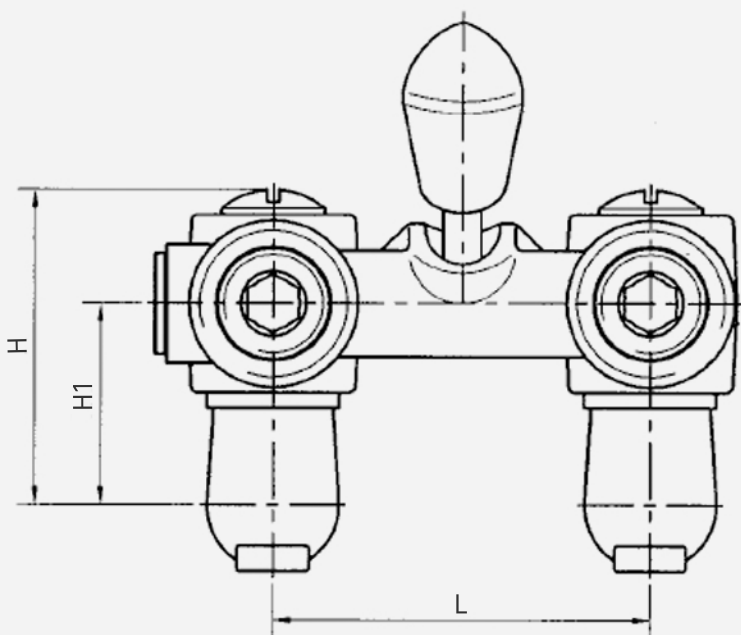

# Washing Machine Valve, Solder End Bronze

With Lever

## FEATURES

- **Bronze Body-Ball Valve Style** – For long-lasting durability and resistance to corrosion.
- **Single Lever Operation** – Allows for easy and quick control of water flow.
- **Dual 1/2" Solder End** – Offers multiple connection options, simplifying installation and making it compatible with standard plumbing systems.
- **Dual 3/4" Male Hose Outlet** – Allows two hoses to be connected simultaneously, increasing flexibility and utility.

SKU	H	H1	L
WMVS	1.98"	1.26"	2.36"