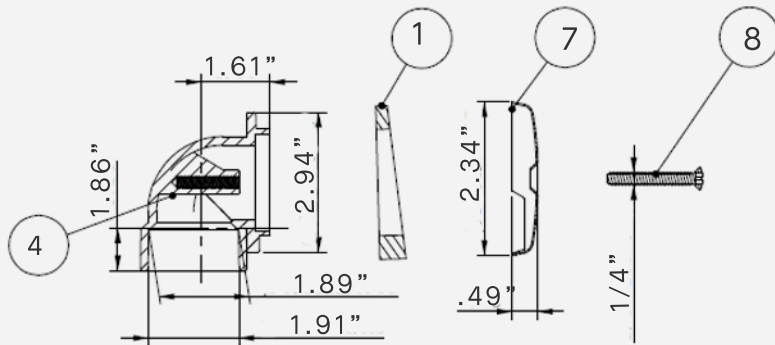

# Bath Waste T-Waste Full Kit - CP Toe Pop-Up Drain w/ 1 Hole Face Plate

PVC

## FEATURES

- Drain Type: Toe Pop-Up Drain
- Material: PVC
- Face Plate: One-Hole
- Type:T- Waste Full Kit
- Finish: Chrome Plated
- Size: 1-1/2"

TPVFKT1C-TE

Number	Item	Material
1	Overflow gasket	NR
2	12" tube	PVC
3	4-1/2" tube	PVC
4	Overflow Elbow	PVC
5	90° Elbow	PVC
6	Tee	PVC
7	Faceplate	SUS304
8	Screw	SUS304
9	Toe Touch Kits	Zinc