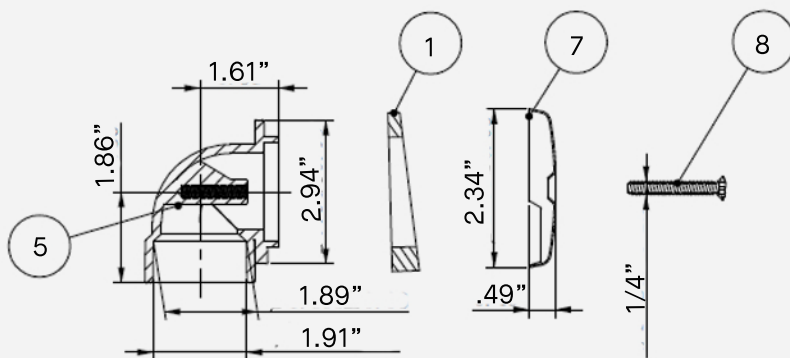

# Standard Bath Waste & 1-Hole Overflow Full Kit

PVC

## FEATURES

- Standard waste and 1-hole overflow full kit with chrome plated friction lift drain. Includes bar and 1-hole face plate.
- Drain Type:
- Lift & Turn Drain
- Face Plate: One-Hole
- Material: PVC
- Type: Standard Full Kit

TPVFKF1C-TE

Number	Item	Material
1	Overflow gasket	NR
2	1.5" tee	PVC
3	12" tube	PVC
4	4-1/2" tube	PVC
5	Overflow elbow	PVC
6	Drain elbow	PVC
7	Faceplate	SUS304
8	Screw	SUS304
9	Push/ Pull kits	Zinc