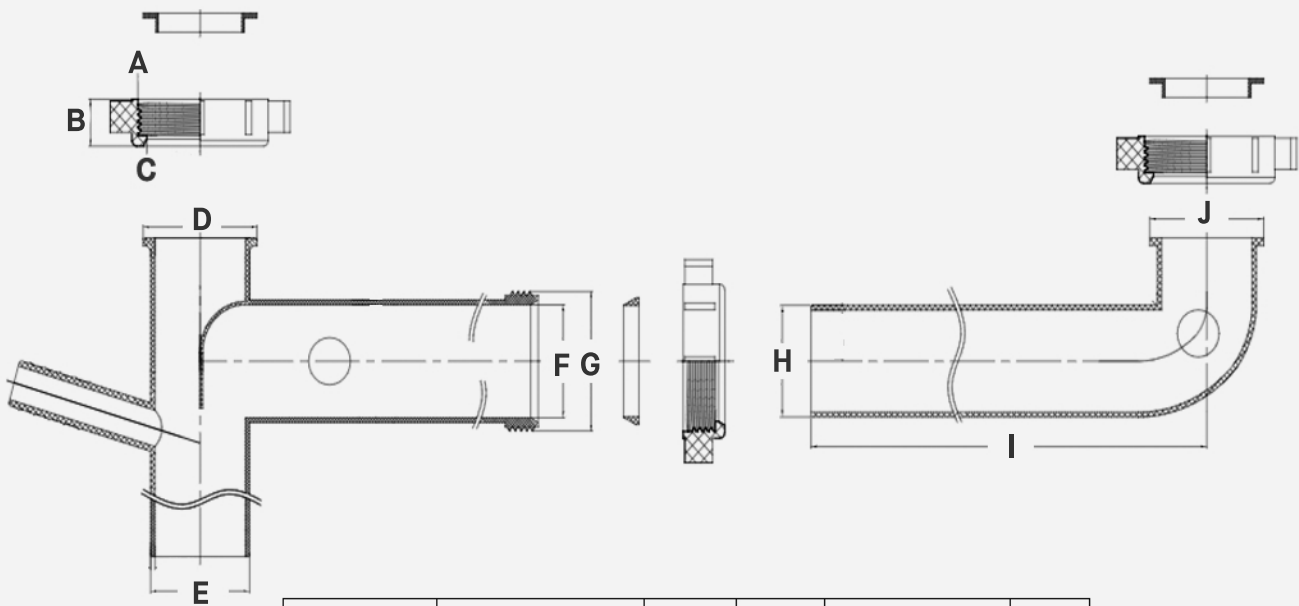

1-1/2" x 16" Direct Connect Telescopic End Outlet Waste with 1/2" DW Branch

(White)

FEATURES

- **PVC Construction** – for excellent resistance to weathering and strong, long-lasting performance.

SKU	A	B	C	D	E
TPV5D050	1-1/2"- 11.5NPSM-2B	0.63"	1.61"	1.72"	1.50"

F	G	H	I	J
1.51"	1-1/2"- 11.5NPSM-2B	1.50"	7.50"	1.72"