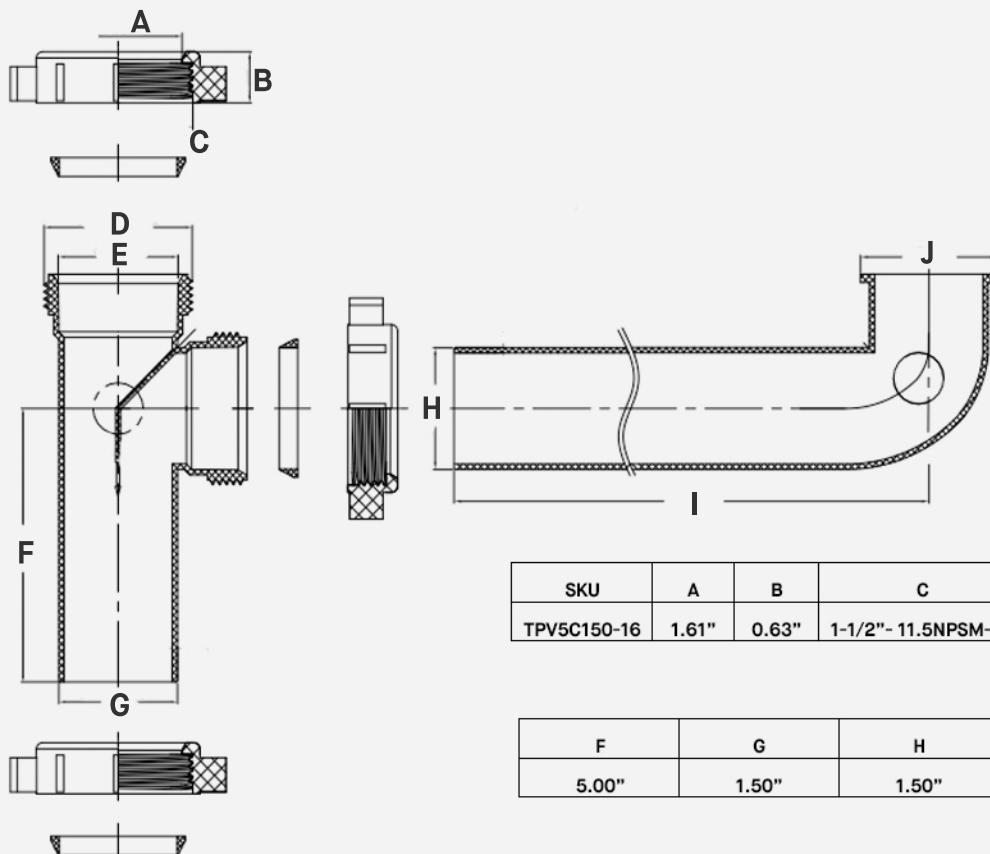

1-1/2" x 16" Centers Direct Connect End Outlet Waste, with Baffle Tee

FEATURES

- **PVC Construction** – for excellent resistance to weathering and strong, long-lasting performance.

SKU	A	B	C	D	E
TPV5C150-16	1.61"	0.63"	1-1/2" - 11.5NPSM-2B	1-1/2" - 11.5NPSM-2A	1.52"

F	G	H	I	J
5.00"	1.50"	1.50"	15.00"	1.72"