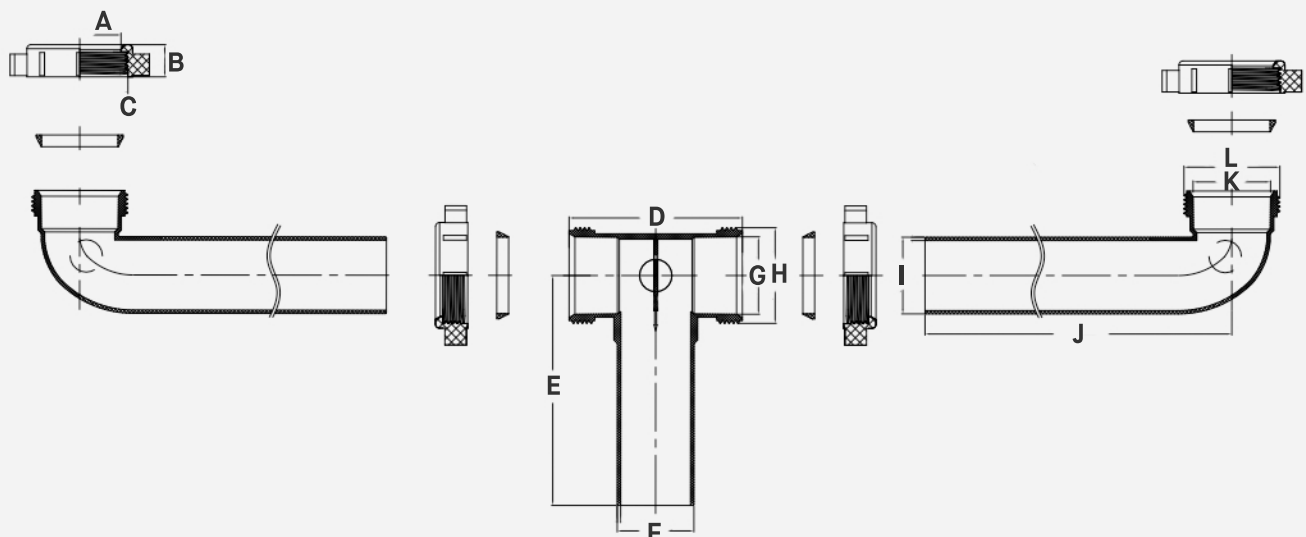

1-1/2" x 16" Centers, Slip Joint Center Outlet Waste, w/ Baffle Twin Elbow

FEATURES

- **PVC Construction** – for excellent resistance to weathering and strong, long-lasting performance.

SKU	A	B	C	D	E	F
TPV5B150-16	1.61"	0.63"	1-1/2"- 11.5NPSM-2B	2.98"	4.50"	1.50"

G	H	I	J	K	L
1.51"	1-1/2"- 11.5NPSM	1.50"	7.50"	1.51"	1-1/2"- 11.5NPSM-2A