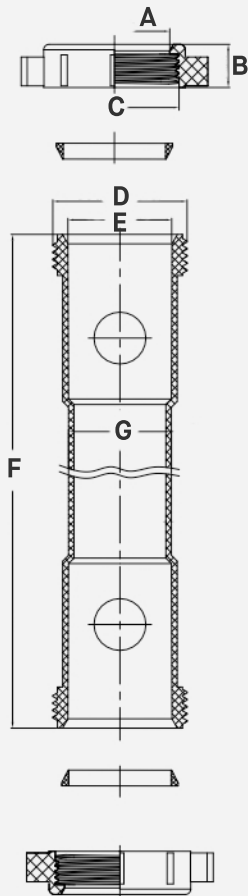

1-1/2" x 16" PVC Slip Joint Extension Tube

FEATURES

- **PVC Construction** – for excellent resistance to weathering and strong, long-lasting performance.

SKU	A	B	C	D	E	F	G
TPV3150-16DSJ	1.61"	0.63"	1-1/2"- 11.5NPSM-2B	1-1/2"- 11.5NPSM-2A	1.51"	16.00"	1.50"