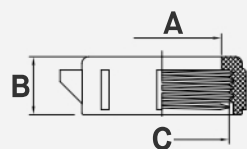

1-1/4" x 16" PVC Slip Joint Extension Tube

FEATURES

- **PVC Construction** – for excellent resistance to weathering and strong, long-lasting performance.

SKU	A	B	C	D	E	F	G
TPV3125-16DSJ	1.35"	0.63"	1-1/4"- 11.5NPSM-2B	1-1/4"- 11.5NPSM	1.27"	16.00"	1.25"