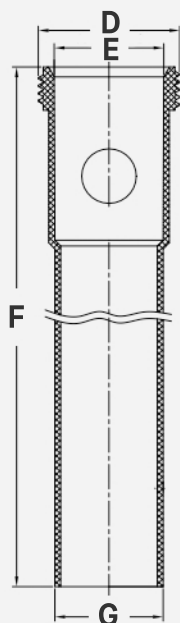

1-1/4" x 16" PVC Slip Joint Extension Tube

FEATURES

- **PVC Construction** – for excellent resistance to weathering and strong, long-lasting performance.

SKU	A	B	C	D	E	F	G
TPV3125-16DSJ	1.35"	0.63"	1-1/4"- 11.5NPSM-2B	1-1/4"- 11.5NPSM	1.27"	16.00"	1.25"