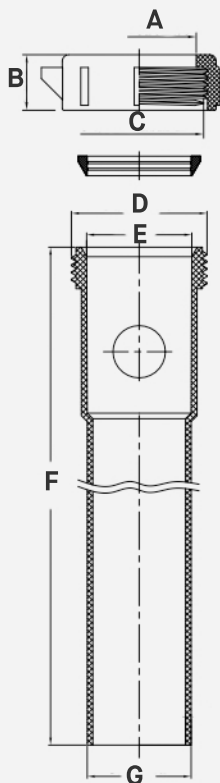

1-1/4" x 6" PVC Slip Joint Tailpiece

FEATURES

- **PVC Construction** – for excellent resistance to weathering and strong, long-lasting performance.

SKU	A	B	C	D	E	F	G
TPV2B125-6SJ	1.35"	0.63"	1-1/4"- 11.5NPSM-2B	1-1/4"- 11.5NPSM	1.26"	6.00"	1.25"