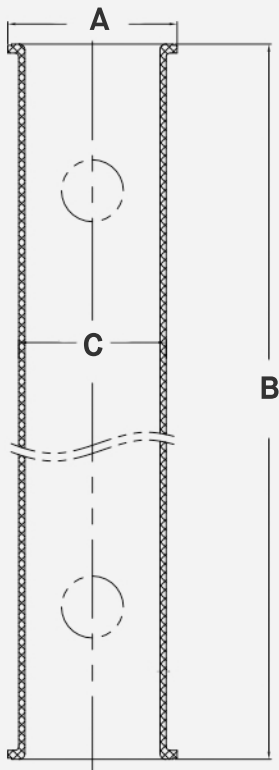

# 1-1/2" x 16" PVC Double Flag Tailpiece

## FEATURES

- **PVC Construction** – for excellent resistance to weathering and strong, long-lasting performance.

SKU	A	B	C
TPV2150-16DF	1.72"	16.00"	1.50"