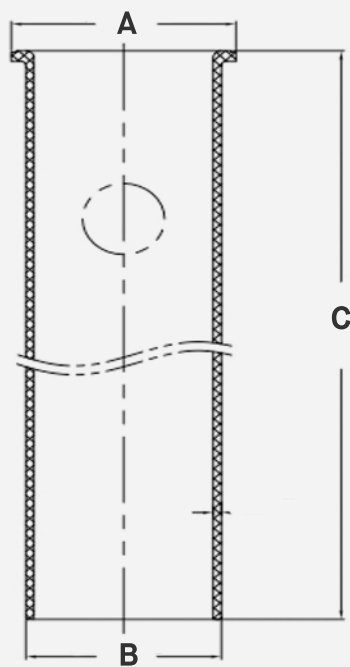

1-1/2" x 12" PVC Flanged Tailpiece

FEATURES

- **PVC Construction** – for excellent resistance to weathering and strong, long-lasting performance.

SKU	A	B	C
TPV2150-12F	1.72"	1.50"	12.00"