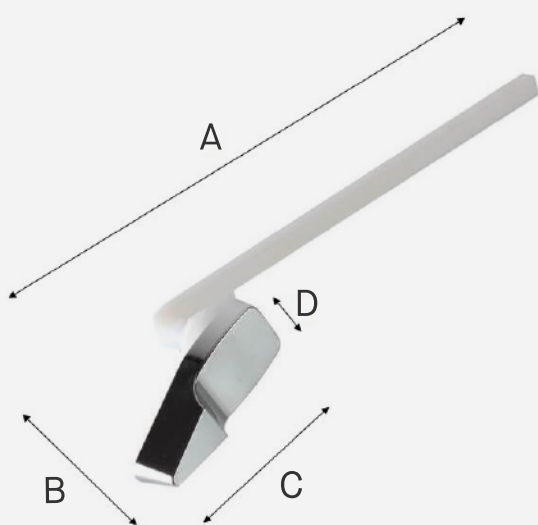

Mansfield Tank Trip Lever

(w/spud and nut)

FEATURES

- **Mansfield Tank Trip Lever** – Includes #41 (9”) plastic arm, spud, and nut compatible with Mansfield systems.
- **Chrome Plated Finish** – Makes the handle more corrosion-resistant and more attractive.

SKU	A	B	C	D	Surface
TL-MANS	11.02"	2.76"	2.95"	1.18"	Chrome Plated